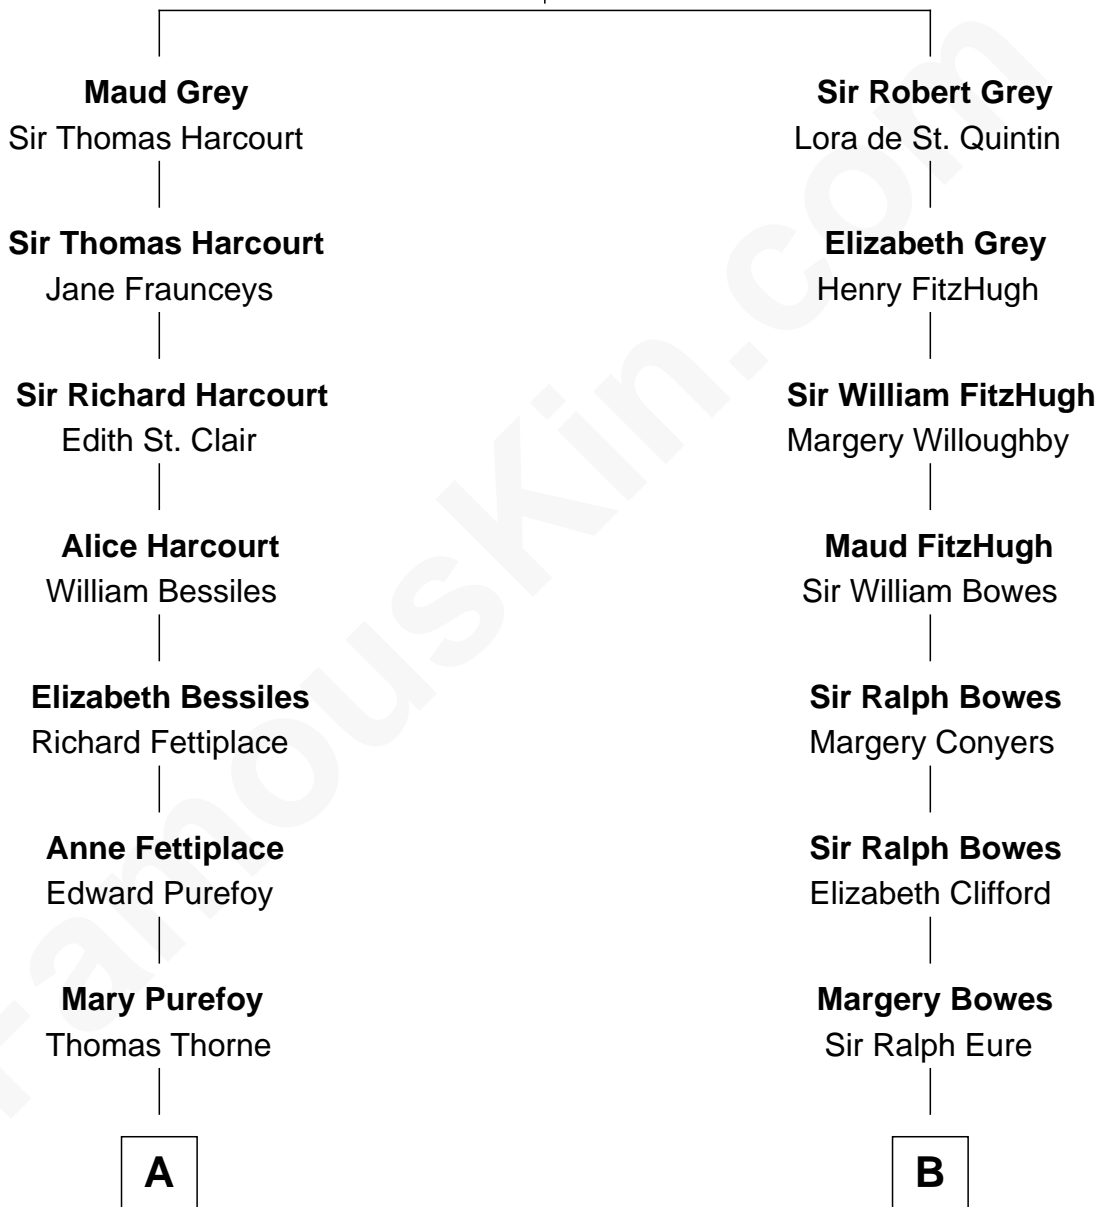

Sir John Grey

Avice Marmion