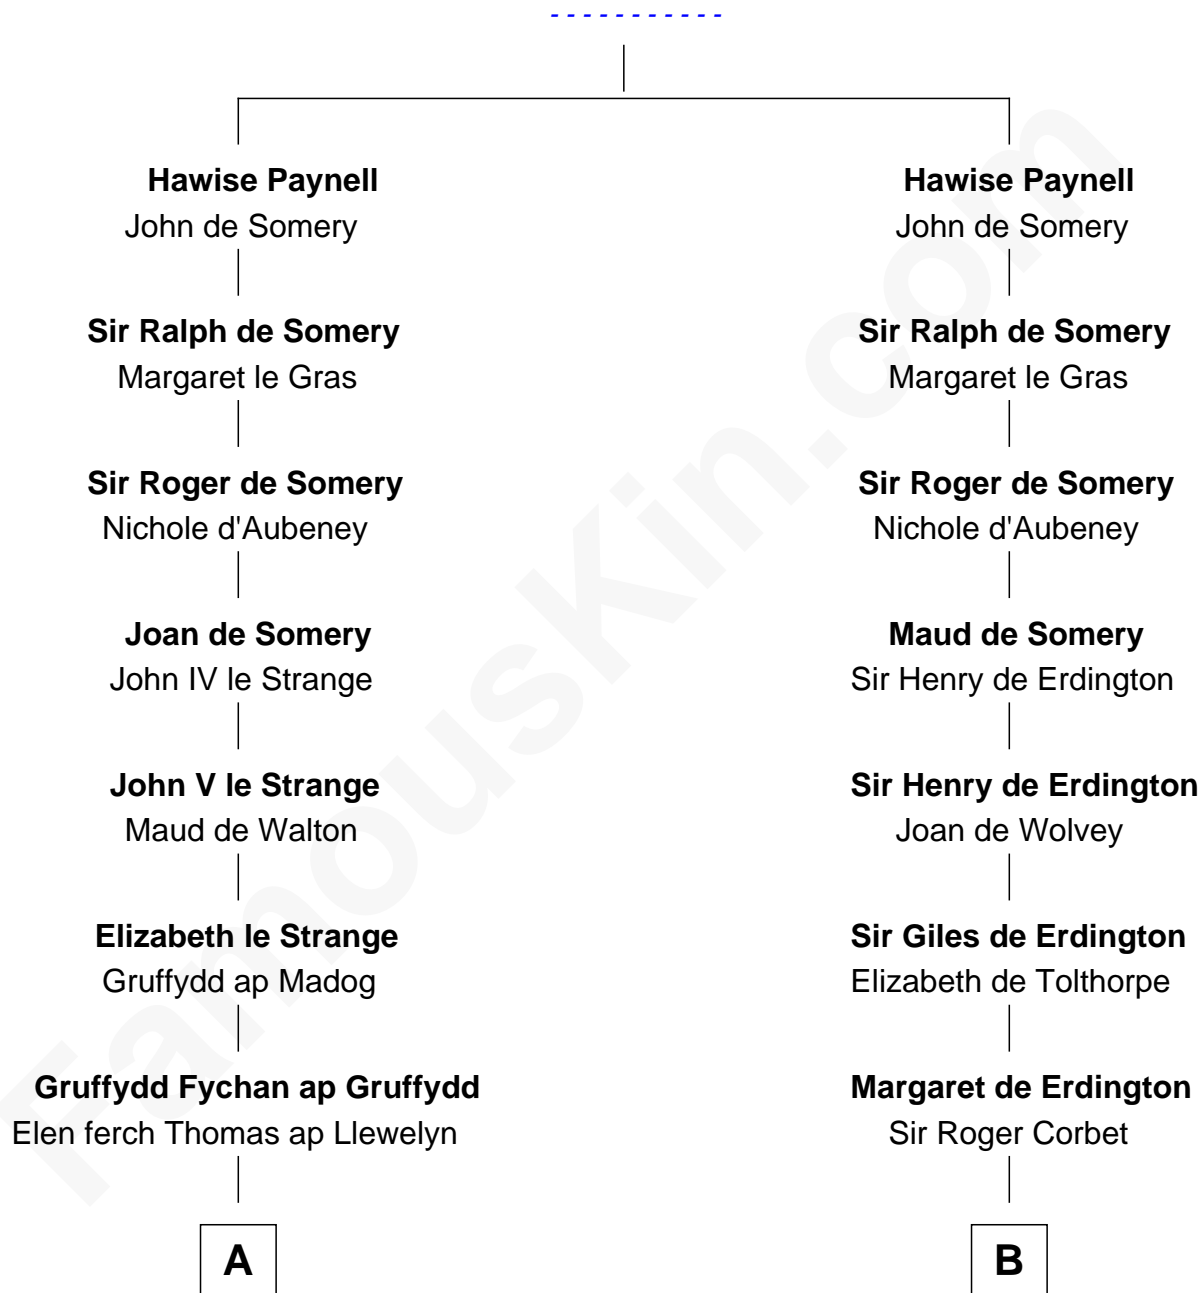

FamousKin.com

Relationship Chart of Jane (Appleton) Pierce

First Lady of President Franklin Pierce

20th cousin 1 time removed of

William Rufus Day

36th U.S. Secretary of State

Ralph Paynell

C

Isaac Appleton
Elizabeth Sawyer

Francis Appleton
Elizabeth Hubbard

Rev. Jesse Appleton
Elizabeth Means

Jane (Appleton) Pierce
First Lady of Franklin Pierce

D

Ebenezer Spalding
Mary Fassett

Dr. Rufus Spalding
Lydia Paine

Rufus Paine Spalding
Lucretia A. Swift

Emily Swift Spalding
Luther Day

William Rufus Day
36th U.S. Secretary of State