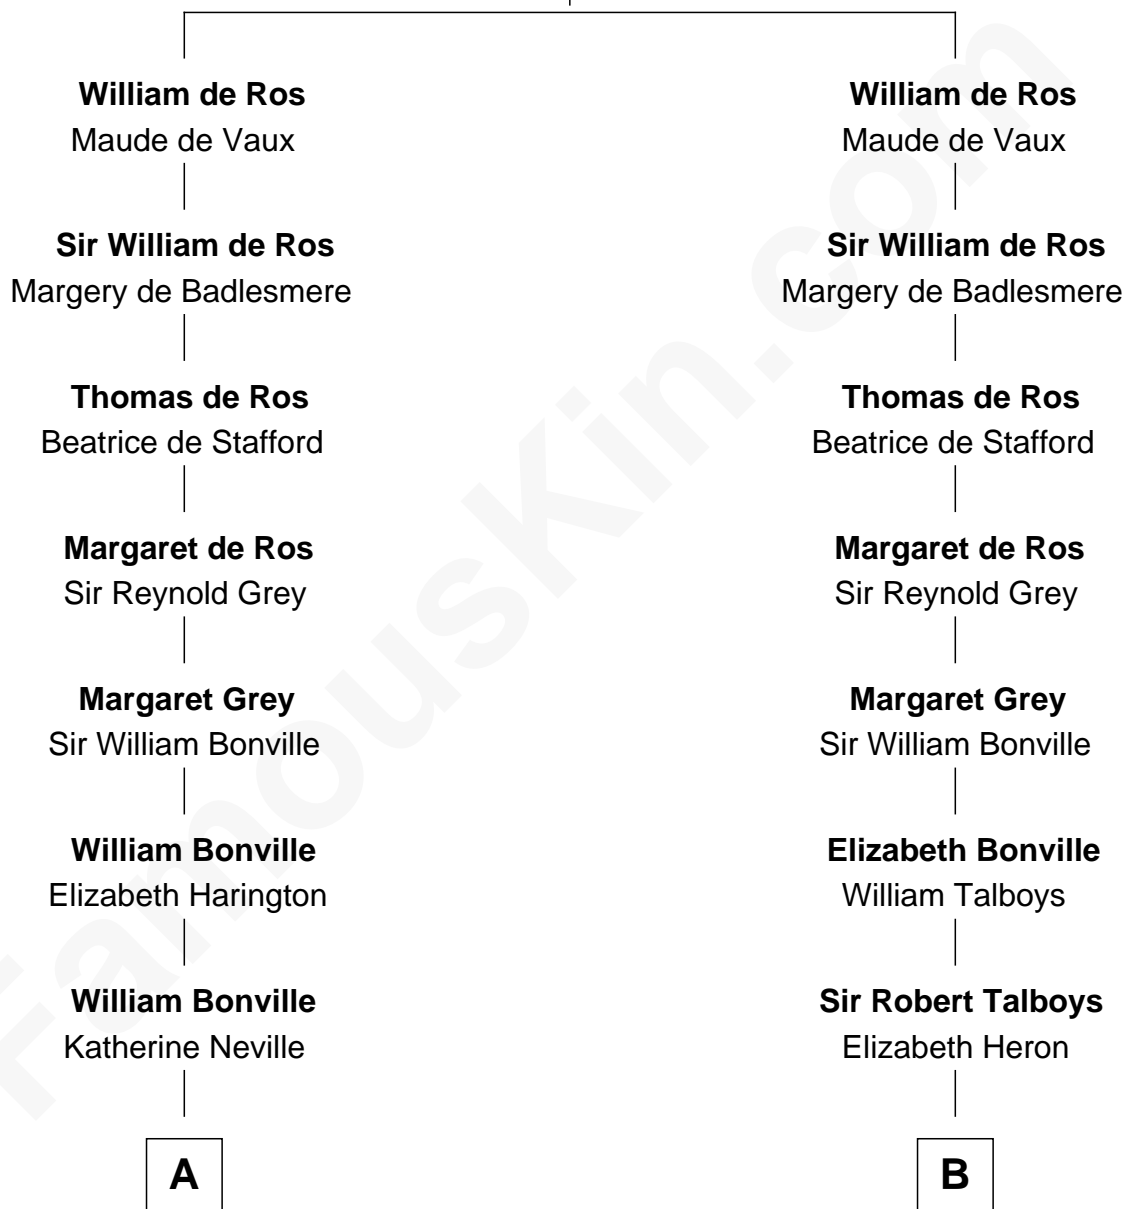

FamousKin.com

Relationship Chart of Jane (Appleton) Pierce

First Lady of President Franklin Pierce

17th cousin 1 time removed of

William Rufus Day

36th U.S. Secretary of State

Sir Robert de Ros

Isabel de Aubeney

C

Emily Swift Spalding

Luther Day

William Rufus Day

36th U.S. Secretary of State

FamousKin.com