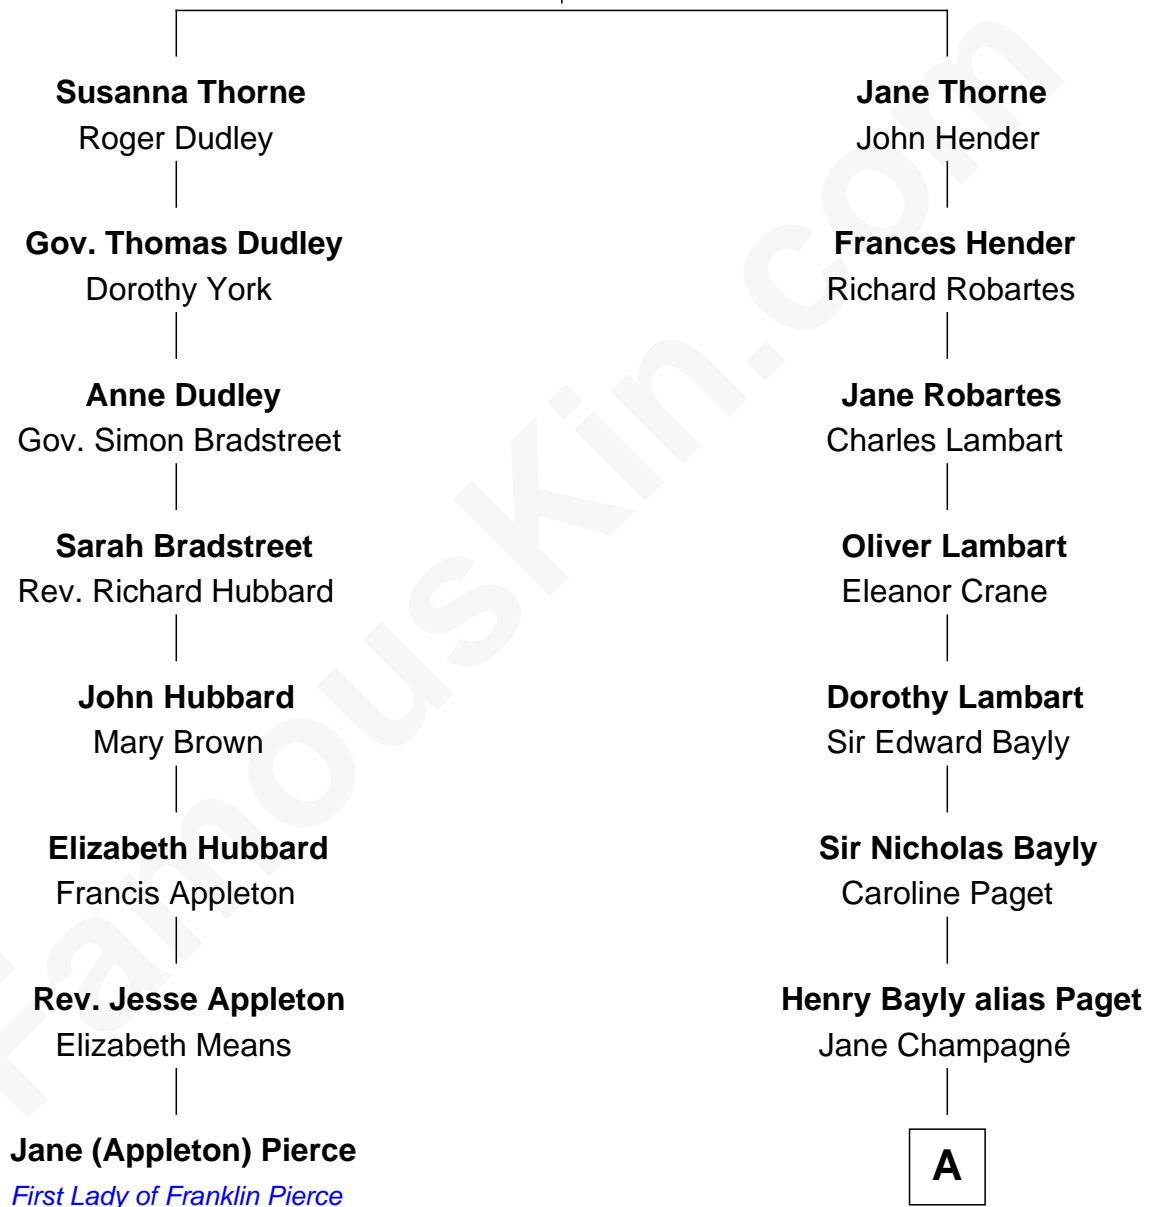

FamousKin.com

Relationship Chart of

Jane (Appleton) Pierce

First Lady of President Franklin Pierce

7th cousin 7 times removed of

Prince Harry
Duke of Sussex

Thomas Thorne
Mary Purefoy

A

Henry William Paget

Lady Caroline Elizabeth Villiers

Lady Caroline Paget

Charles Gordon-Lennox

Cecilia Catherine Gordon-Lennox

Charles George Bingham

Rosalind Cecilia Caroline Bingham

James Albert Edward Hamilton

Cynthia Elinor Beatrix Hamilton

Albert Edward John Spencer

Edward John Spencer

Frances Ruth Burke Roche

Princess Diana Frances Spencer

Charles III, King of the United Kingdom

Prince Harry

Duke of Sussex