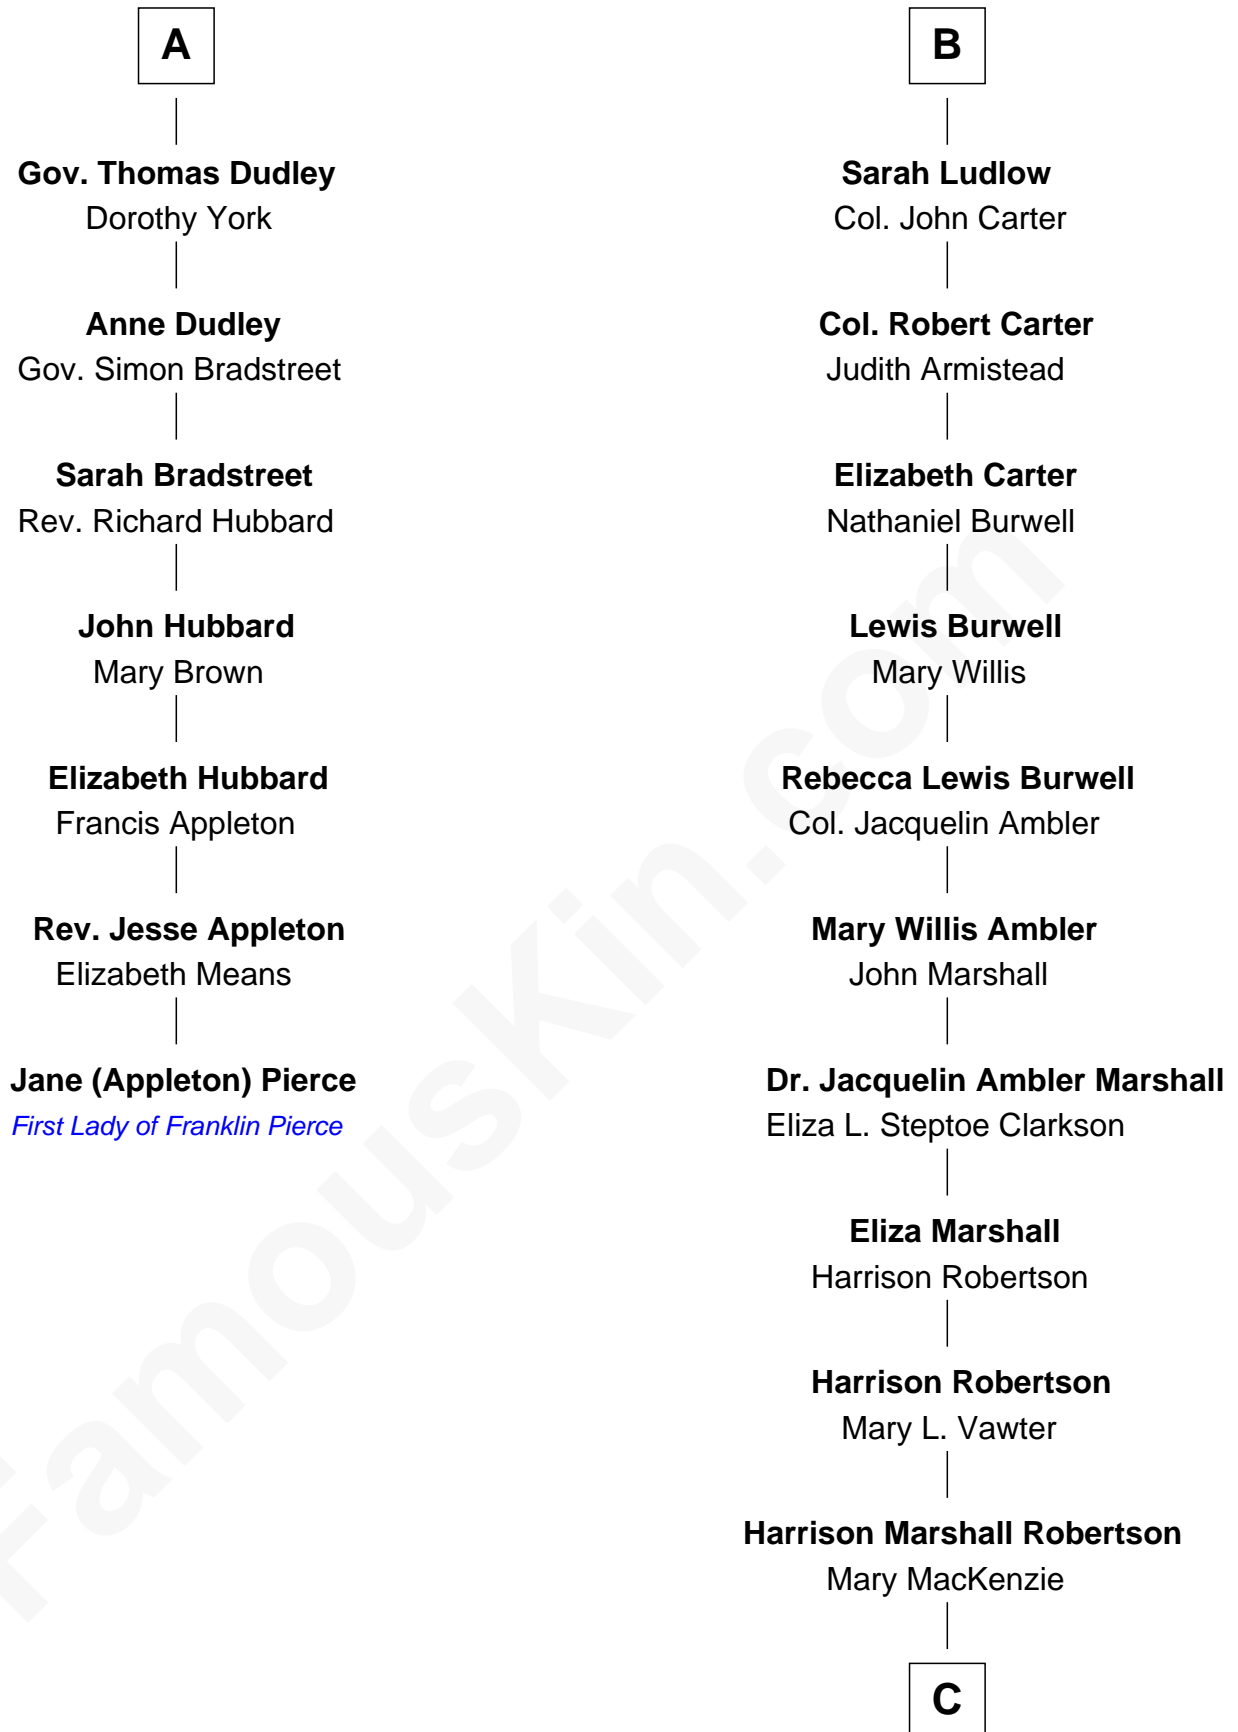

FamousKin.com

Relationship Chart of

Jane (Appleton) Pierce

First Lady of President Franklin Pierce

13th cousin 5 times removed of

Mary Chapin Carpenter

Singer and Songwriter

C

Mary Bowie Robertson
Chapin Carpenter

Mary Chapin Carpenter
Singer and Songwriter

FamousKin.com