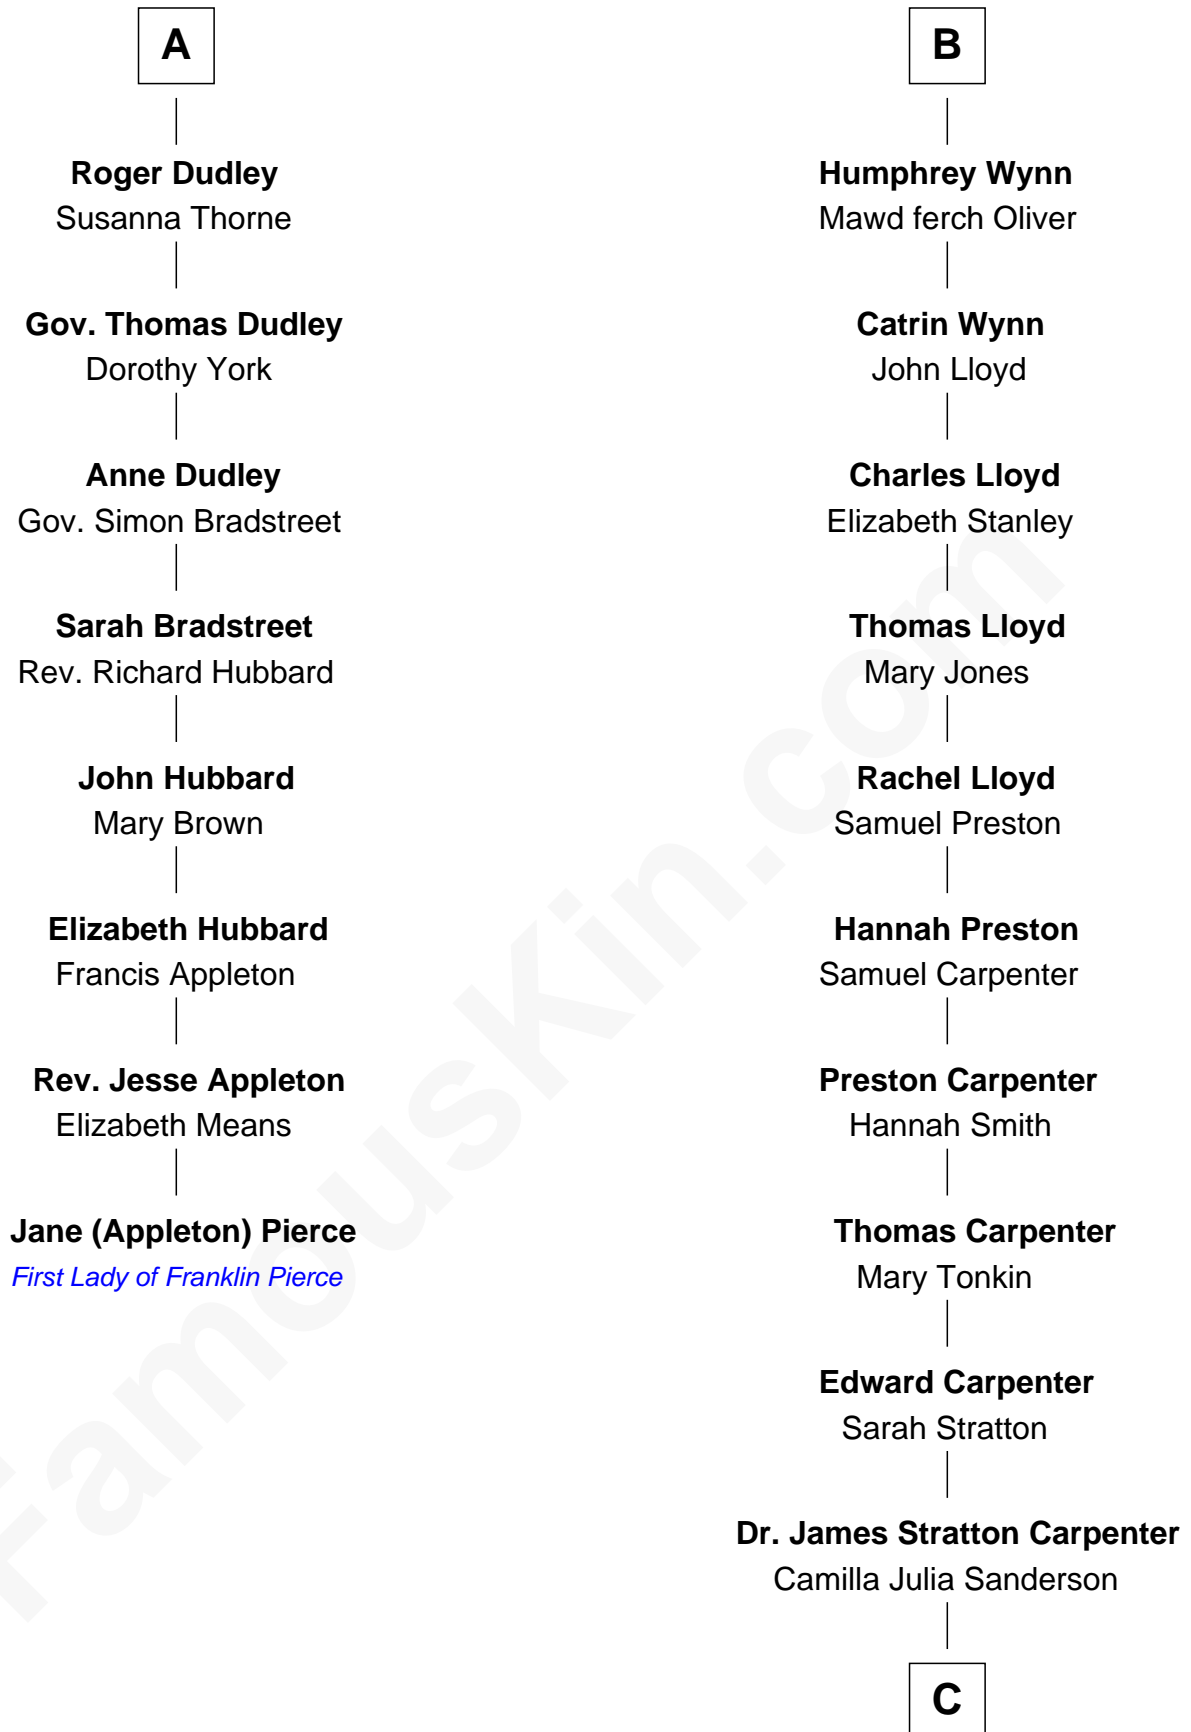

## Relationship Chart of

### Jane (Appleton) Pierce

*First Lady of President Franklin Pierce*

14th cousin 7 times removed of

### Mary Chapin Carpenter

*Singer and Songwriter*

**C**

**Dr. John Thomas Carpenter**

Eliza Adelaide Hill

**Dr. James Stratton Carpenter**

Lillian Louise Chapin

**Chapin Carpenter**