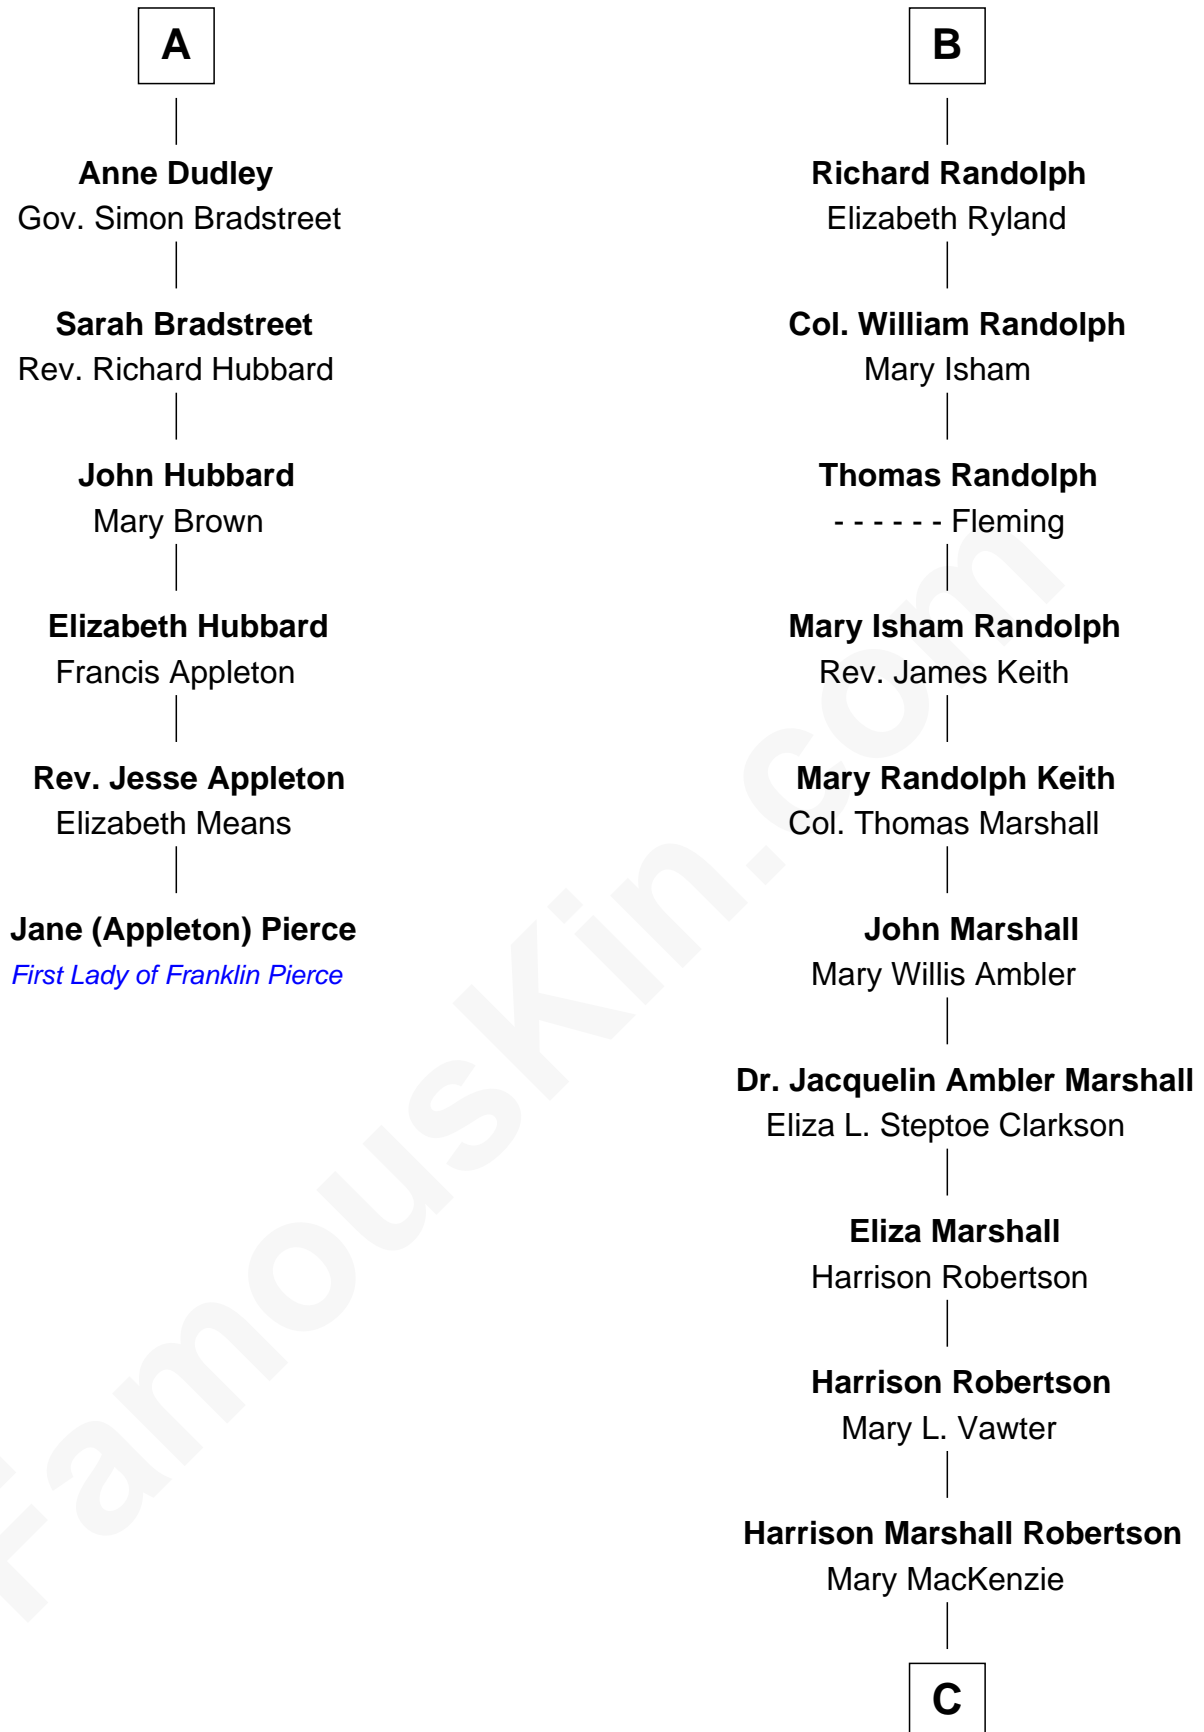

## Relationship Chart of

### Jane (Appleton) Pierce

First Lady of President Franklin Pierce

12th cousin 6 times removed of

**Mary Chapin Carpenter**  
Singer and Songwriter

**C**

**Mary Bowie Robertson**  
Chapin Carpenter

**Mary Chapin Carpenter**  
*Singer and Songwriter*