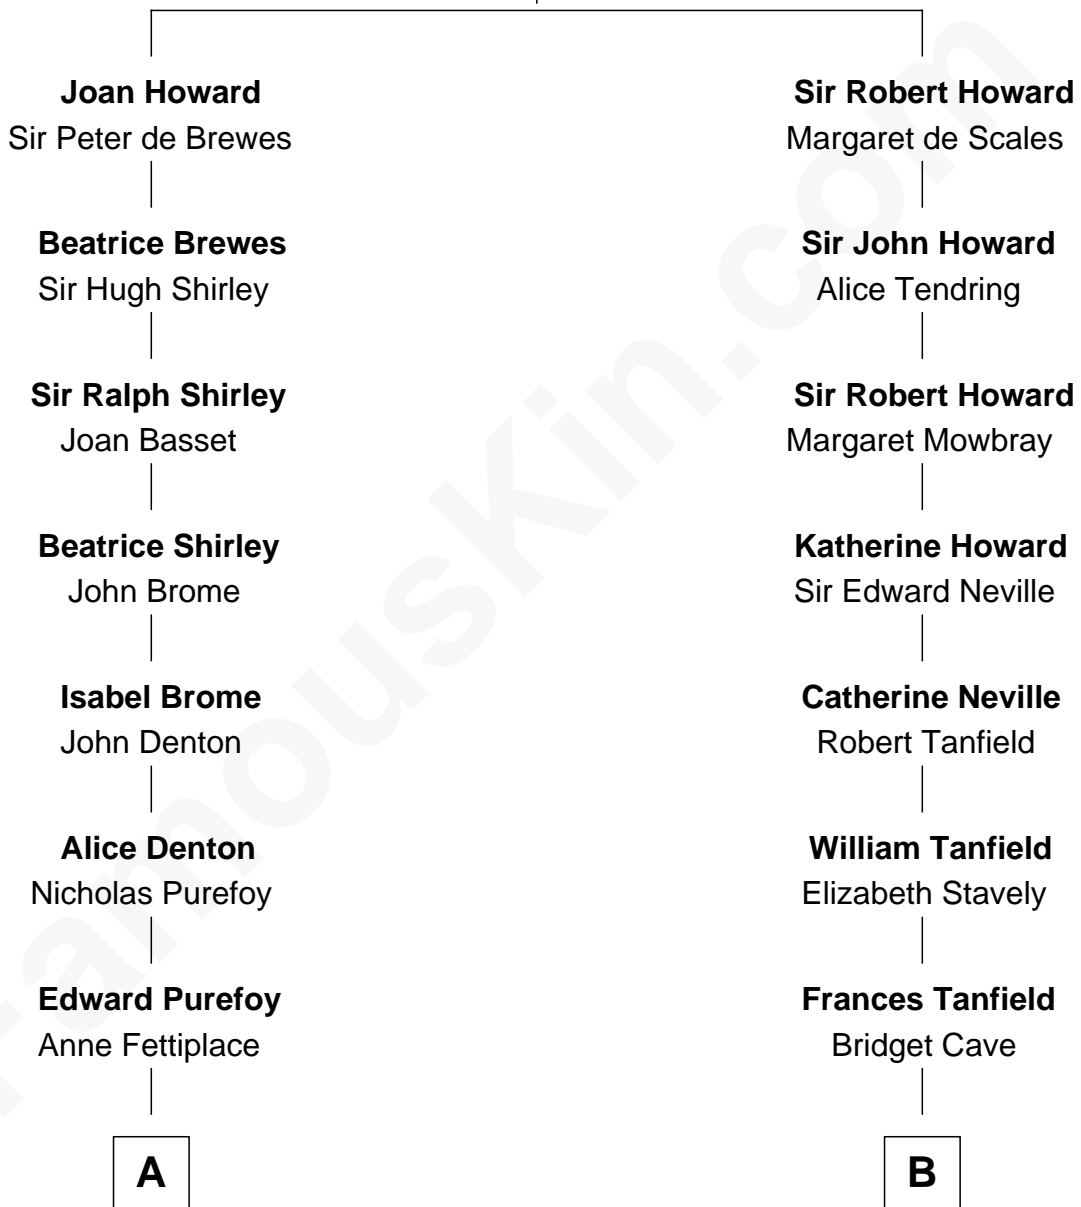

FamousKin.com

Relationship Chart of

Jane (Appleton) Pierce

First Lady of President Franklin Pierce

15th cousin 6 times removed of

Mary Chapin Carpenter

Singer and Songwriter

Sir John Howard

Alice de Bois

C

Eliza Marshall

Harrison Robertson

Harrison Robertson

Mary L. Vawter

Harrison Marshall Robertson

Mary MacKenzie