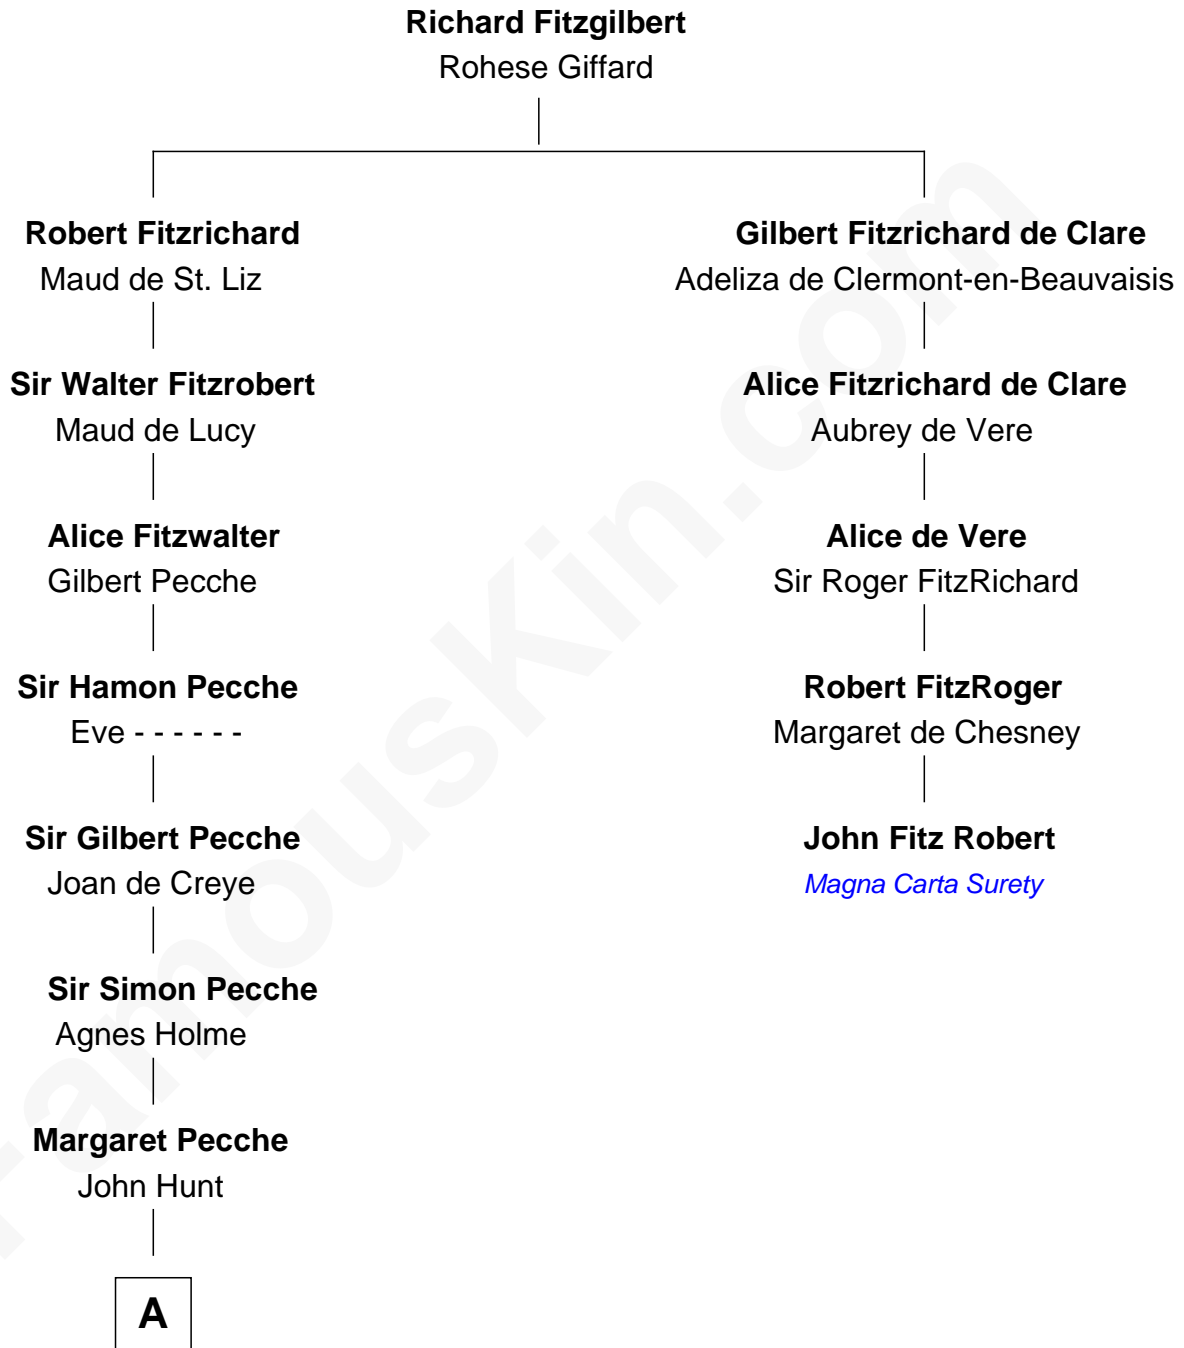

FamousKin.com

Relationship Chart of

Jane (Appleton) Pierce

First Lady of President Franklin Pierce

4th cousin 16 times removed of

John Fitz Robert
Magna Carta Surety

B

—
Isaac Appleton
Elizabeth Sawyer

—
Francis Appleton
Elizabeth Hubbard

—
Rev. Jesse Appleton
Elizabeth Means

—
Jane (Appleton) Pierce
First Lady of Franklin Pierce

FamousKin.com