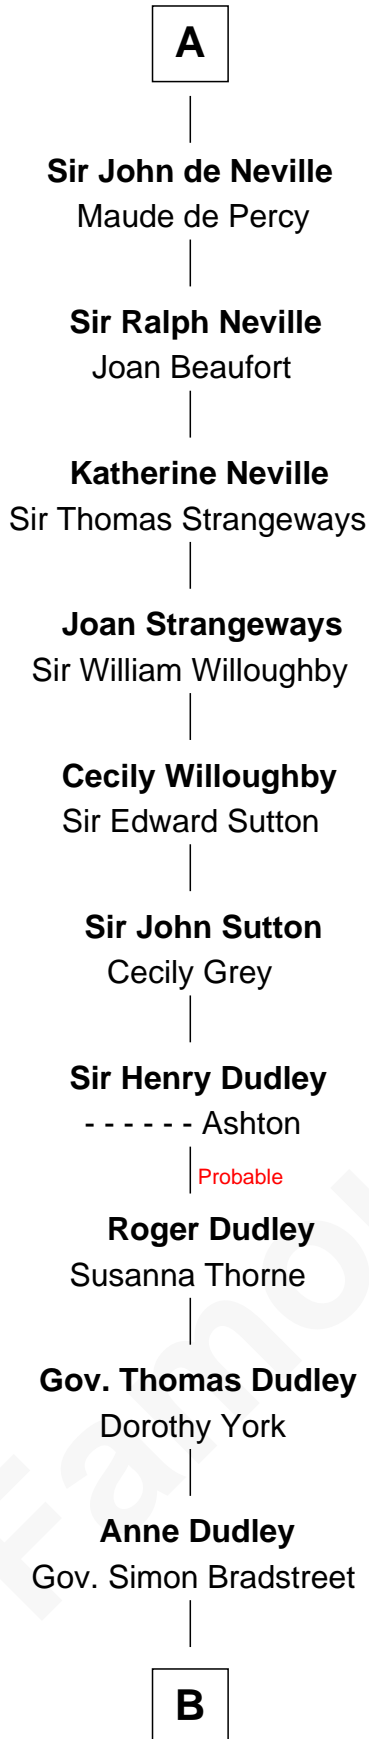

# FamousKin.com Relationship Chart of

**Jane (Appleton) Pierce**

*First Lady of President Franklin Pierce*

2nd cousin 19 times removed of

**John Fitz Robert**

*Magna Carta Surety*

**B**

—  
**Sarah Bradstreet**  
Rev. Richard Hubbard

—  
**John Hubbard**  
Mary Brown

—  
**Elizabeth Hubbard**  
Francis Appleton

—  
**Rev. Jesse Appleton**  
Elizabeth Means

—  
**Jane (Appleton) Pierce**  
*First Lady of Franklin Pierce*