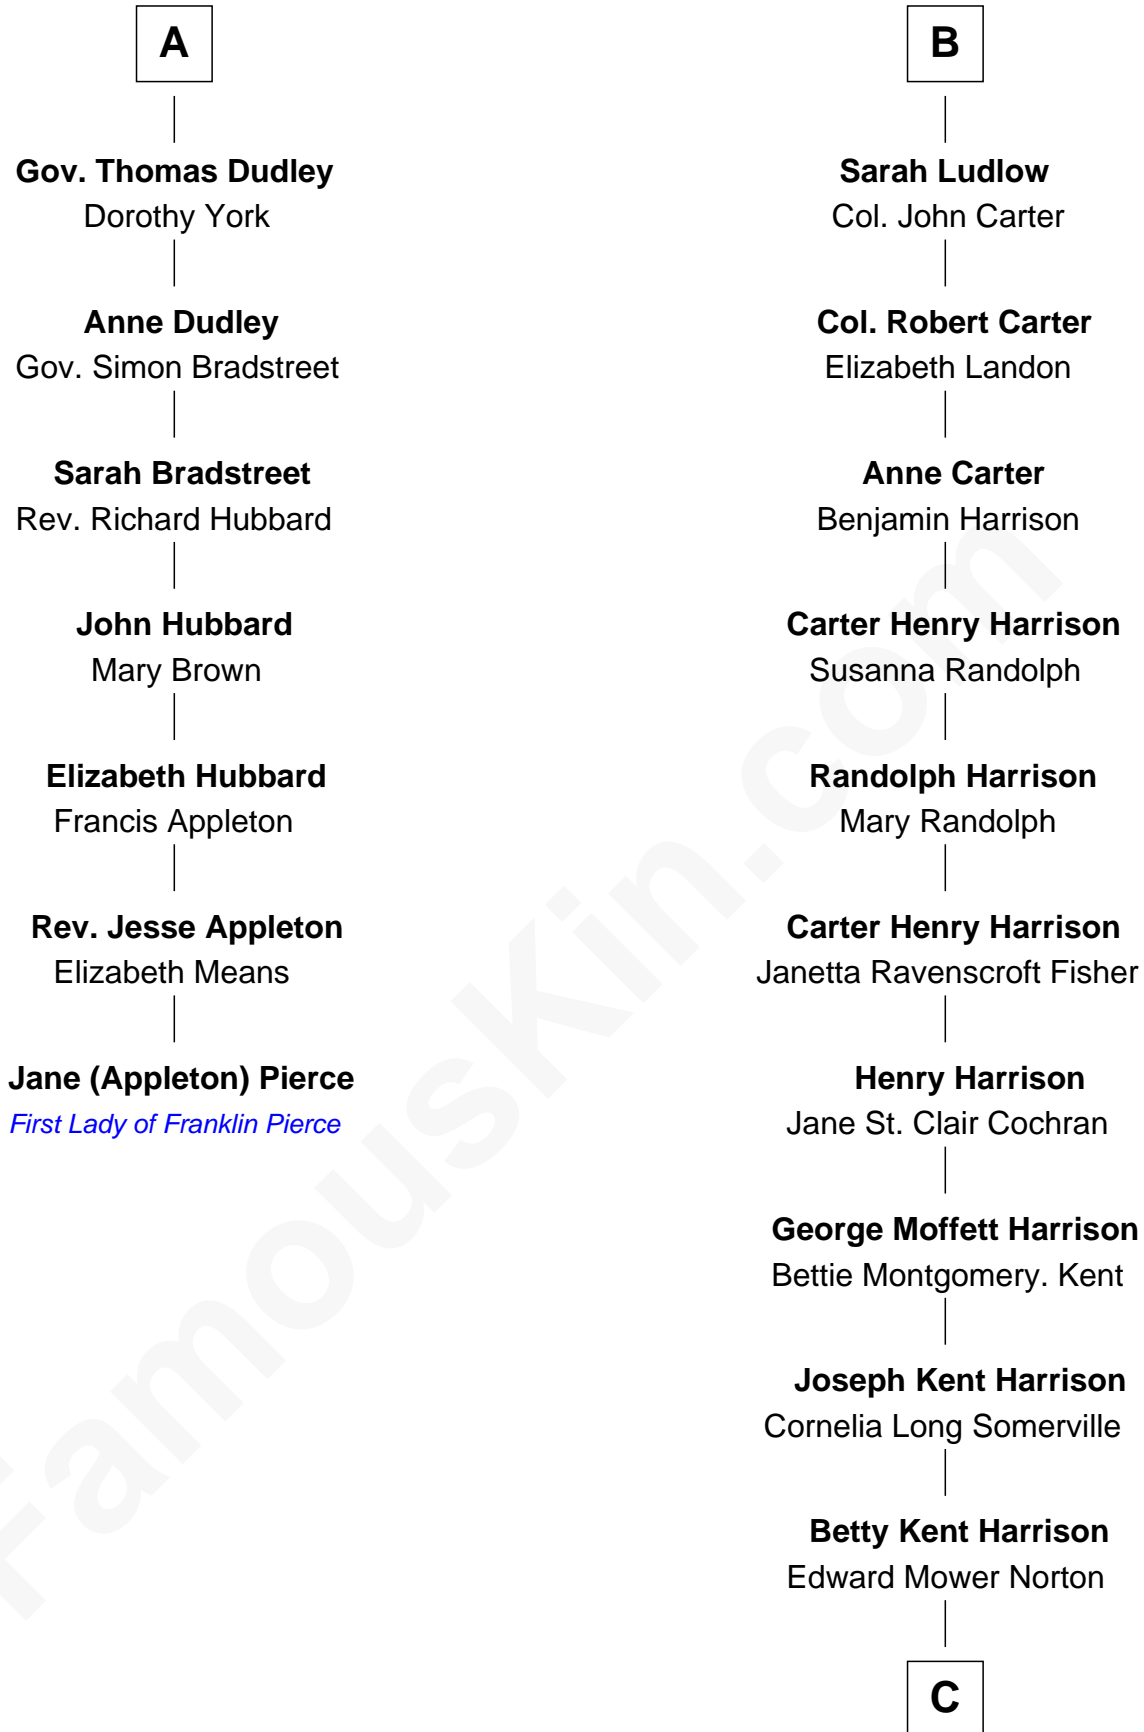

FamousKin.com

Relationship Chart of

Jane (Appleton) Pierce

First Lady of President Franklin Pierce

13th cousin 5 times removed of

Edward Norton

Movie Actor

C

Edward Mower Norton

Lydia Robinson Rouse

Edward Norton

Movie Actor

FamousKin.com