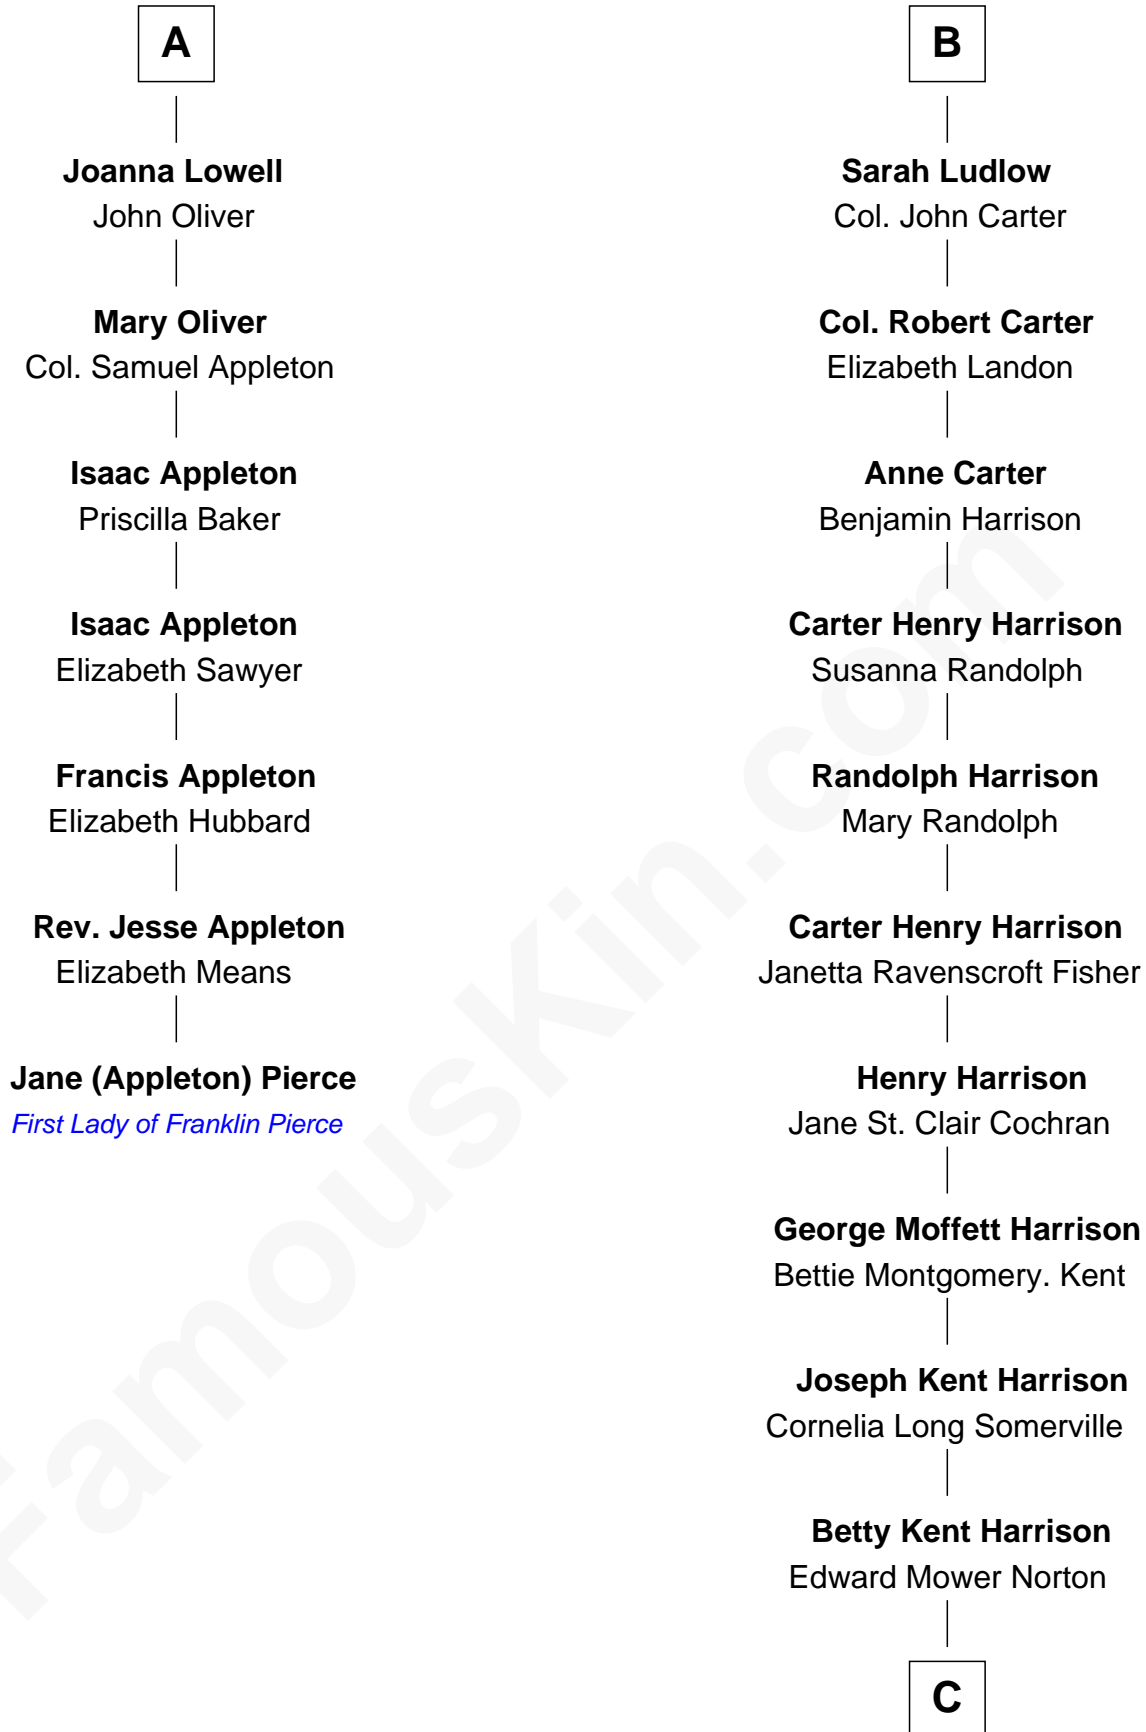

FamousKin.com

Relationship Chart of

Jane (Appleton) Pierce

First Lady of President Franklin Pierce

13th cousin 5 times removed of

Edward Norton

Movie Actor

Sir Hugh Luttrell
Catherine de Beaumont

C

Edward Mower Norton

Lydia Robinson Rouse

Edward Norton

Movie Actor

FamousKin.com