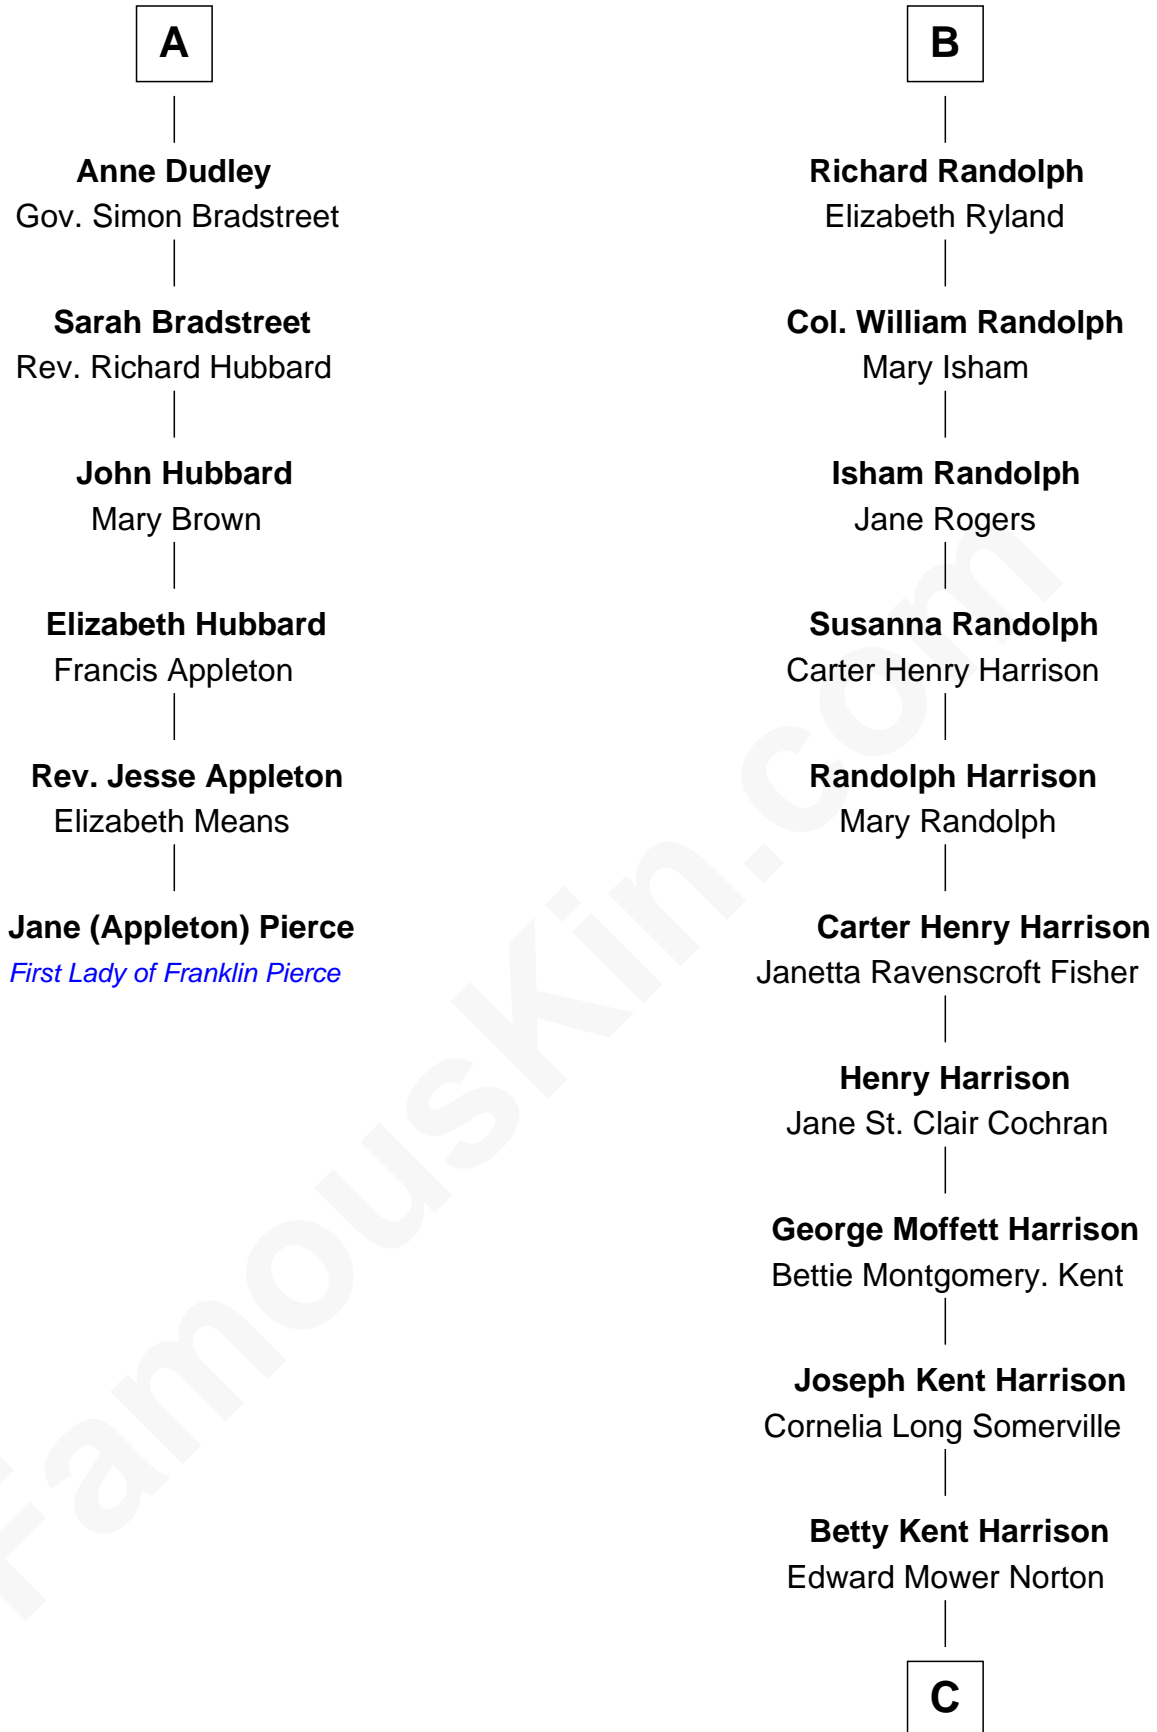

FamousKin.com

Relationship Chart of

Jane (Appleton) Pierce

First Lady of President Franklin Pierce

12th cousin 6 times removed of

Edward Norton

Movie Actor

Sir Ralph Neville

Joan Beaufort

C

Edward Mower Norton

Lydia Robinson Rouse

Edward Norton

Movie Actor

FamousKin.com