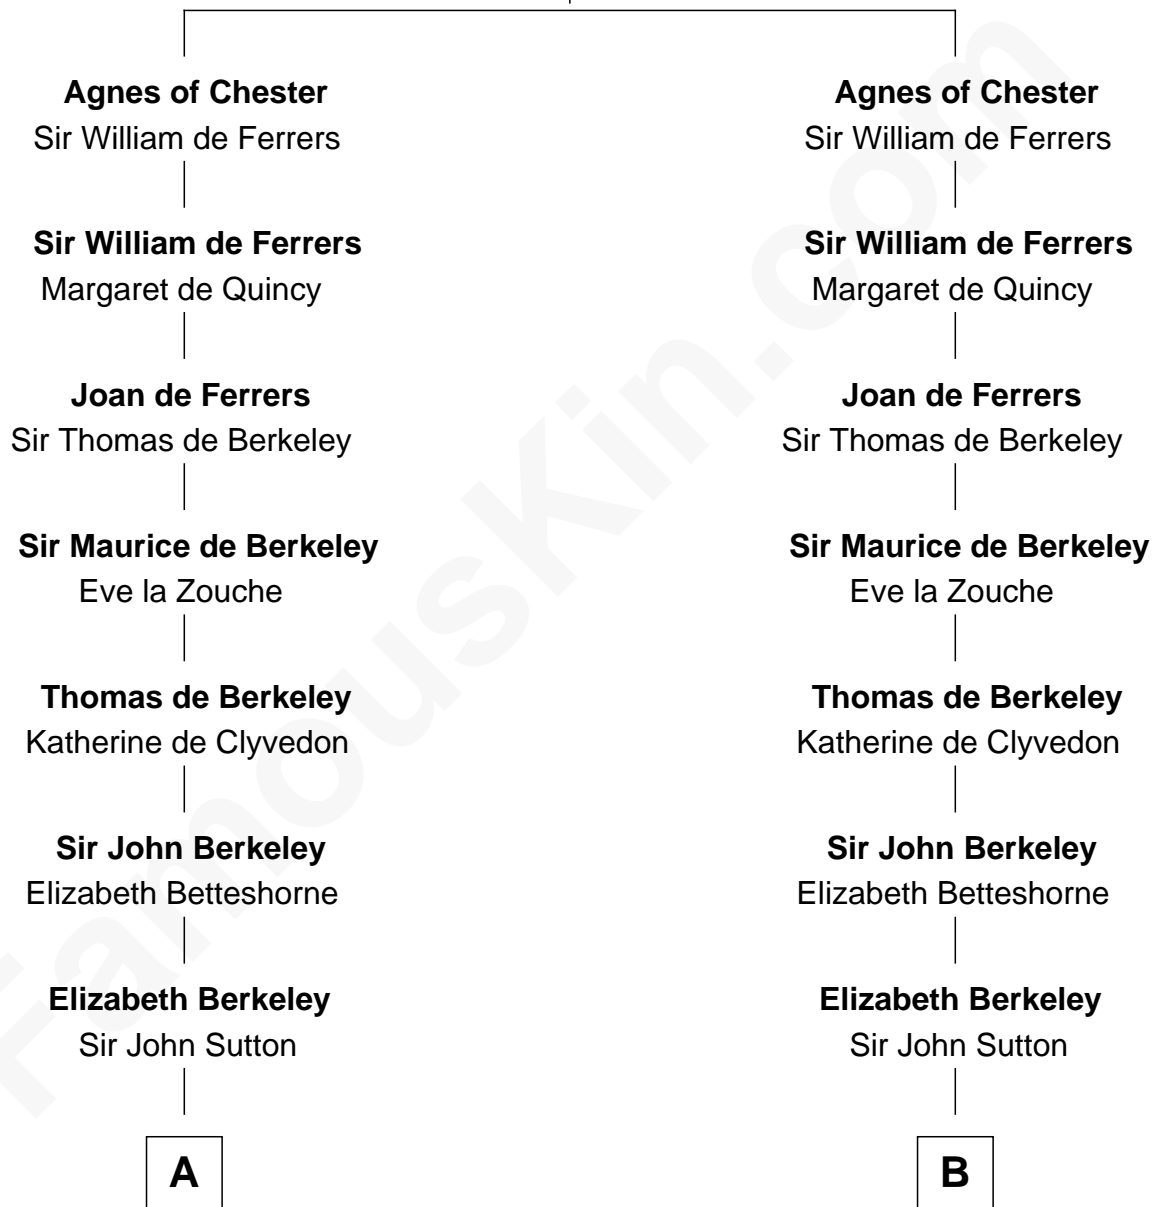

FamousKin.com

Relationship Chart of

Jane (Appleton) Pierce

First Lady of President Franklin Pierce

18th cousin 1 time removed of

Oliver Wendell Holmes, Sr.

American "Fireside" Poet

Bertrade de Montfort

Hugh de Kevelioc

C

Rev. Jesse Appleton

Elizabeth Means

Jane (Appleton) Pierce

First Lady of Franklin Pierce

D

Oliver Wendell