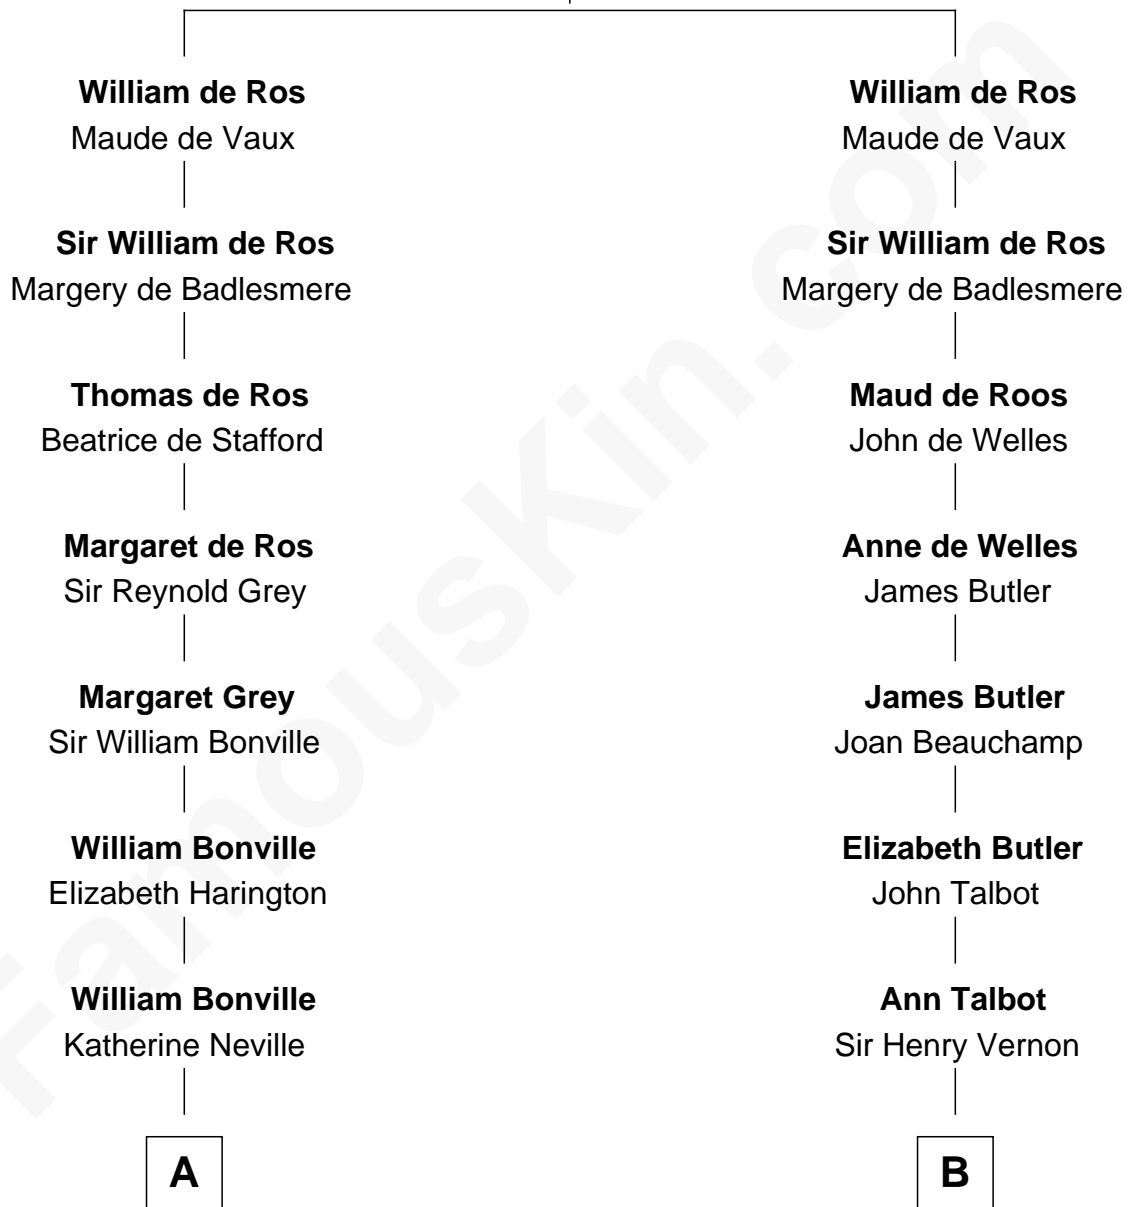

## Relationship Chart of

### Jane (Appleton) Pierce

*First Lady of President Franklin Pierce*

17th cousin 1 time removed of

### James Russell Lowell

*American "Fireside" Poet*

**Sir Robert de Ros**

Isabel de Aubeney

C

Rev. Charles Lowell  
Harriet Brackett Spence

James Russell Lowell  
*American "Fireside" Poet*

FamousKin.com