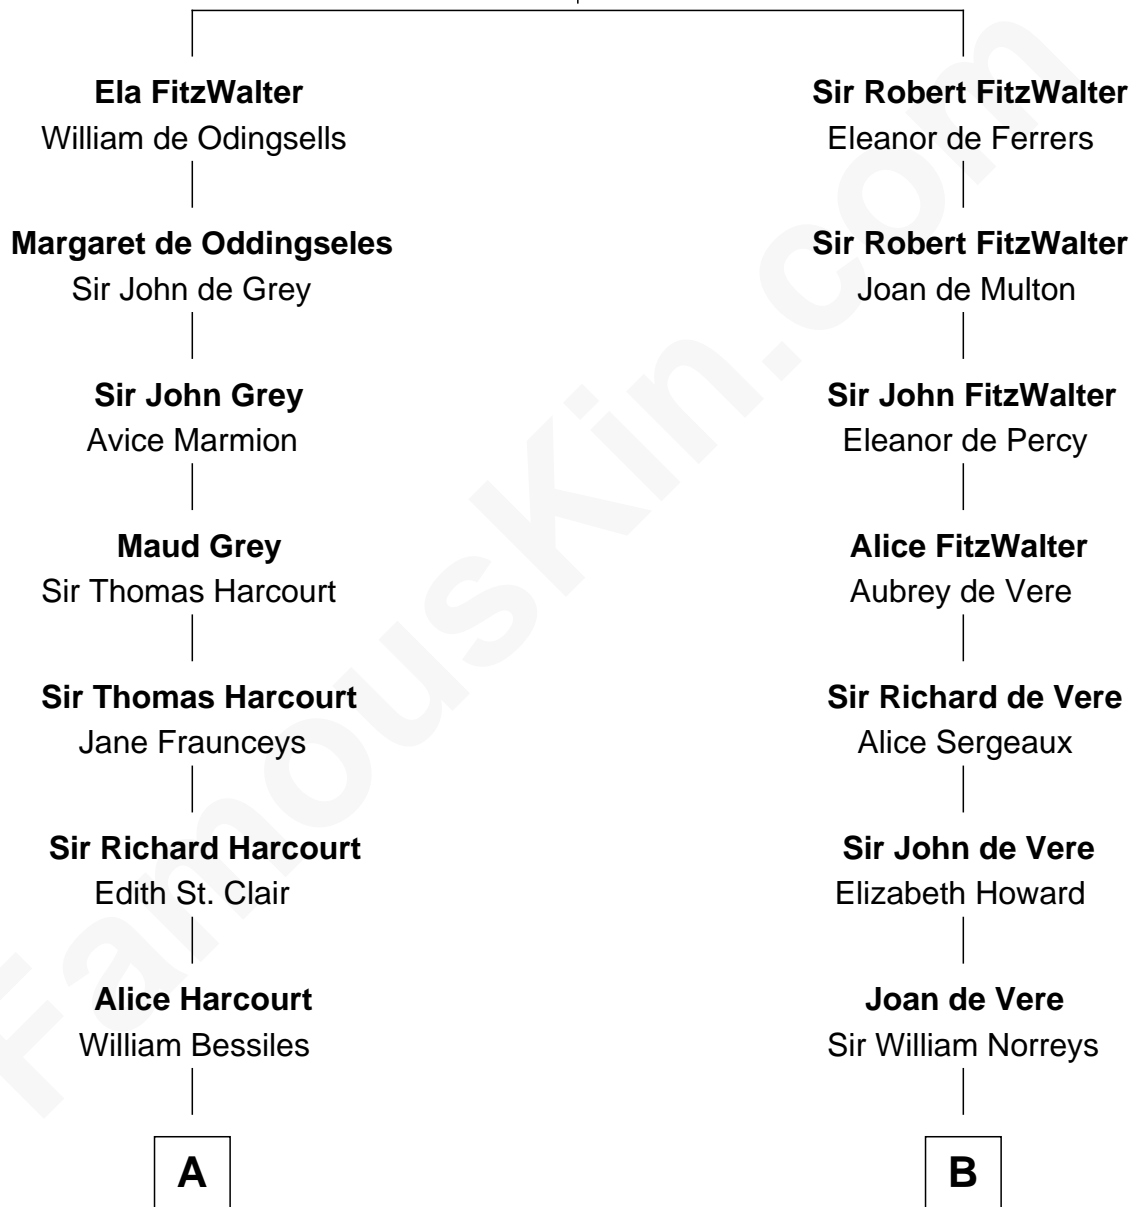

Sir Walter FitzRobert

Ida Longespee