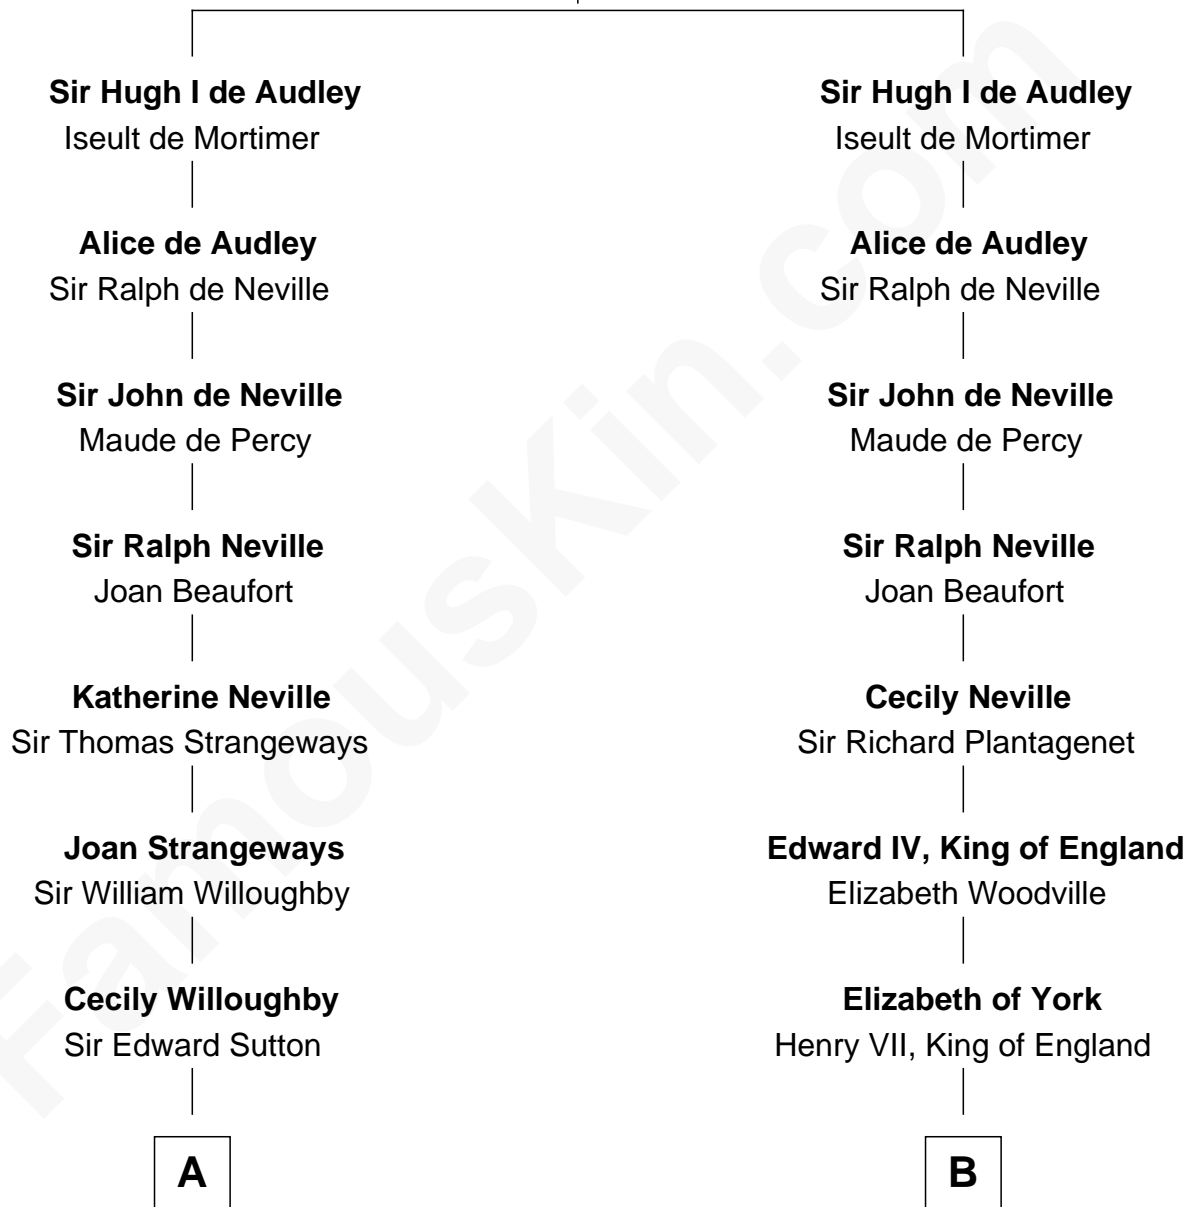

FamousKin.com

Relationship Chart of

Jane (Appleton) Pierce

First Lady of President Franklin Pierce

16th cousin 3 times removed of

James Russell Lowell

American "Fireside" Poet

Sir James de Audley

Ela Longespee

C

—
Mary Whipple Trail

Keith Spence
—

Harriet Brackett Spence

Rev. Charles Lowell
—

James Russell Lowell

American "Fireside" Poet