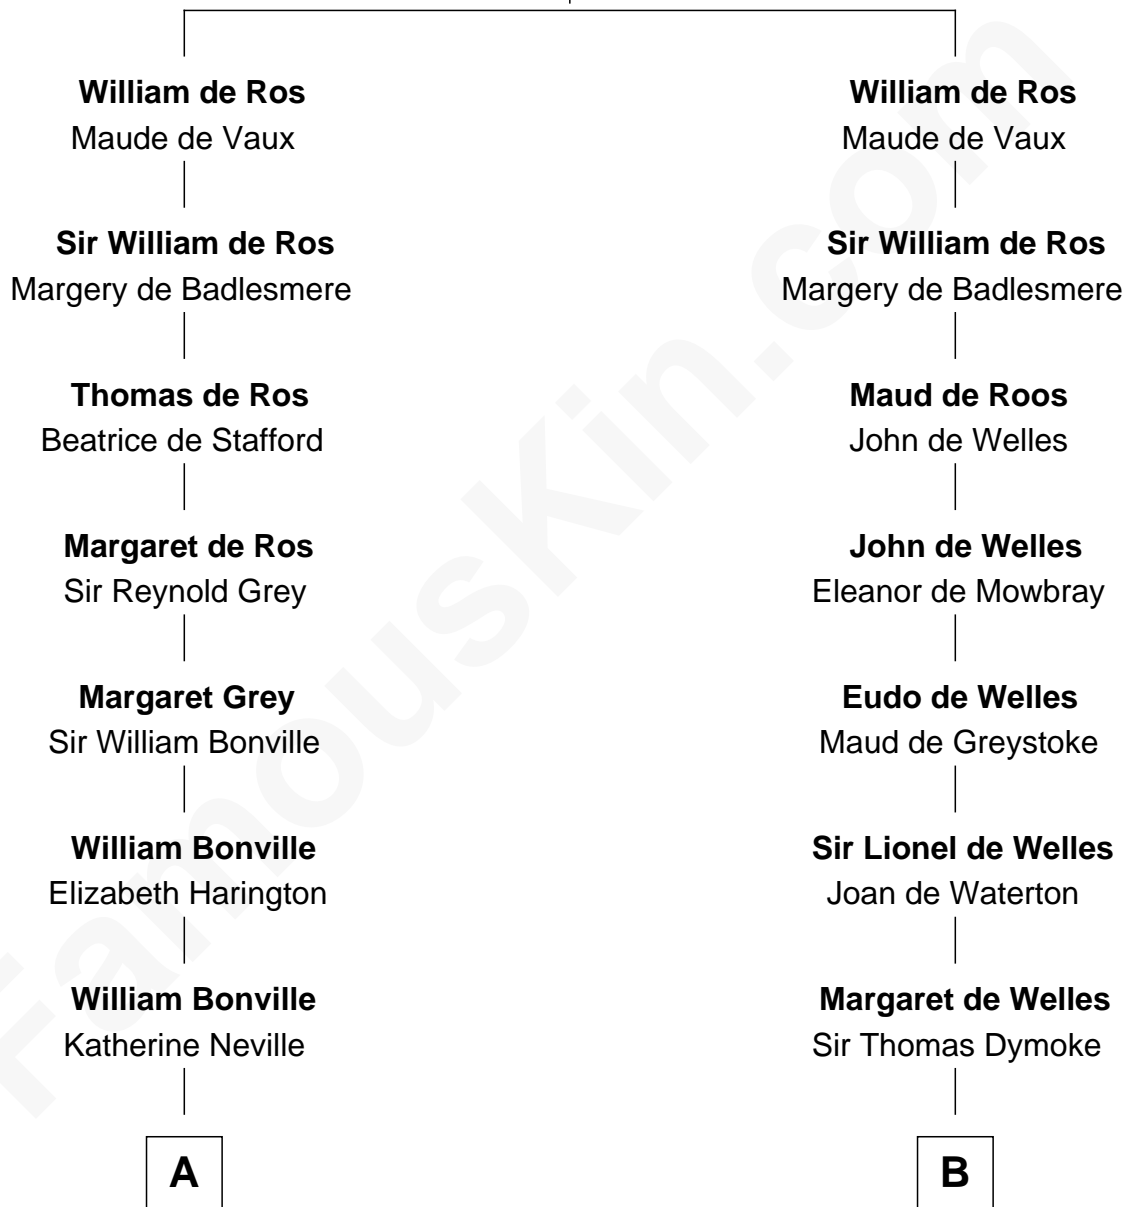

FamousKin.com

Relationship Chart of

Jane (Appleton) Pierce

First Lady of President Franklin Pierce

17th cousin 1 time removed of

Ichabod Goodwin

27th Governor of New Hampshire

Sir Robert de Ros

Isabel de Aubeney

C

Samuel Goodwin

Anna Thompson Gerrish

Ichabod Goodwin

27th Governor of New Hampshire

FamousKin.com