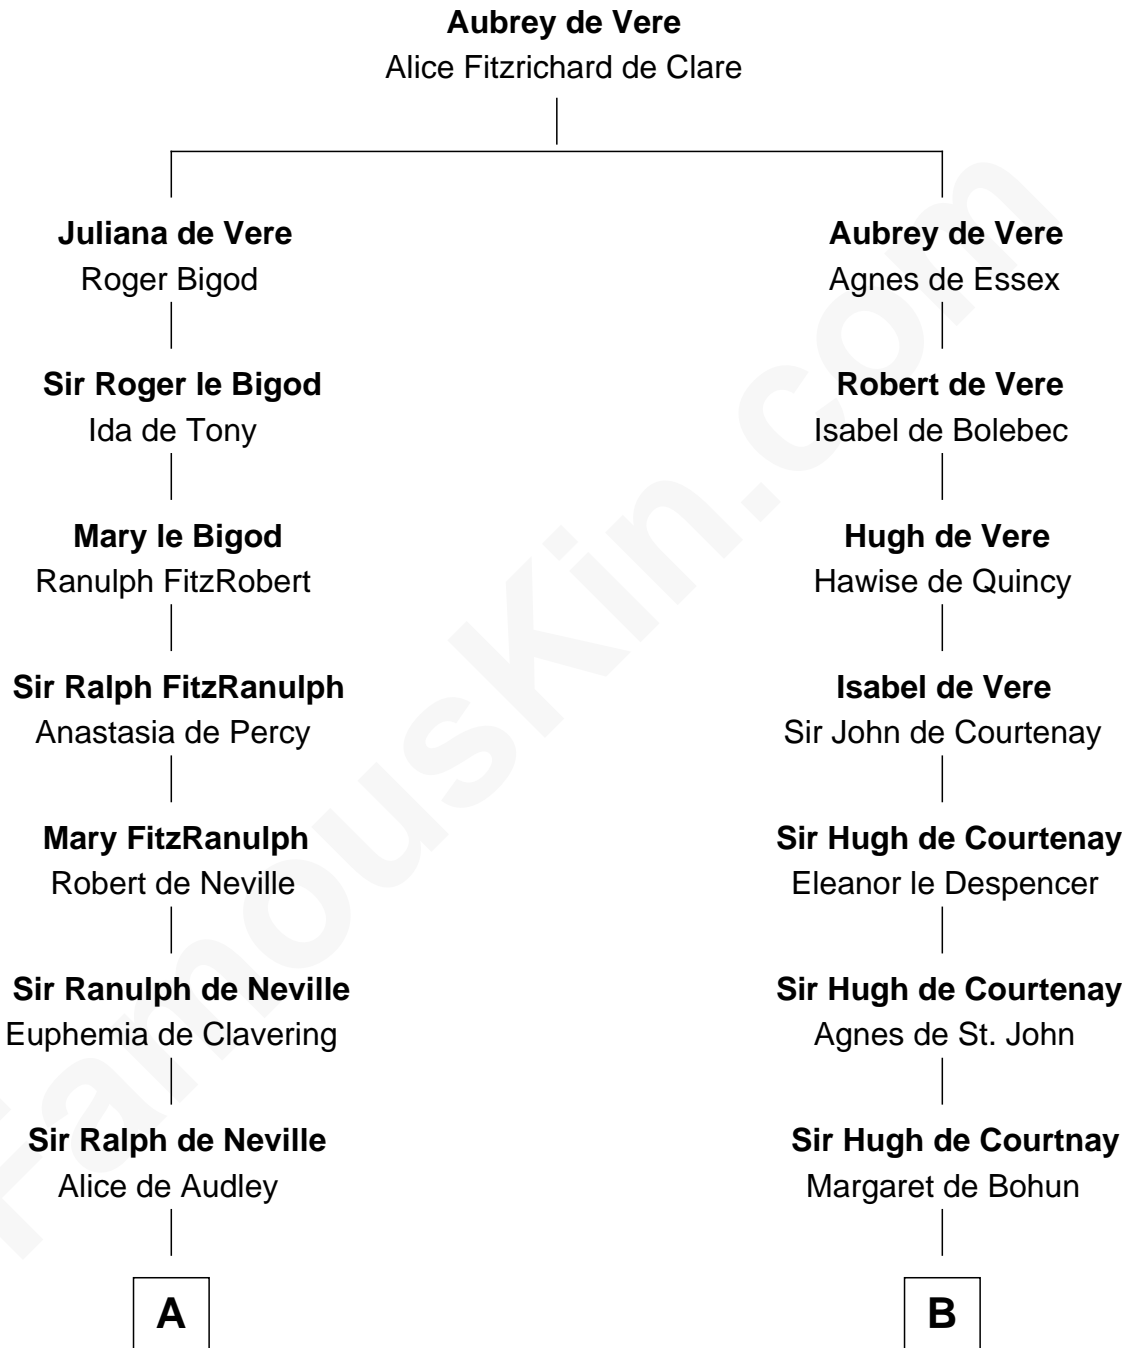

FamousKin.com

Relationship Chart of

Jane (Appleton) Pierce

First Lady of President Franklin Pierce

21st cousin of

Ichabod Goodwin

27th Governor of New Hampshire