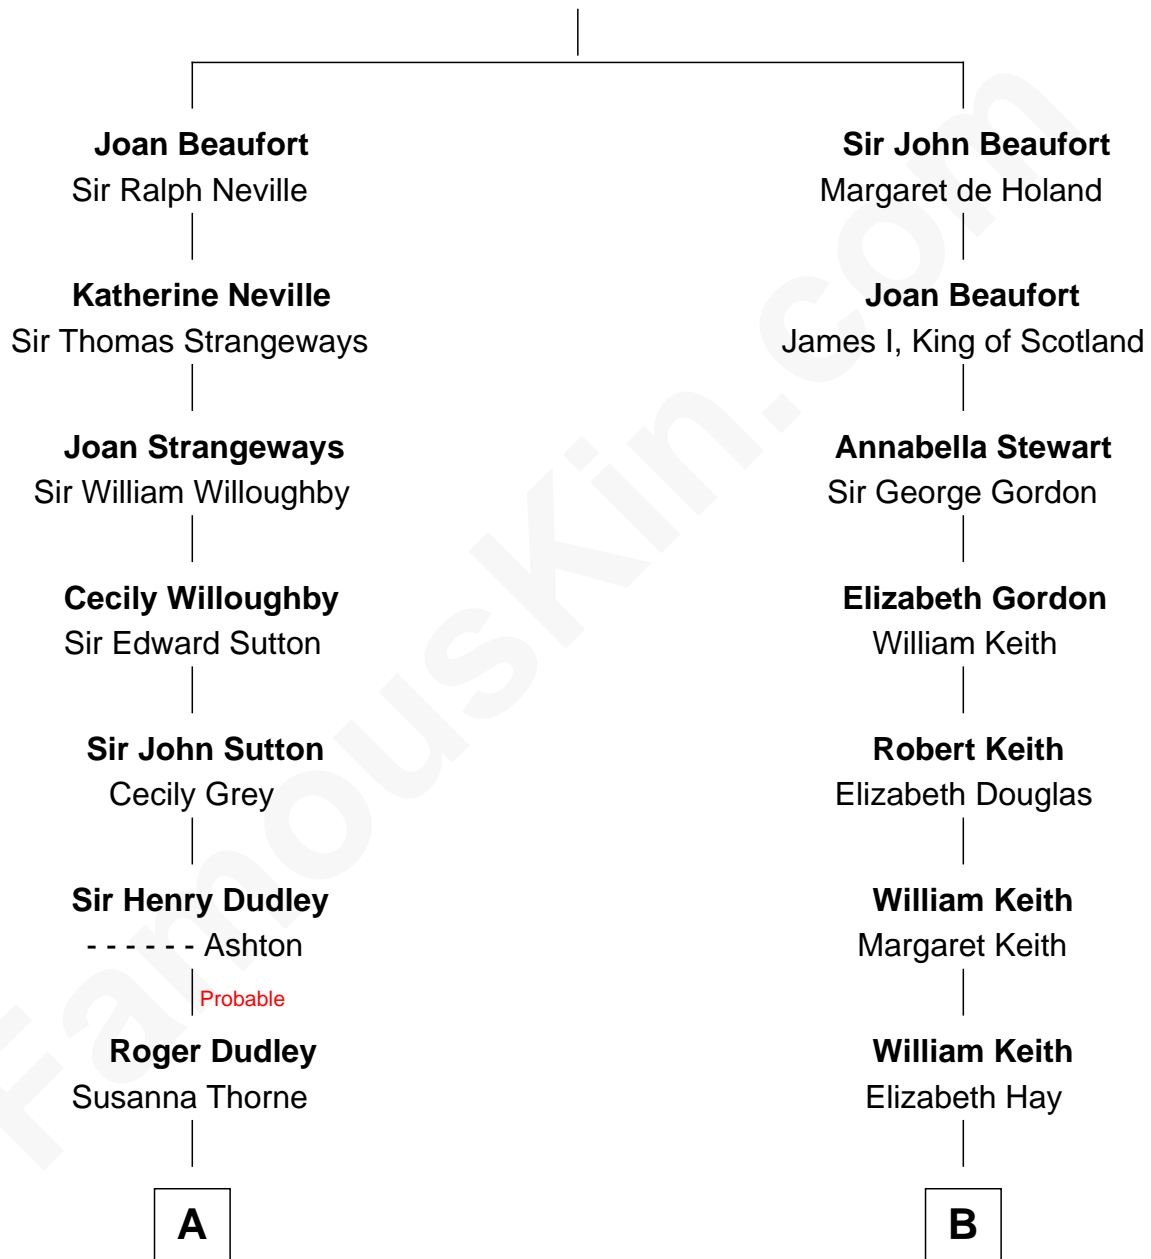

FamousKin.com

Relationship Chart of

Jane (Appleton) Pierce

First Lady of President Franklin Pierce

13th cousin 6 times removed of

Wernher von Braun

Rocket Scientist

John of Gaunt

Katherine Roet

C

Marie Eleonore Dorothea von Below

Wernher von Quistorp

Emmy von Quistorp

Magnus von Braun

Wernher von Braun

Rocket Scientist