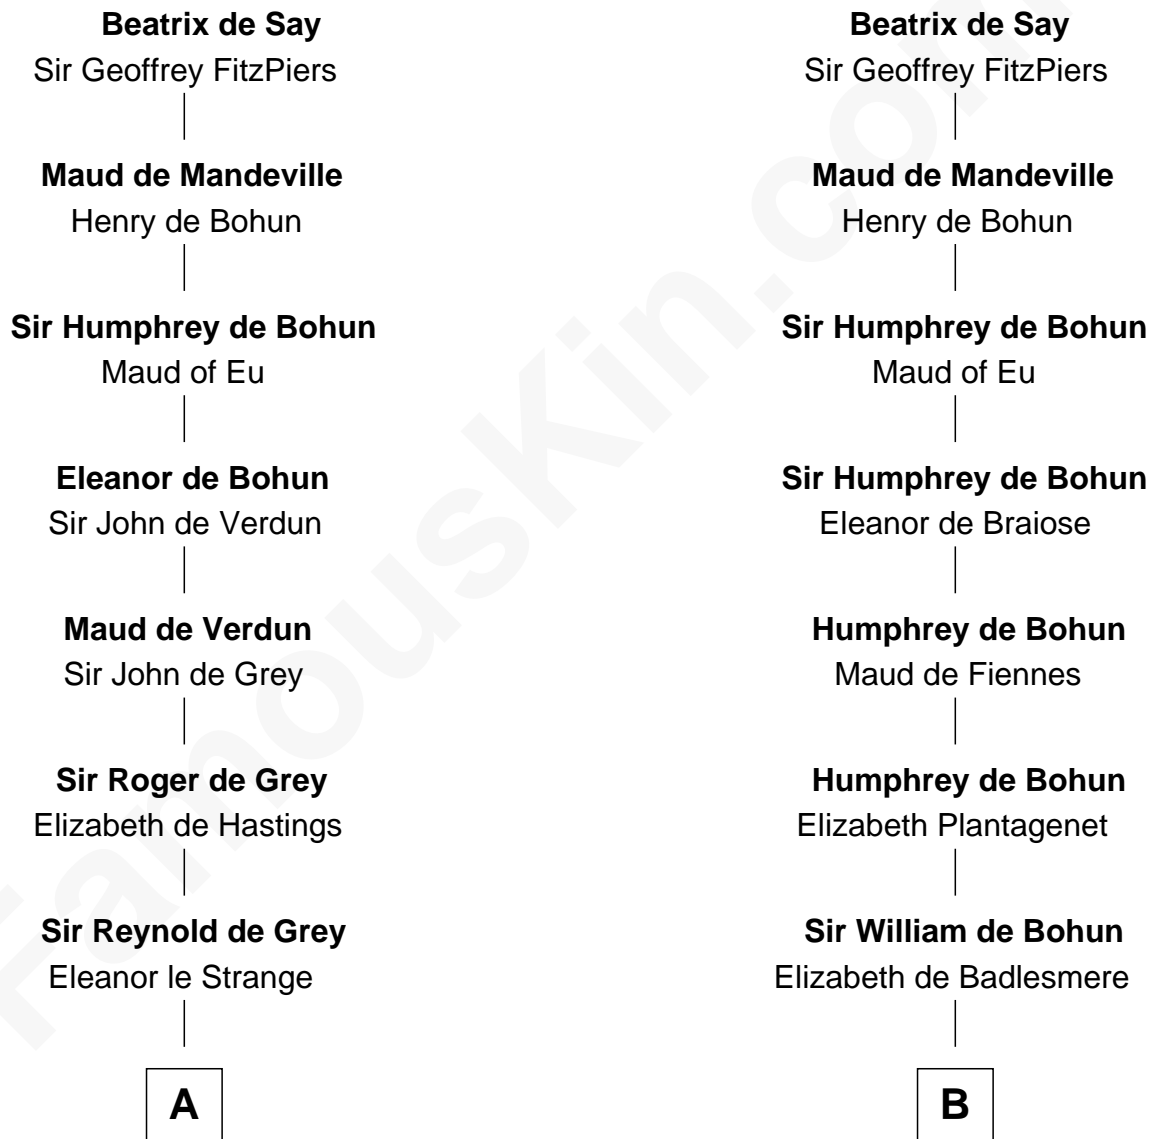

## Relationship Chart of Jane (Appleton) Pierce

*First Lady of President Franklin Pierce*

19th cousin 2 times removed of

**Richard Henry Lee**

*Signer of the Declaration of Independence*

**William de Say**

**C**

**Sarah Bradstreet**  
Rev. Richard Hubbard

**John Hubbard**  
Mary Brown

**Elizabeth Hubbard**  
Francis Appleton

**Rev. Jesse Appleton**  
Elizabeth Means

**Jane (Appleton) Pierce**  
*First Lady of Franklin Pierce*