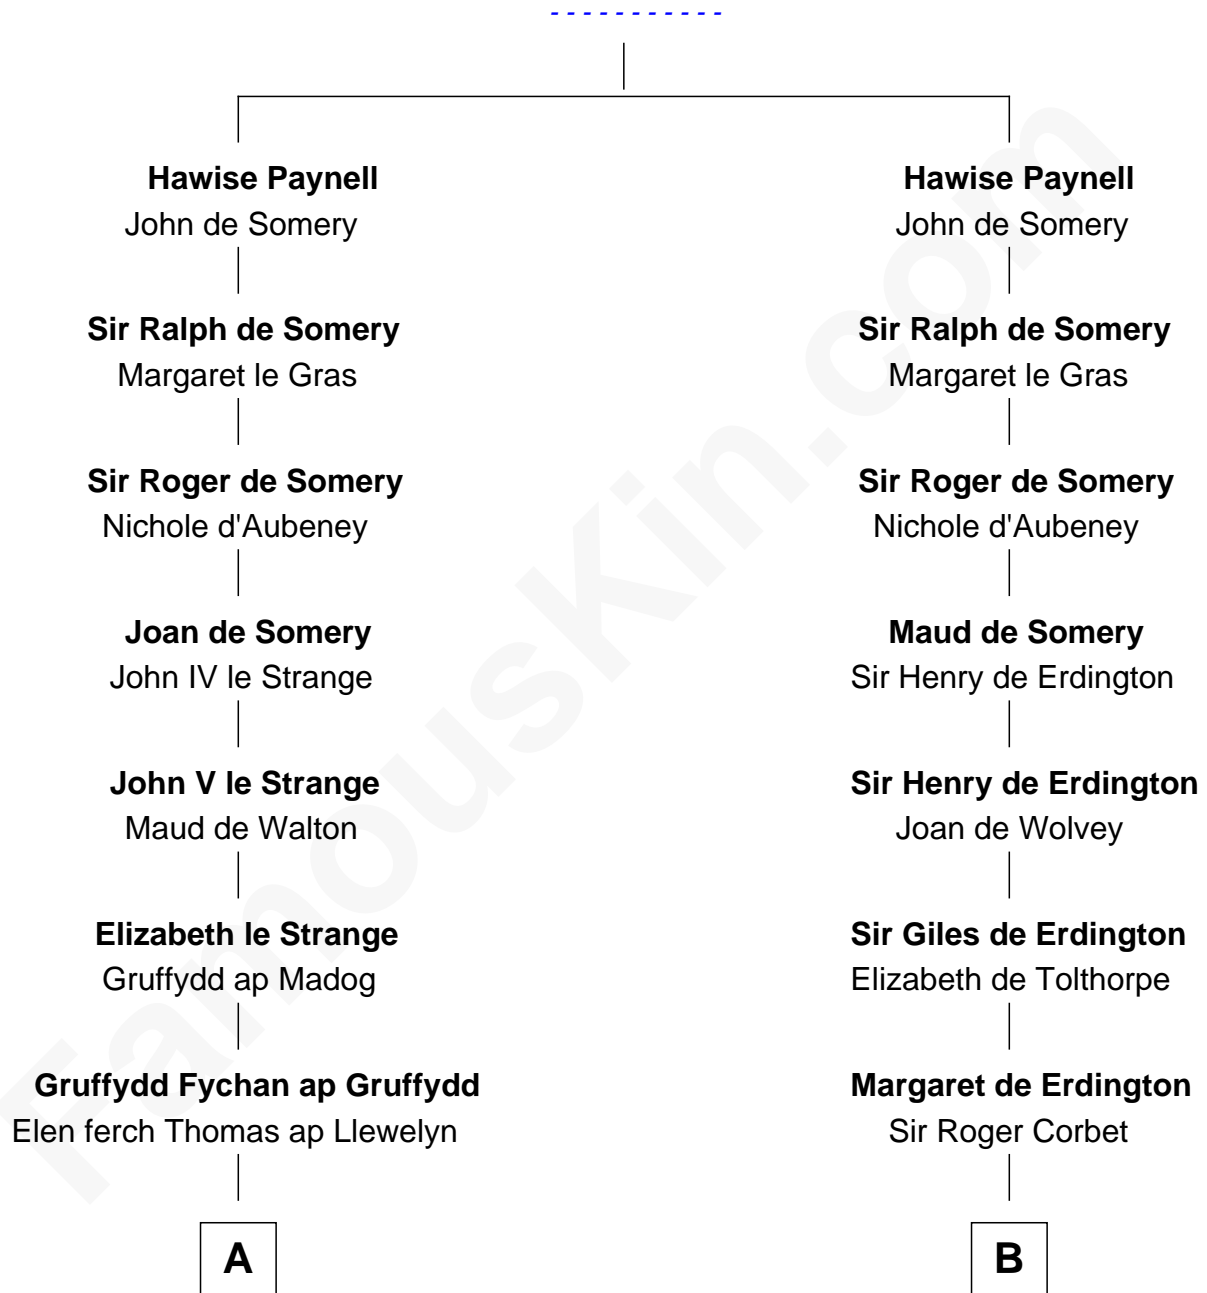

FamousKin.com

Relationship Chart of

Jane (Appleton) Pierce

First Lady of President Franklin Pierce

19th cousin 1 time removed of

Richard Henry Lee

Signer of the Declaration of Independence

Ralph Paynell

C

Isaac Appleton
Elizabeth Sawyer

Francis Appleton
Elizabeth Hubbard

Rev. Jesse Appleton
Elizabeth Means

Jane (Appleton) Pierce
First Lady of Franklin Pierce

D

Laetitia Corbin
Richard Lee

Gov. Thomas Lee
Hannah Ludwell