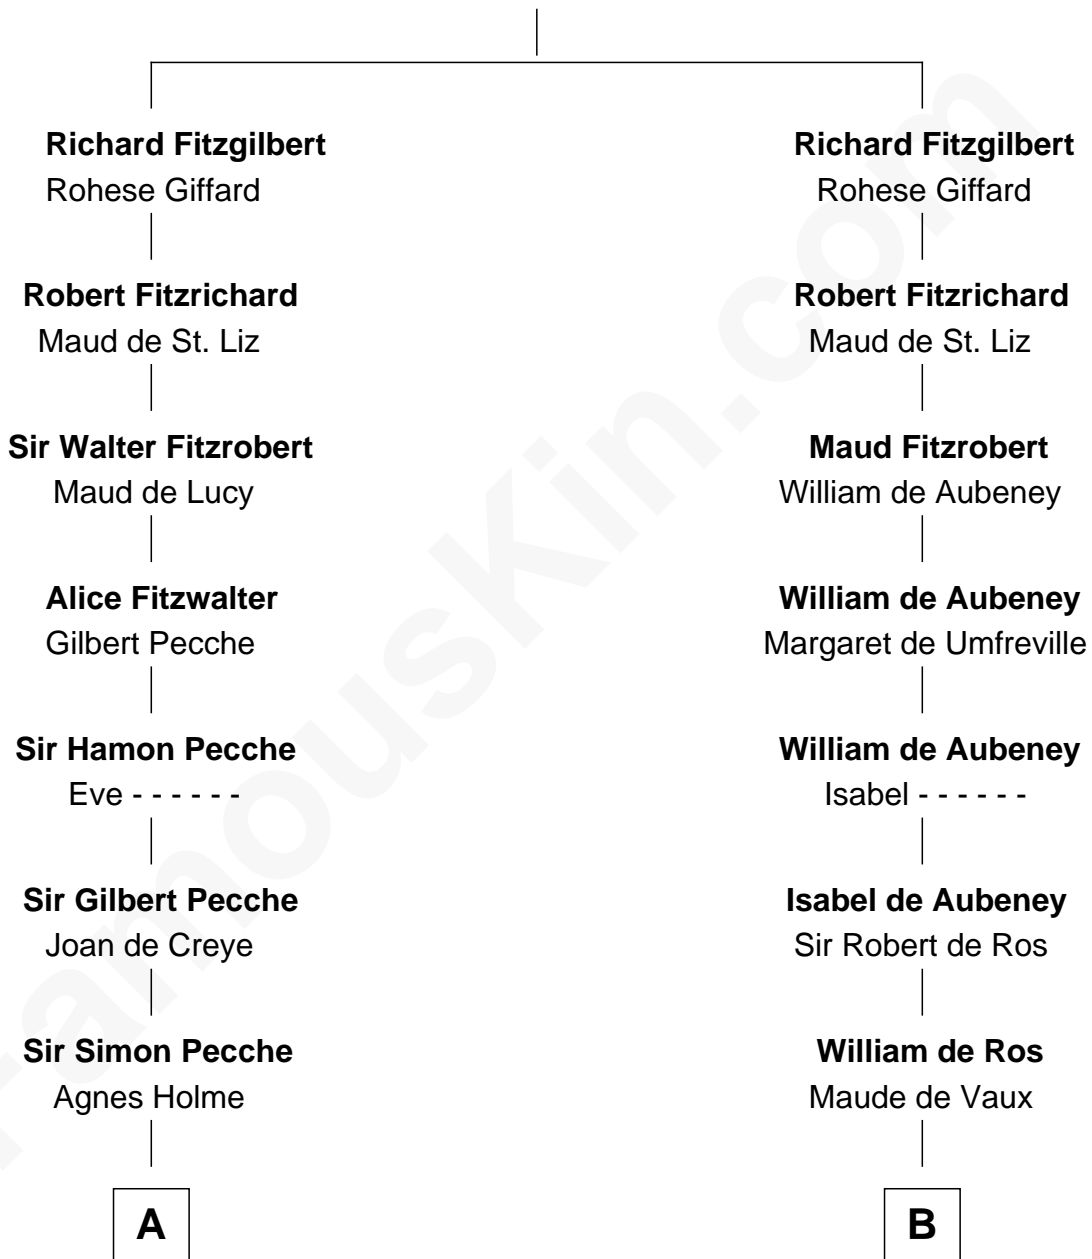

FamousKin.com

Relationship Chart of

Jane (Appleton) Pierce

First Lady of President Franklin Pierce

21st cousin of

Richard Henry Lee

Signer of the Declaration of Independence

Gilbert Crispin

C

Isaac Appleton
Priscilla Baker

Isaac Appleton
Elizabeth Sawyer

Francis Appleton
Elizabeth Hubbard

Rev. Jesse Appleton
Elizabeth Means

Jane (Appleton) Pierce
First Lady of Franklin Pierce

D

Benjamin Harrison
Mary - - - - -