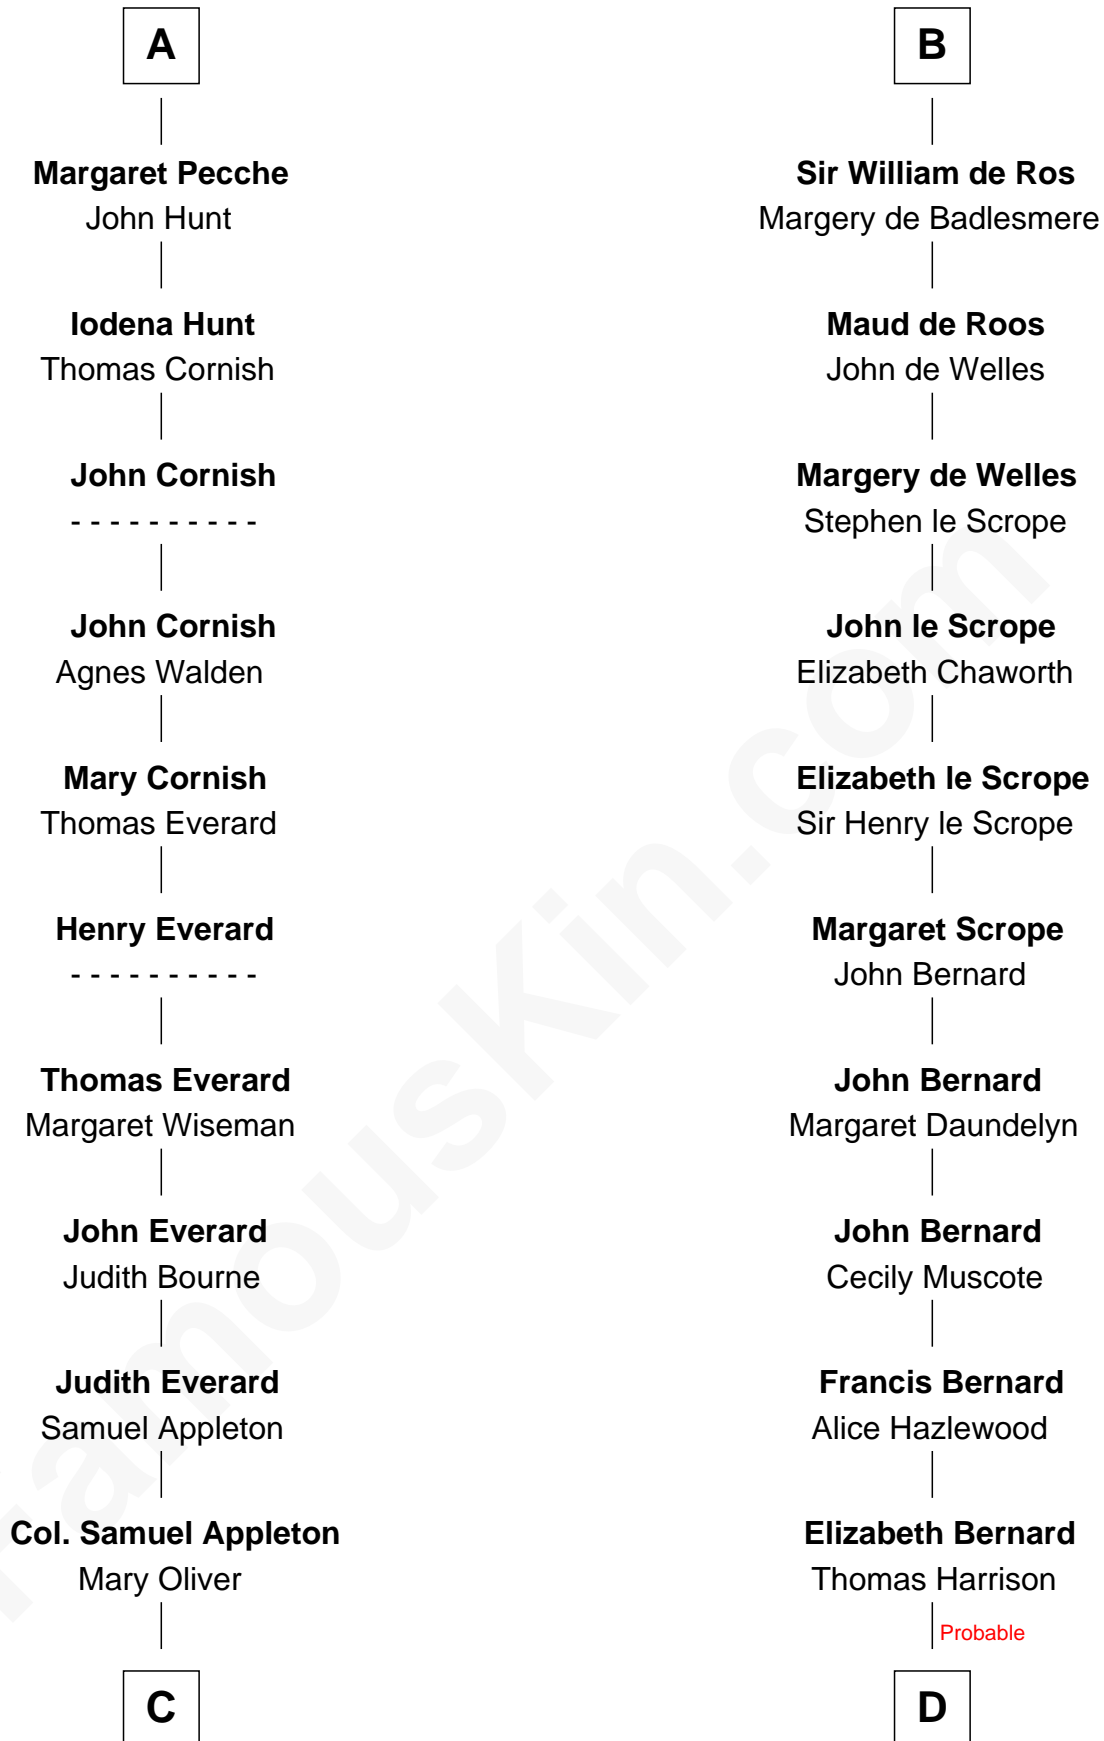

FamousKin.com

Relationship Chart of

Jane (Appleton) Pierce

First Lady of President Franklin Pierce

21st cousin of

Richard Henry Lee

Signer of the Declaration of Independence

Gilbert Crispin