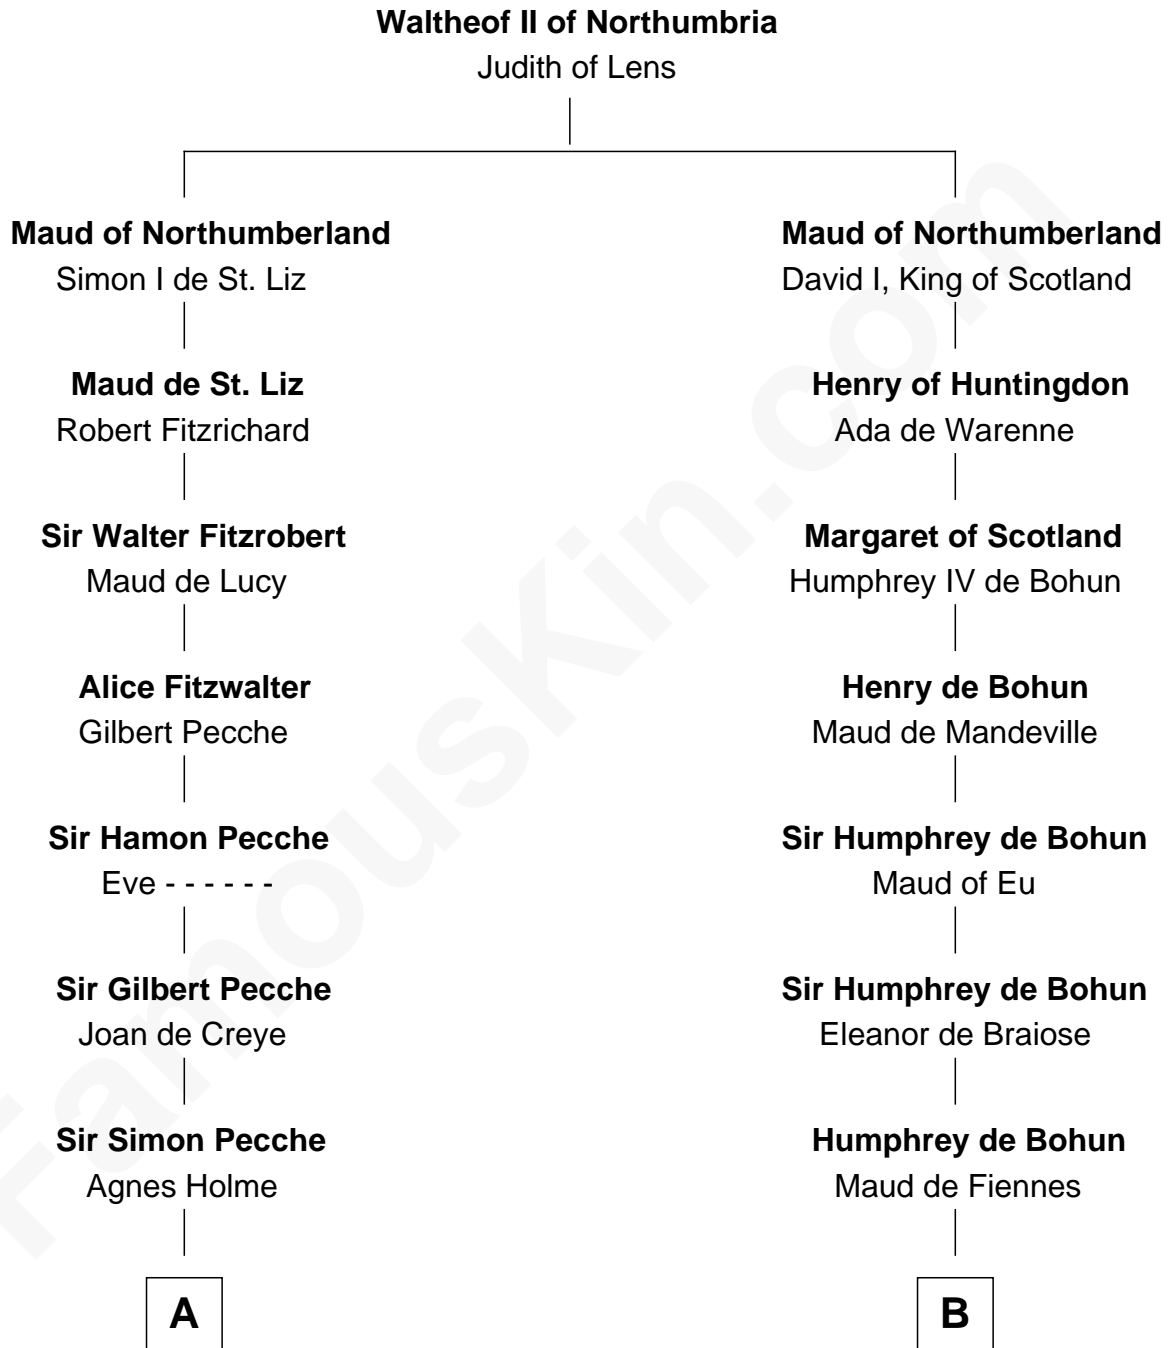

FamousKin.com

Relationship Chart of

Jane (Appleton) Pierce

First Lady of President Franklin Pierce

21st cousin of

Richard Henry Lee

Signer of the Declaration of Independence