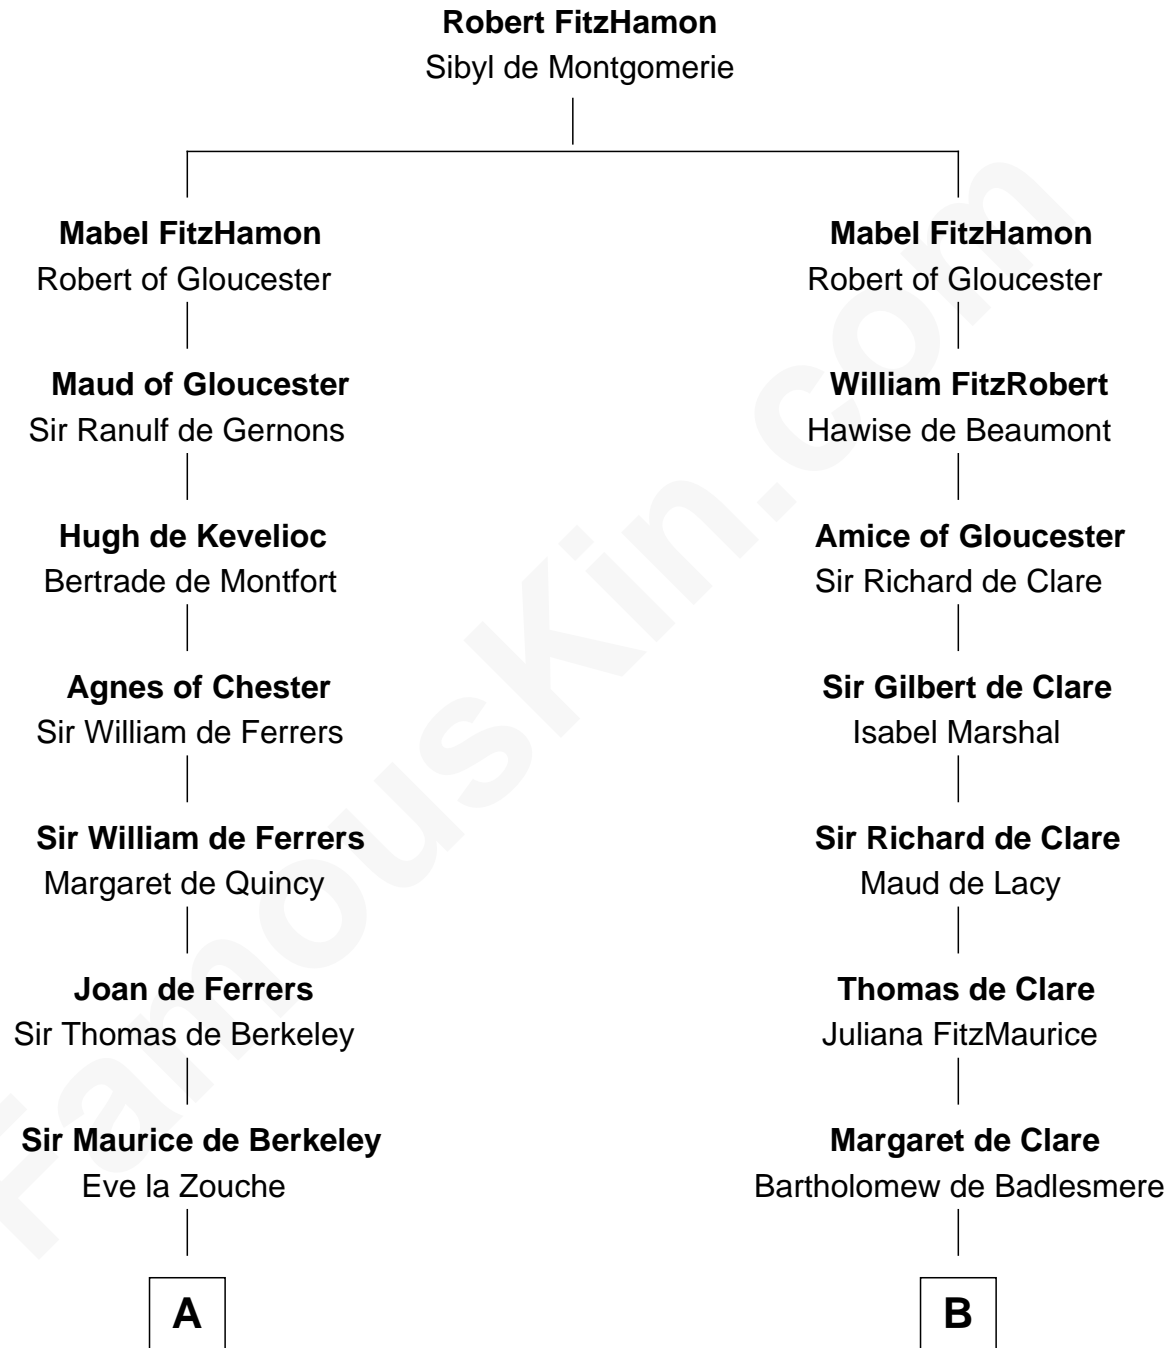

FamousKin.com

Relationship Chart of

Jane (Appleton) Pierce

First Lady of President Franklin Pierce

20th cousin 1 time removed of

Richard Henry Lee

Signer of the Declaration of Independence

C

Sarah Bradstreet
Rev. Richard Hubbard

John Hubbard
Mary Brown

Elizabeth Hubbard
Francis Appleton

Rev. Jesse Appleton
Elizabeth Means

Jane (Appleton) Pierce
First Lady of Franklin Pierce

D

Alice Eltonhead
Henry Corbin