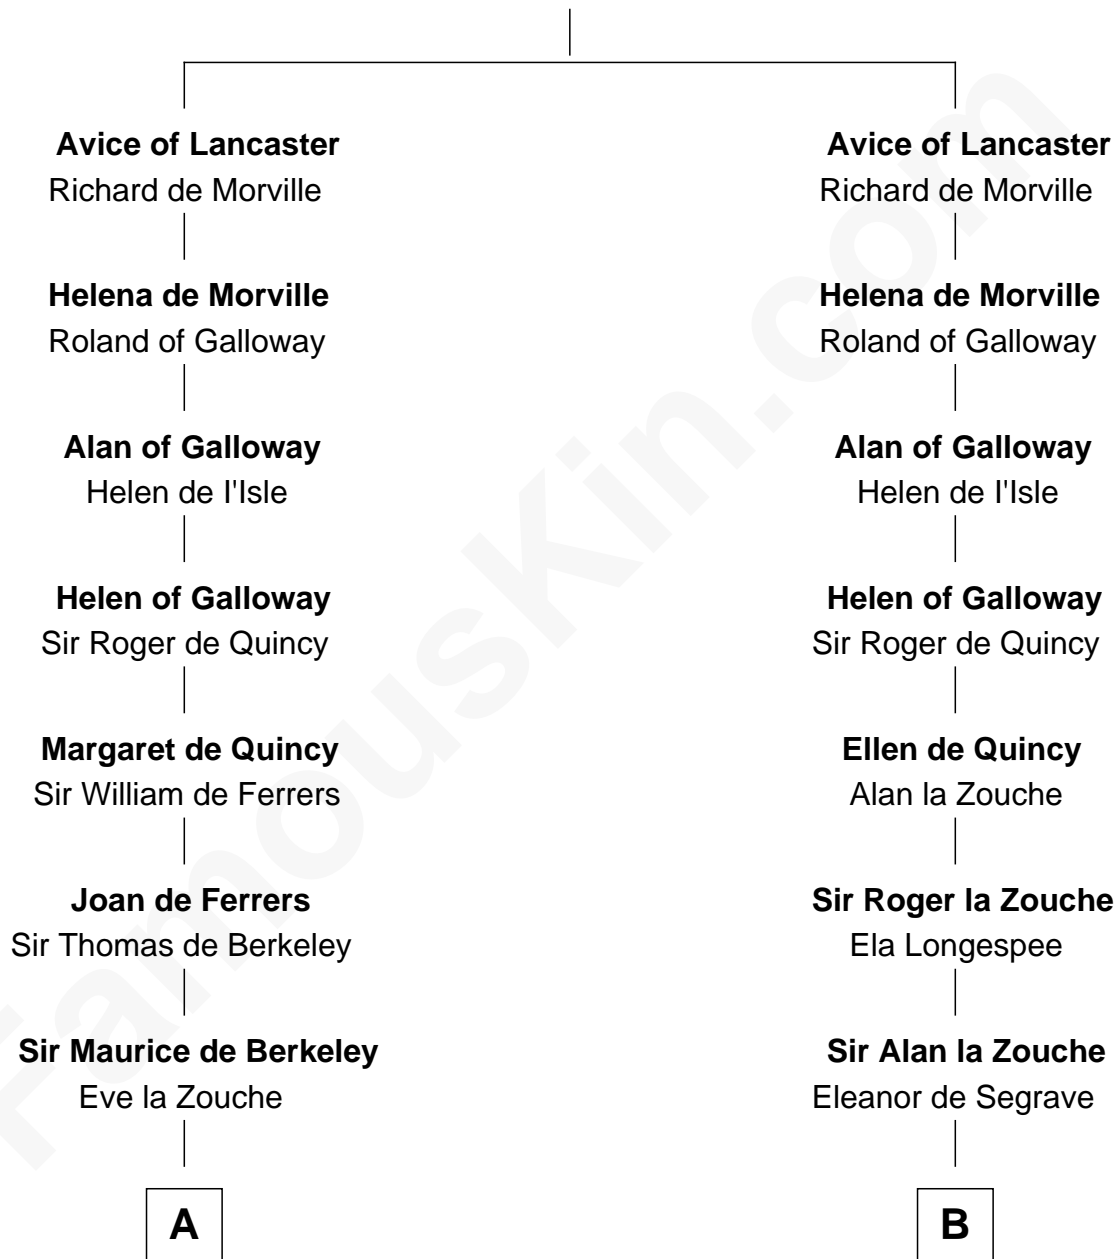

FamousKin.com

Relationship Chart of

Jane (Appleton) Pierce

First Lady of President Franklin Pierce

21st cousin of

Richard Henry Lee

Signer of the Declaration of Independence

William I de Lancaster
Gundred de Warenne