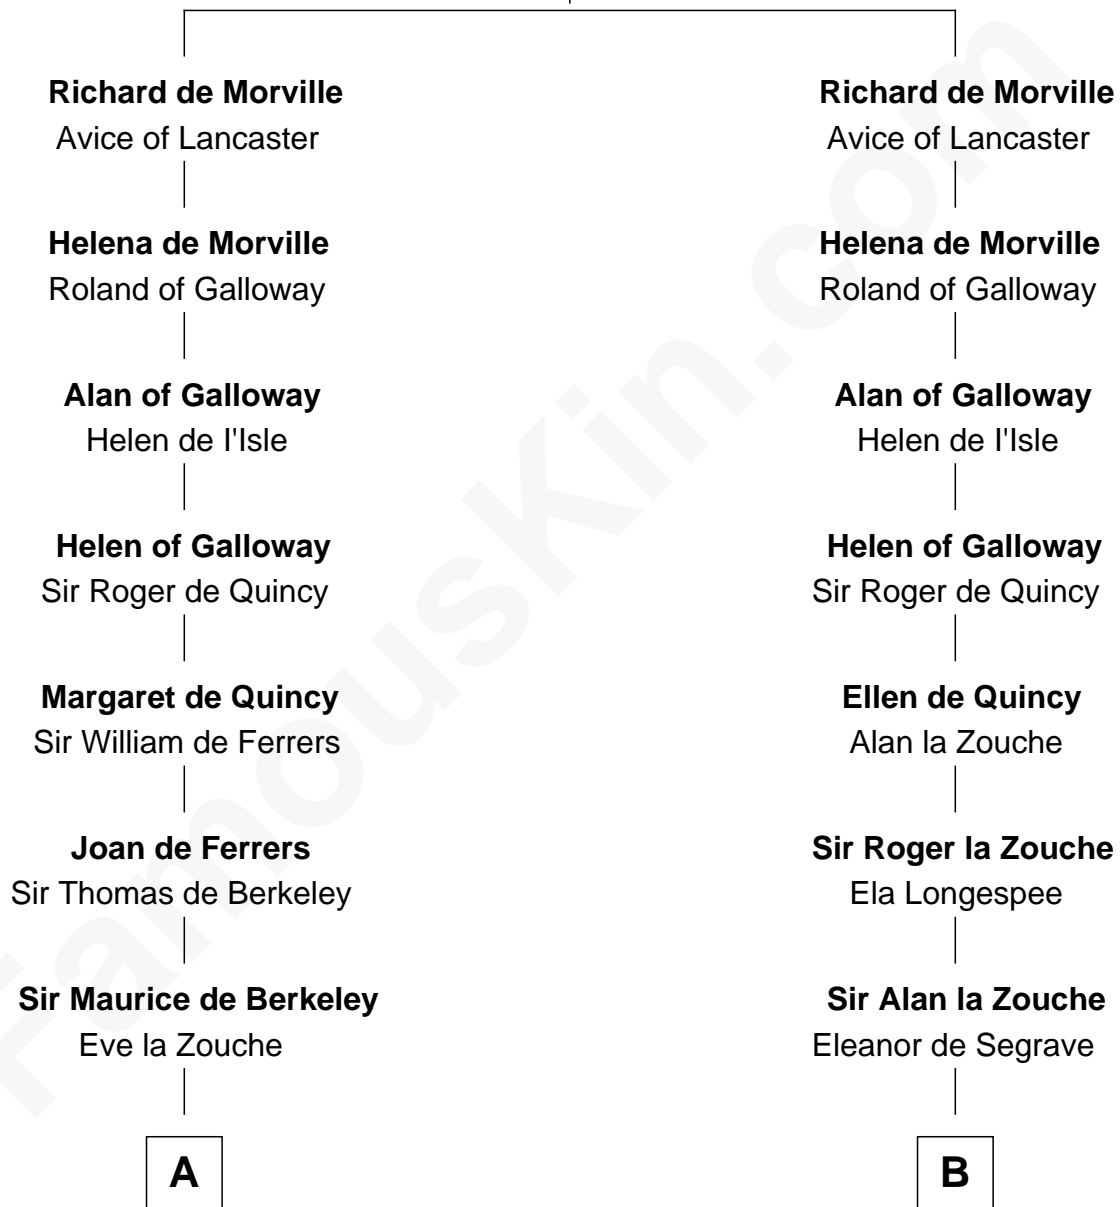

## Relationship Chart of

### Jane (Appleton) Pierce

*First Lady of President Franklin Pierce*

21st cousin of

### Richard Henry Lee

*Signer of the Declaration of Independence*

**Hugh de Morville**  
Beatrice de Beauchamp

**C**

**Sarah Bradstreet**  
Rev. Richard Hubbard

**John Hubbard**  
Mary Brown

**Elizabeth Hubbard**  
Francis Appleton