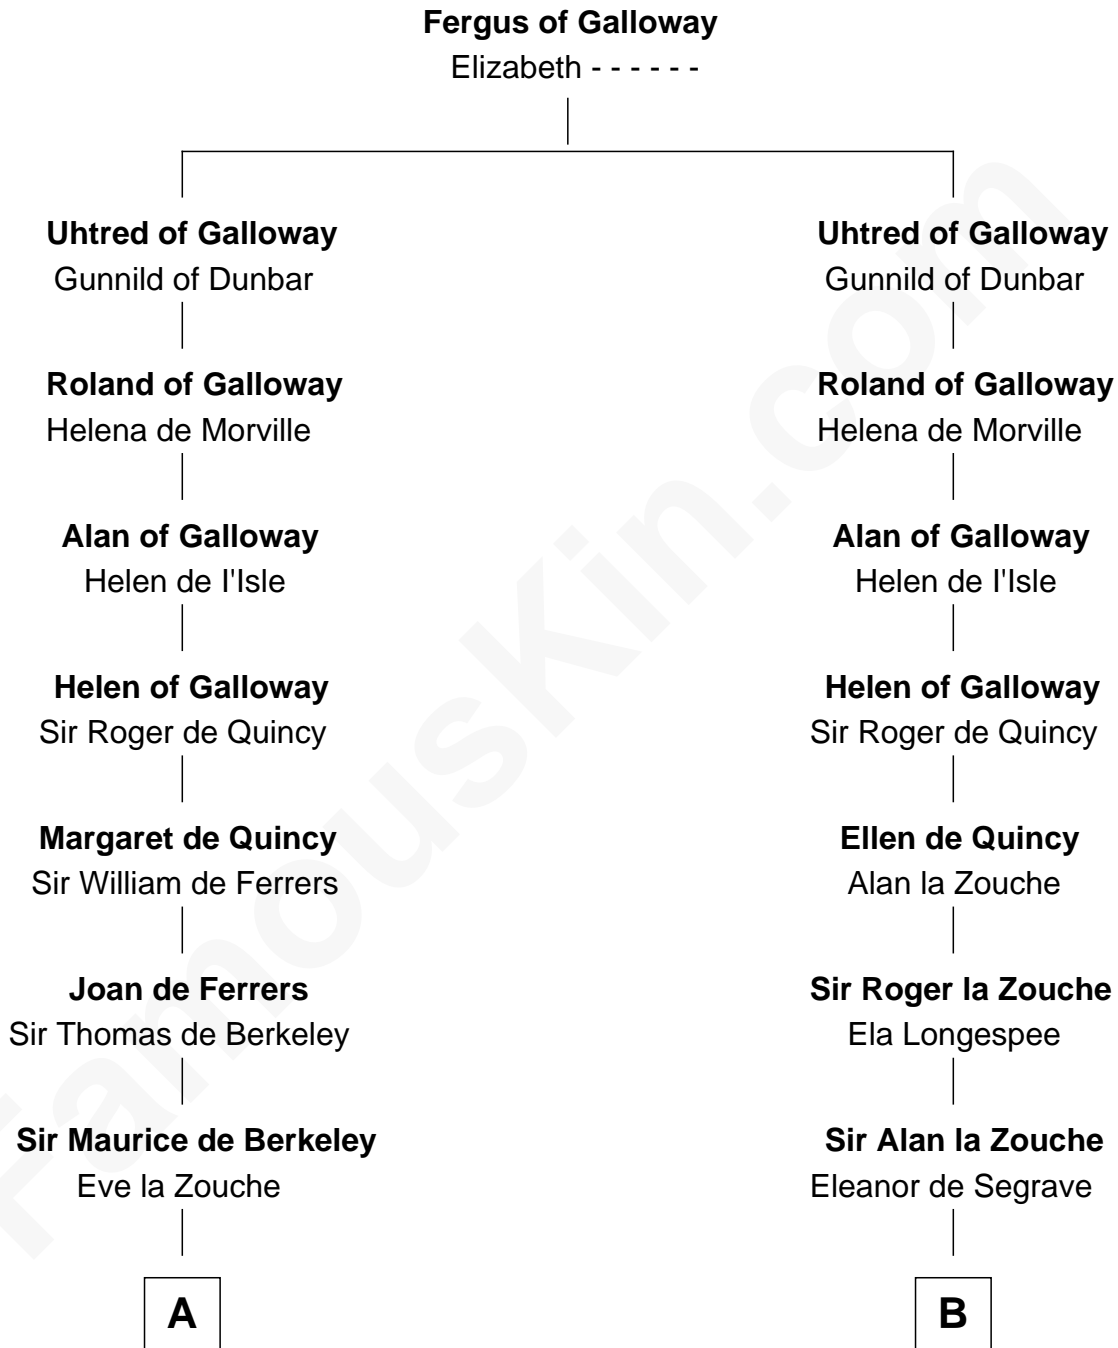

FamousKin.com

Relationship Chart of

Jane (Appleton) Pierce

First Lady of President Franklin Pierce

21st cousin of

Richard Henry Lee

Signer of the Declaration of Independence