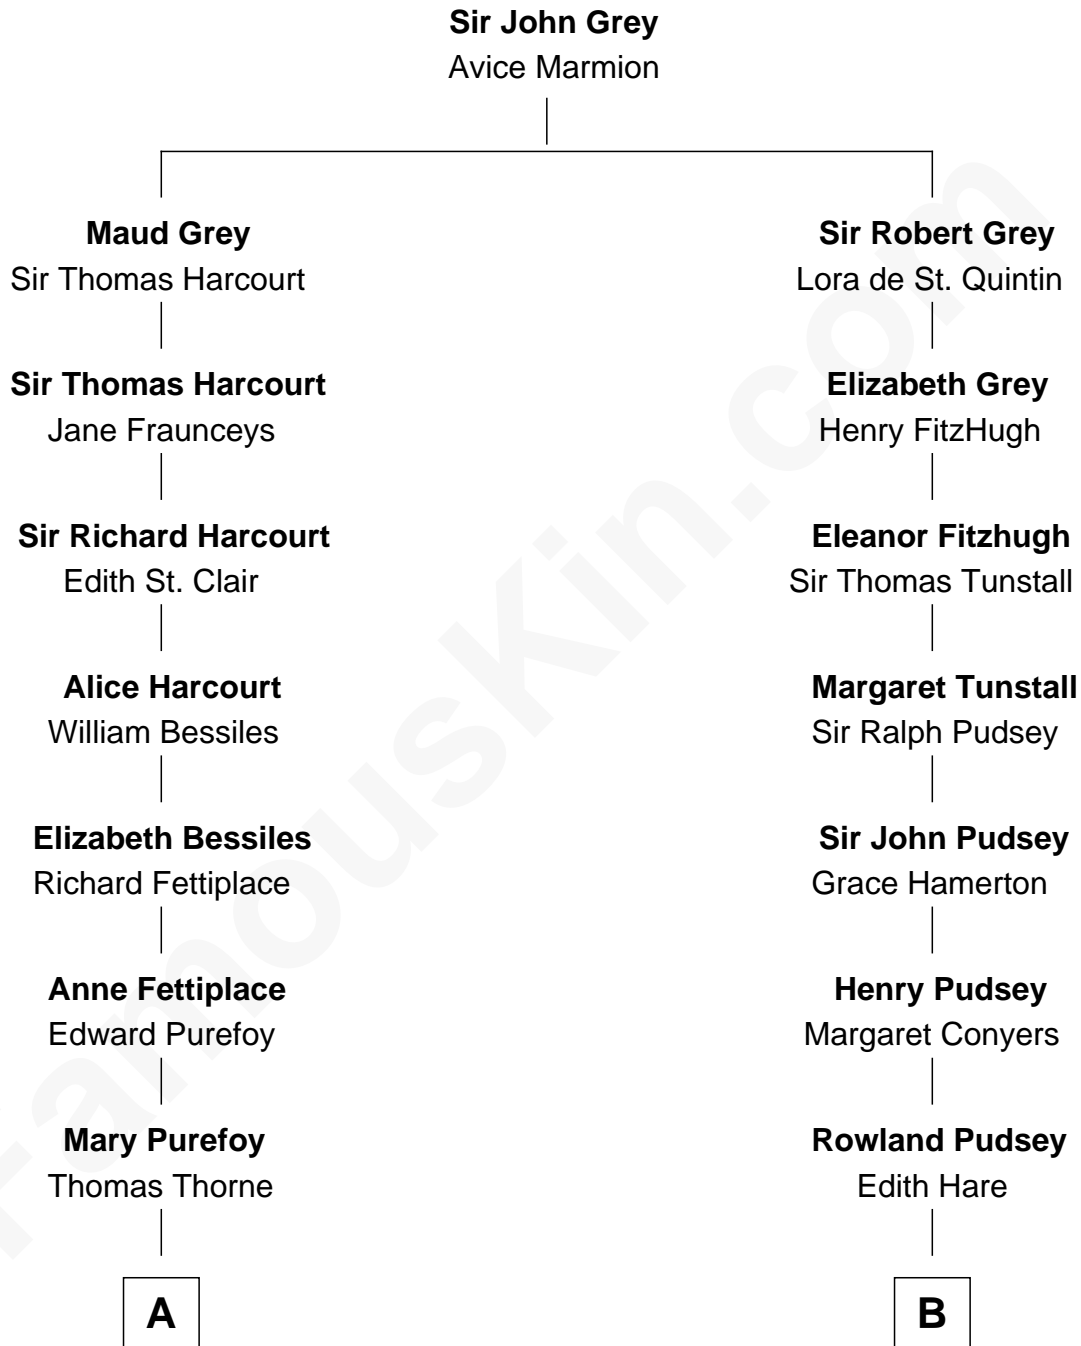

FamousKin.com

Relationship Chart of

Jane (Appleton) Pierce

First Lady of President Franklin Pierce

14th cousin 1 time removed of

Richard Henry Lee

Signer of the Declaration of Independence

A

Susanna Thorne

Roger Dudley

Gov. Thomas Dudley

Dorothy York

Anne Dudley

Gov. Simon Bradstreet

Sarah Bradstreet

Rev. Richard Hubbard