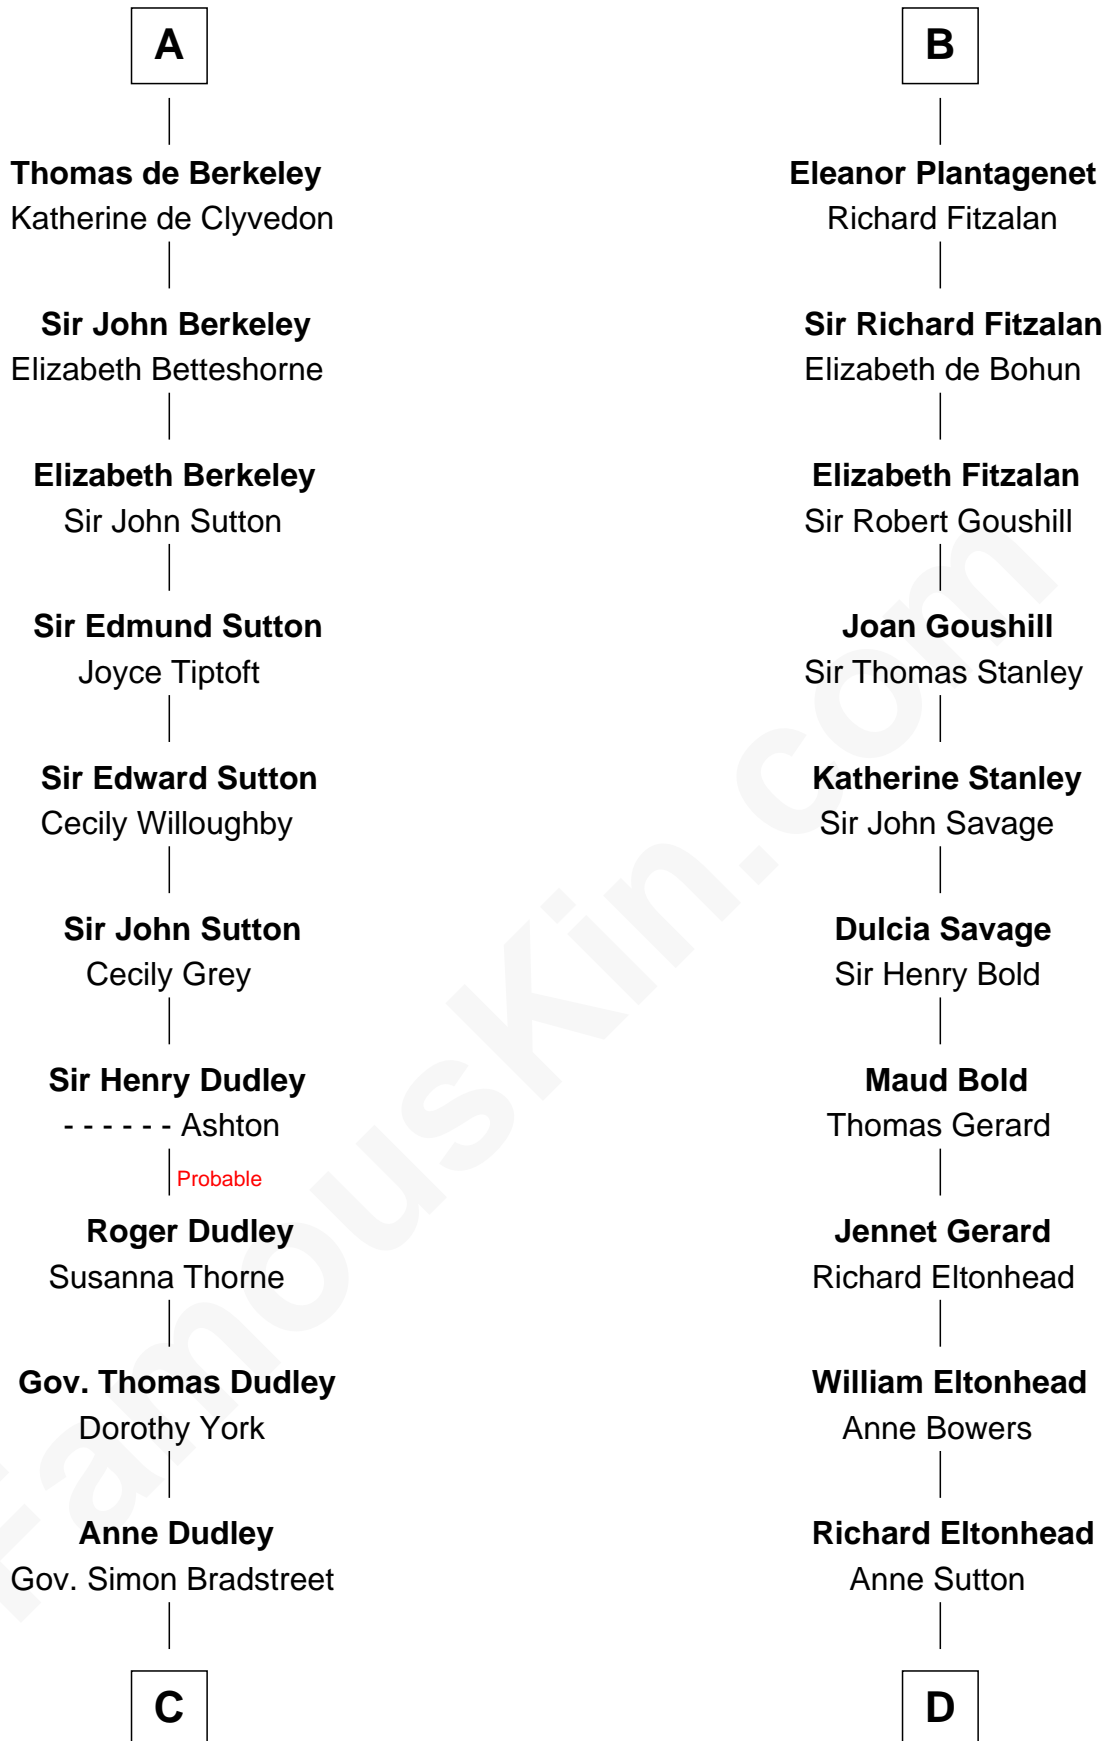

FamousKin.com

Relationship Chart of Jane (Appleton) Pierce

First Lady of President Franklin Pierce

20th cousin 1 time removed of

Richard Henry Lee

Signer of the Declaration of Independence

Gilbert Fitzrichard de Clare
Adeliza de Clermont-en-Beauvaisis

Eve de Braiose

Sir William de Cantilupe

Milicent de Cantilupe

Eudo la Zouche

Eve la Zouche

Sir Maurice de Berkeley

A

Richard Fitzgilbert de Clare

William de Beauchamp

Isabella de Beauchamp

Sir Patrick de Chaworth

Maud de Chaworth

Henry Plantagenet

B

C

Sarah Bradstreet
Rev. Richard Hubbard

John Hubbard
Mary Brown

Elizabeth Hubbard
Francis Appleton

Rev. Jesse Appleton
Elizabeth Means

Jane (Appleton) Pierce
First Lady of Franklin Pierce

D

Alice Eltonhead
Henry Corbin

Laetitia Corbin
Richard Lee