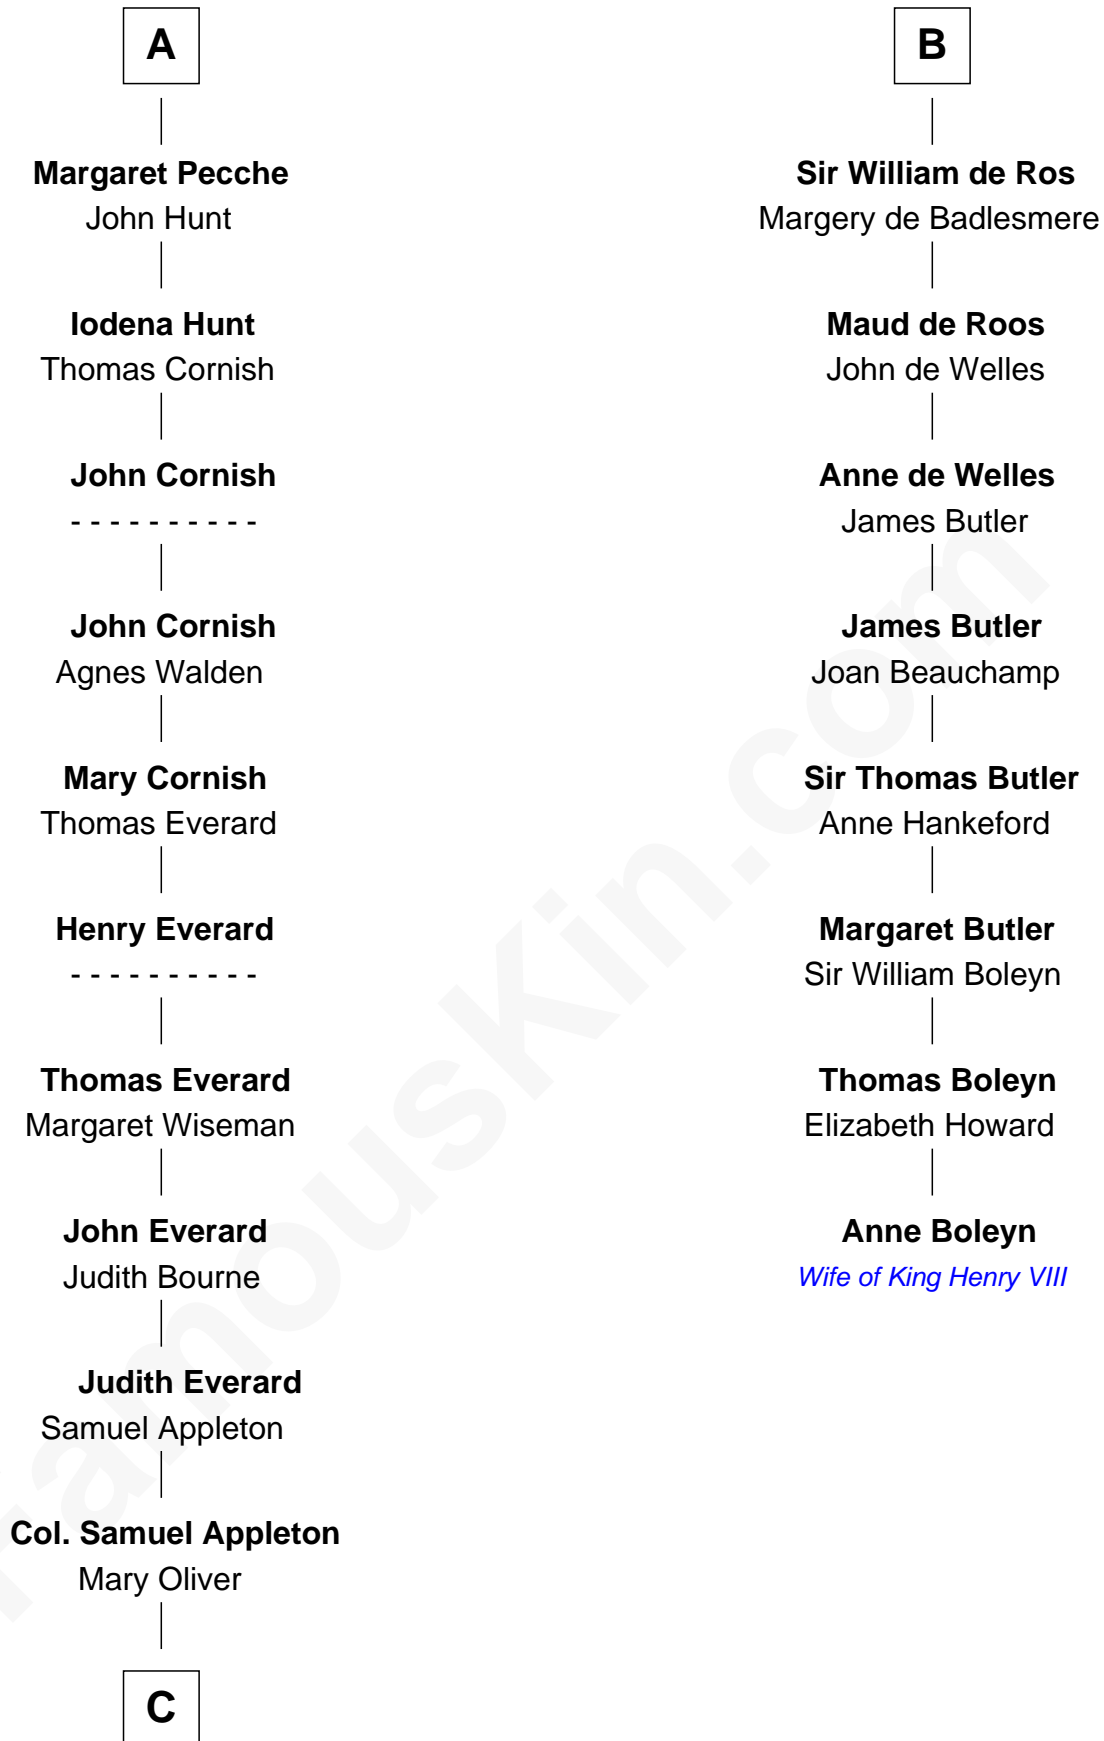

## Relationship Chart of

### Jane (Appleton) Pierce

First Lady of President Franklin Pierce

14th cousin 7 times removed of

### Anne Boleyn

2nd Wife of King Henry VIII

Norman Ranulf

**C**

Isaac Appleton  
Priscilla Baker

Isaac Appleton  
Elizabeth Sawyer

Francis Appleton  
Elizabeth Hubbard

Rev. Jesse Appleton  
Elizabeth Means