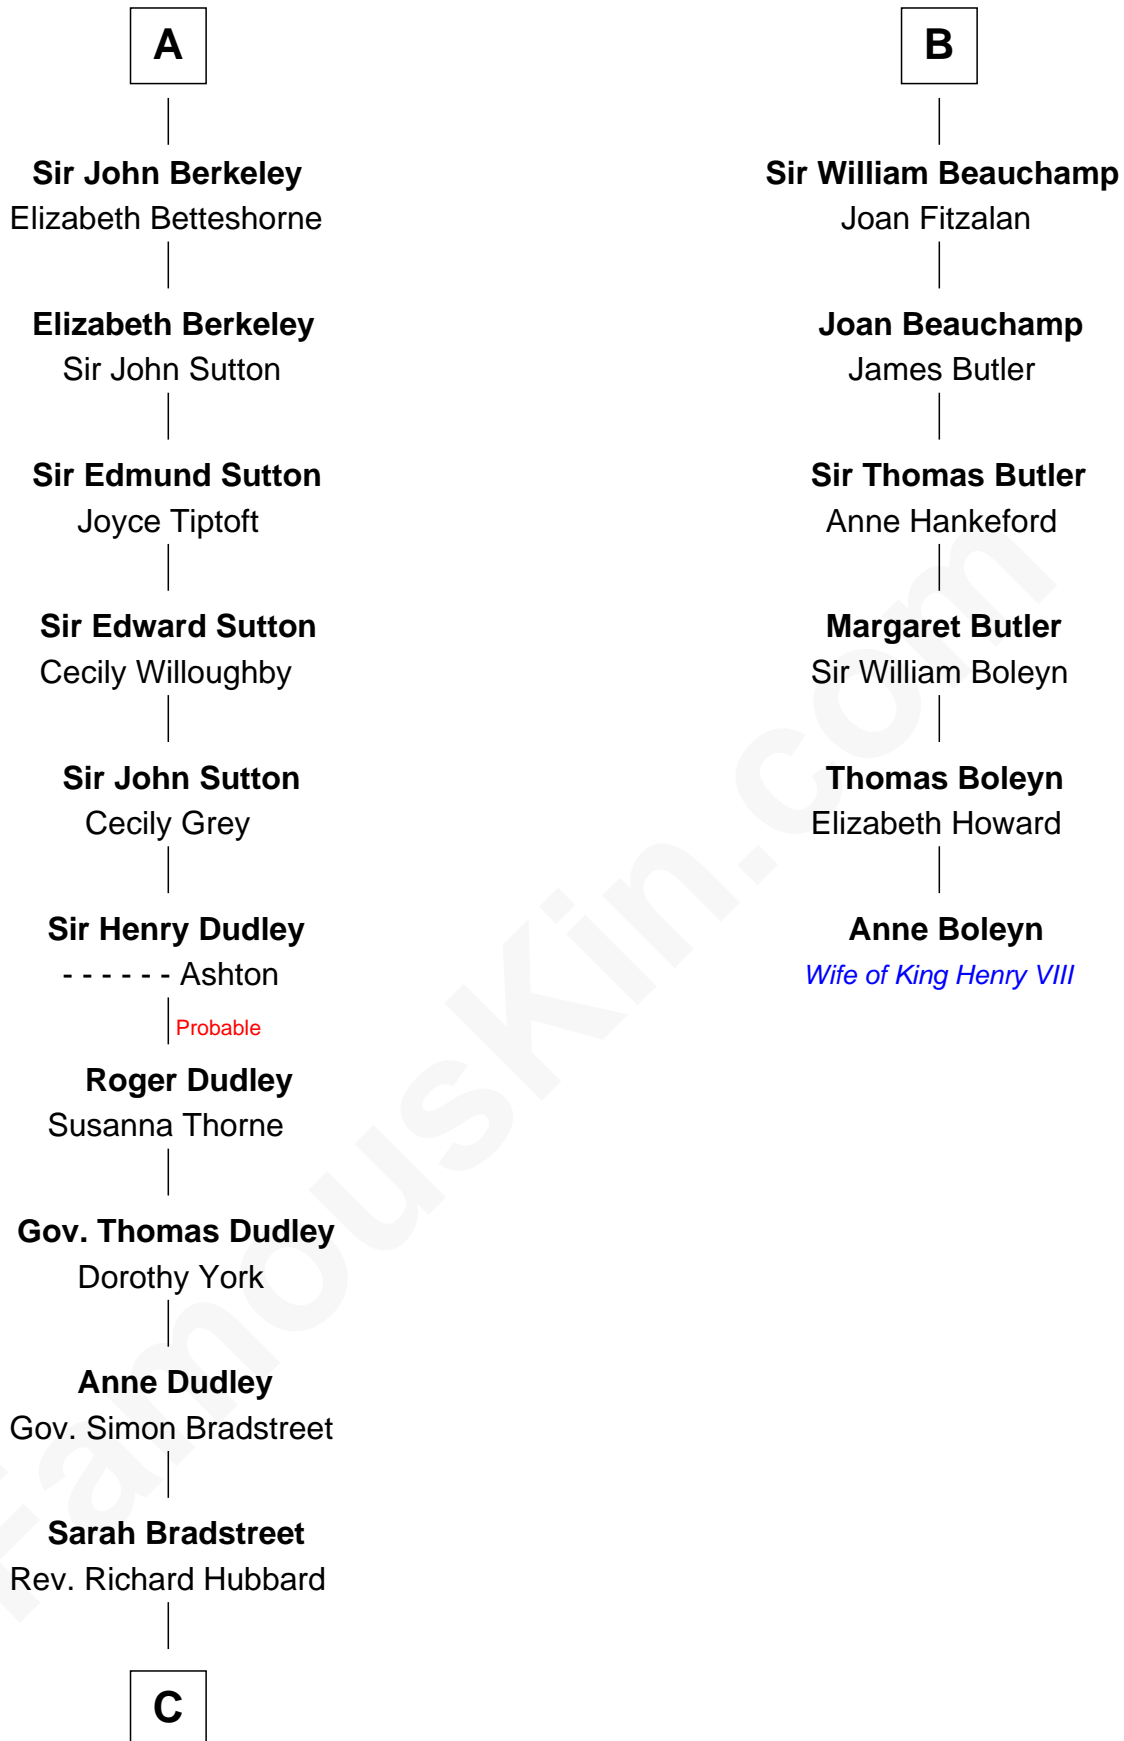

## Relationship Chart of

### Jane (Appleton) Pierce

First Lady of President Franklin Pierce

12th cousin 8 times removed of

### Anne Boleyn

2nd Wife of King Henry VIII

**Gilbert Fitzgilbert de Clare**

Isabel de Beaumont

**C**

John Hubbard

Mary Brown

Elizabeth Hubbard