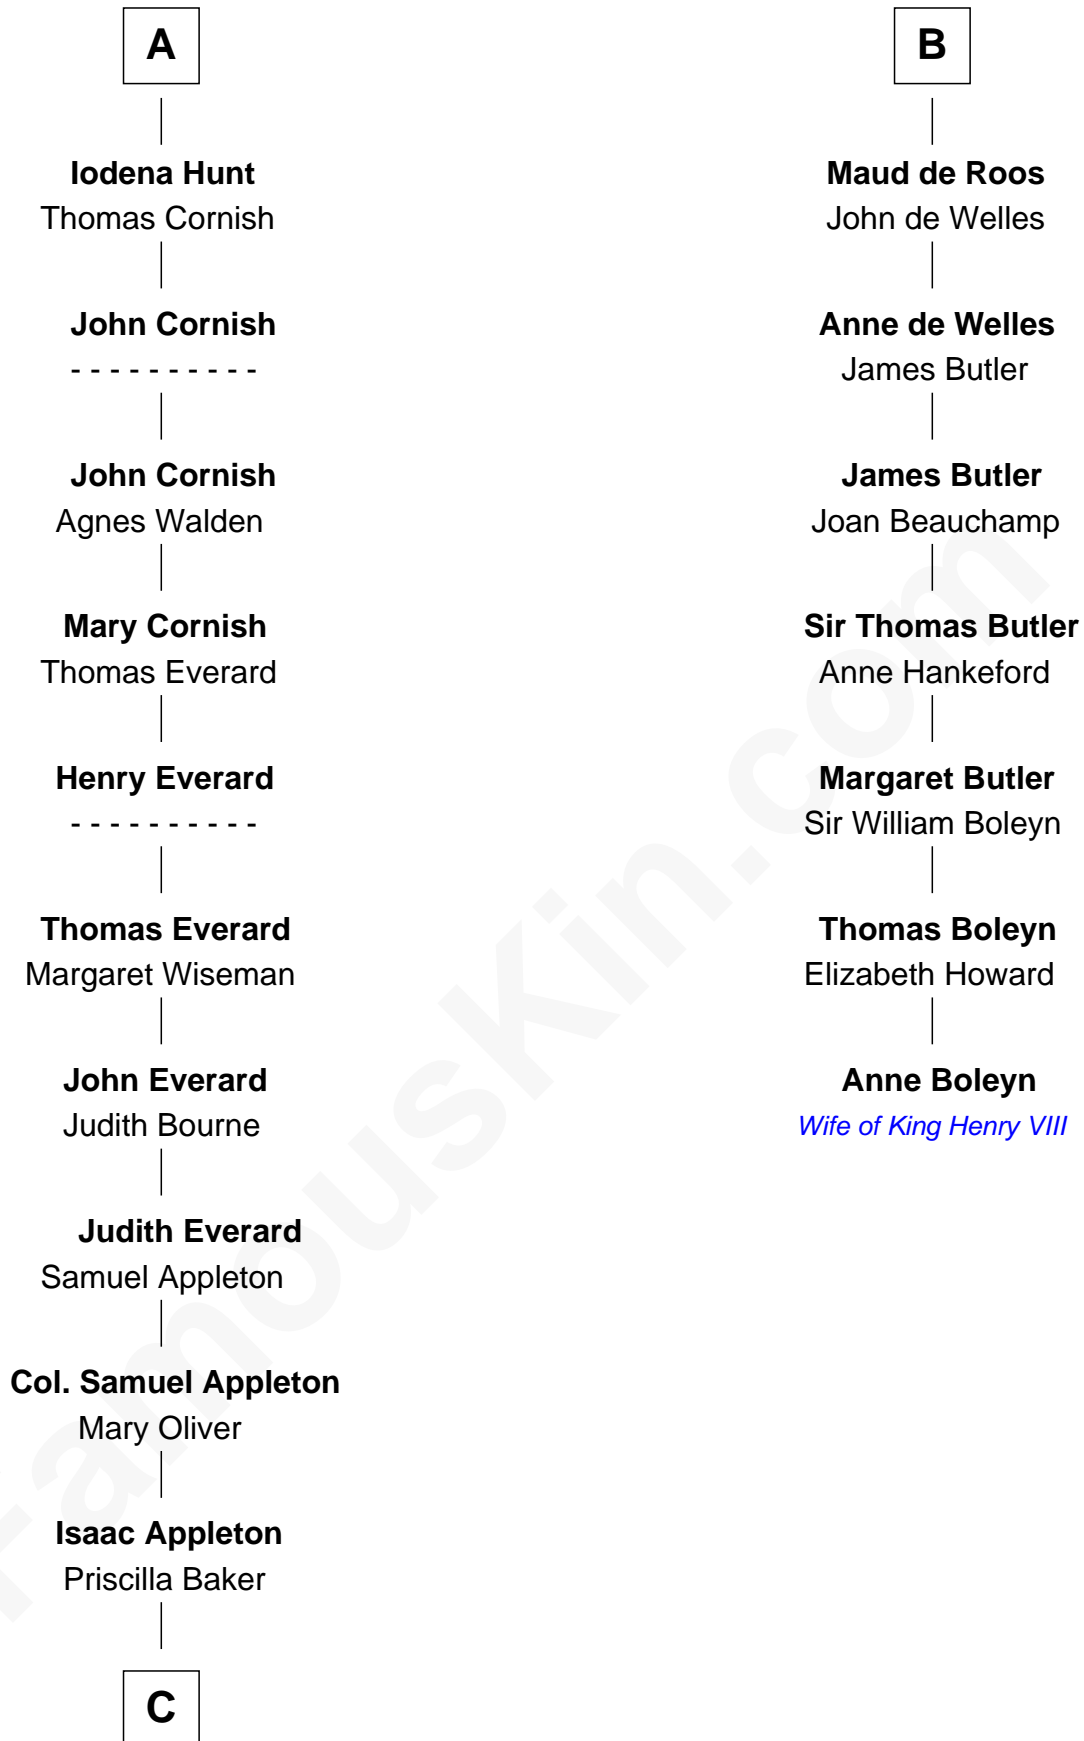

FamousKin.com

Relationship Chart of

Jane (Appleton) Pierce

First Lady of President Franklin Pierce

13th cousin 7 times removed of

Anne Boleyn

2nd Wife of King Henry VIII

C

—
Isaac Appleton
Elizabeth Sawyer

—
Francis Appleton
Elizabeth Hubbard

—
Rev. Jesse Appleton
Elizabeth Means

—
Jane (Appleton) Pierce
First Lady of Franklin Pierce

FamousKin.com