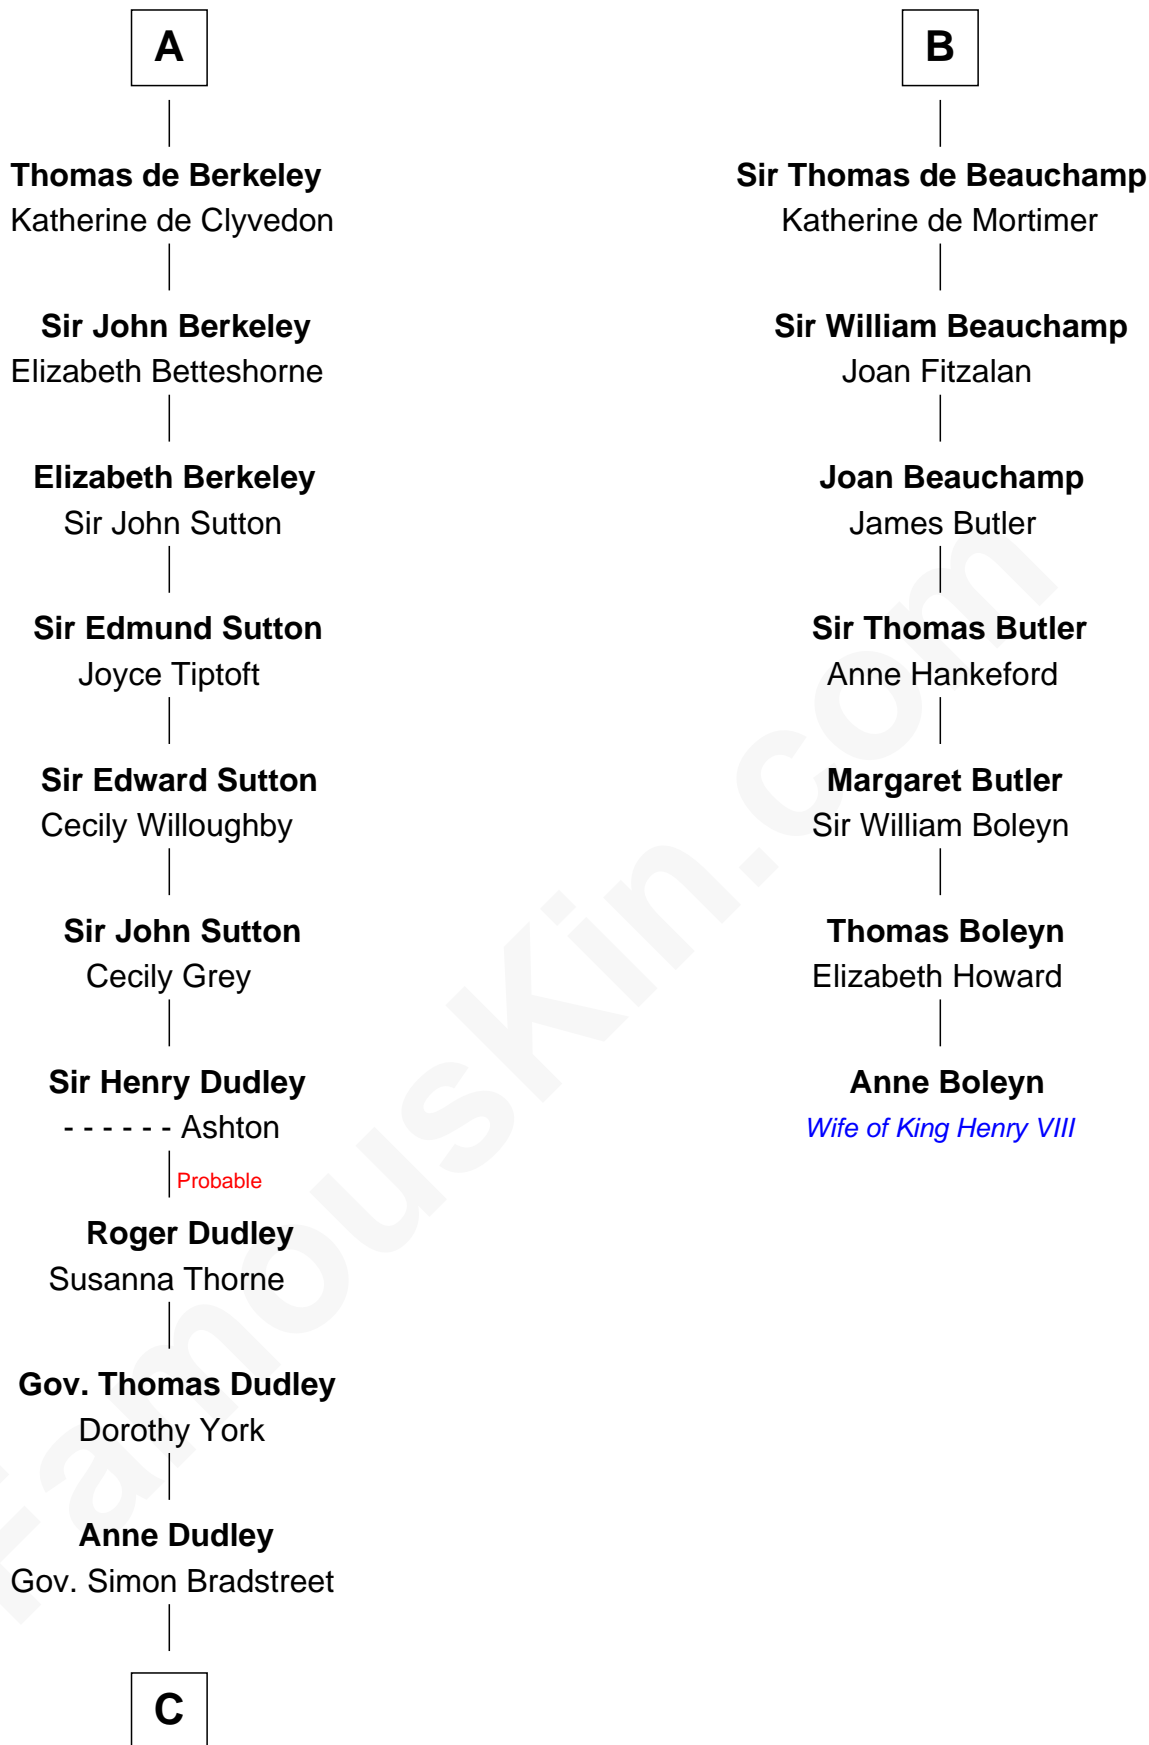

FamousKin.com

Relationship Chart of

Jane (Appleton) Pierce

First Lady of President Franklin Pierce

13th cousin 8 times removed of

Anne Boleyn

2nd Wife of King Henry VIII

Ranulf de Briquessart

Margaret Goz

C

Sarah Bradstreet
Rev. Richard Hubbard

John Hubbard
Mary Brown

Elizabeth Hubbard
Francis Appleton

Rev. Jesse Appleton
Elizabeth Means

Jane (Appleton) Pierce
First Lady of Franklin Pierce