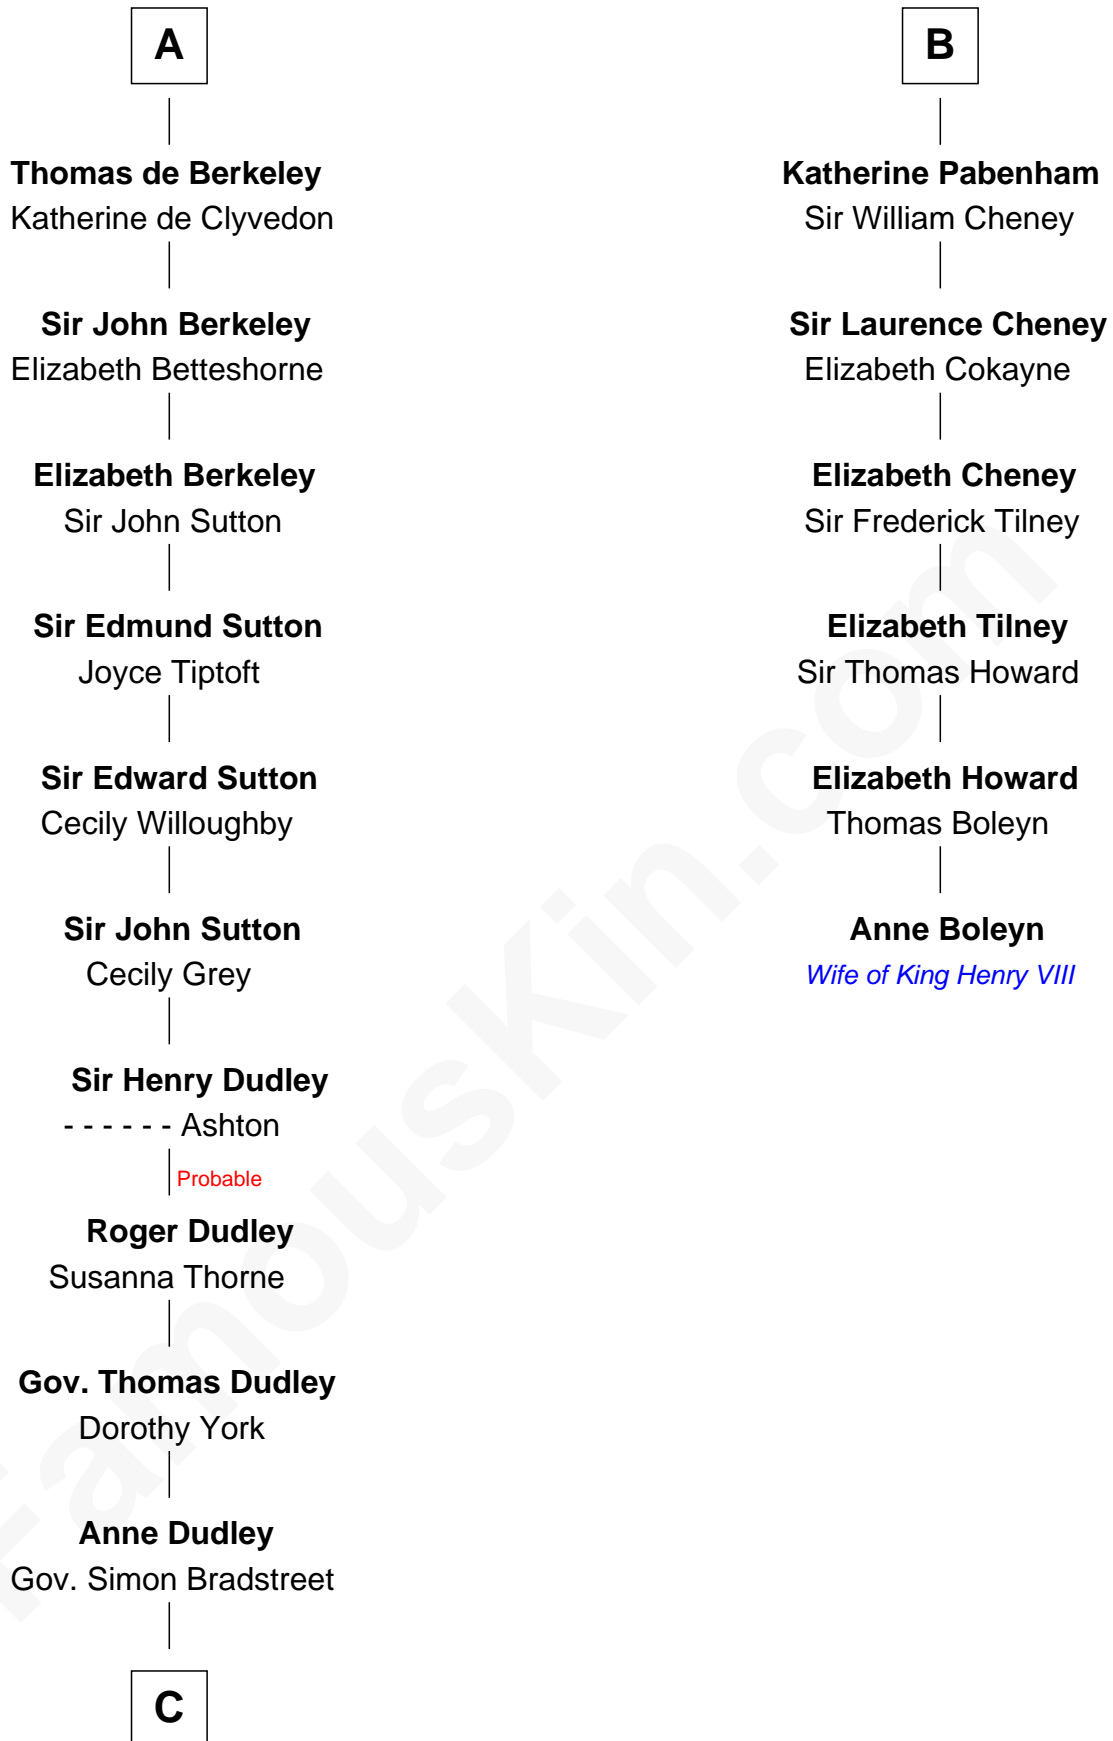

FamousKin.com

Relationship Chart of

Jane (Appleton) Pierce

First Lady of President Franklin Pierce

12th cousin 9 times removed of

Anne Boleyn

2nd Wife of King Henry VIII

William I de Lancaster
Gundred de Warenne

C

Sarah Bradstreet
Rev. Richard Hubbard

John Hubbard
Mary Brown

Elizabeth Hubbard
Francis Appleton

Rev. Jesse Appleton
Elizabeth Means

Jane (Appleton) Pierce
First Lady of Franklin Pierce