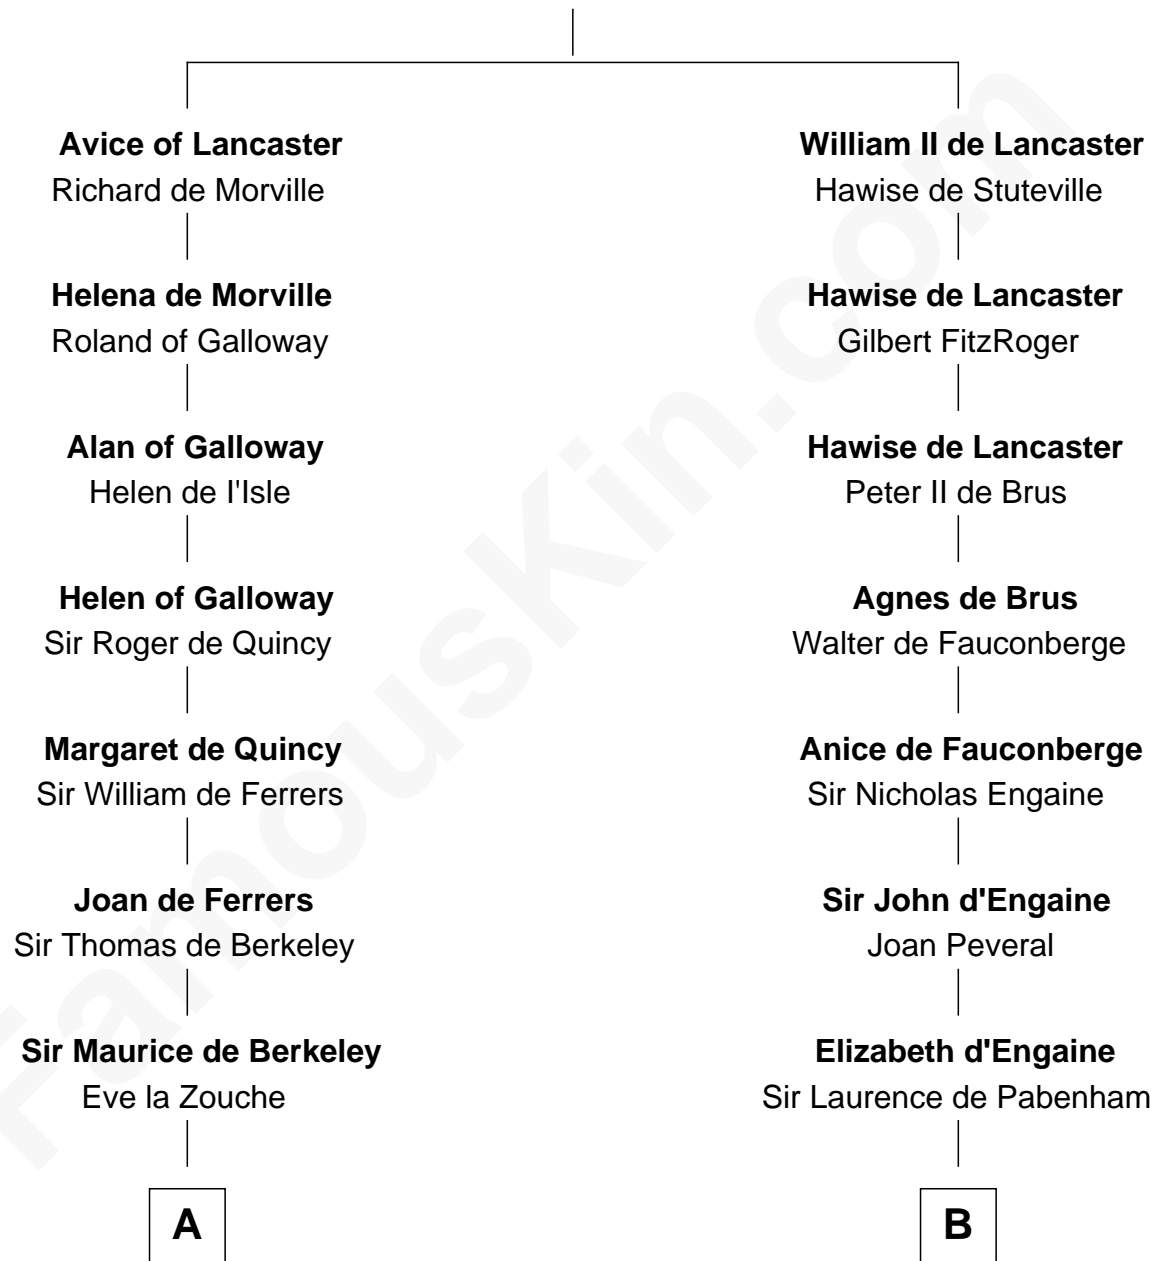

FamousKin.com

Relationship Chart of

Jane (Appleton) Pierce

First Lady of President Franklin Pierce

12th cousin 9 times removed of

Anne Boleyn

2nd Wife of King Henry VIII

William I de Lancaster
Gundred de Warenne

C

Sarah Bradstreet
Rev. Richard Hubbard

John Hubbard
Mary Brown

Elizabeth Hubbard
Francis Appleton

Rev. Jesse Appleton
Elizabeth Means

Jane (Appleton) Pierce
First Lady of Franklin Pierce