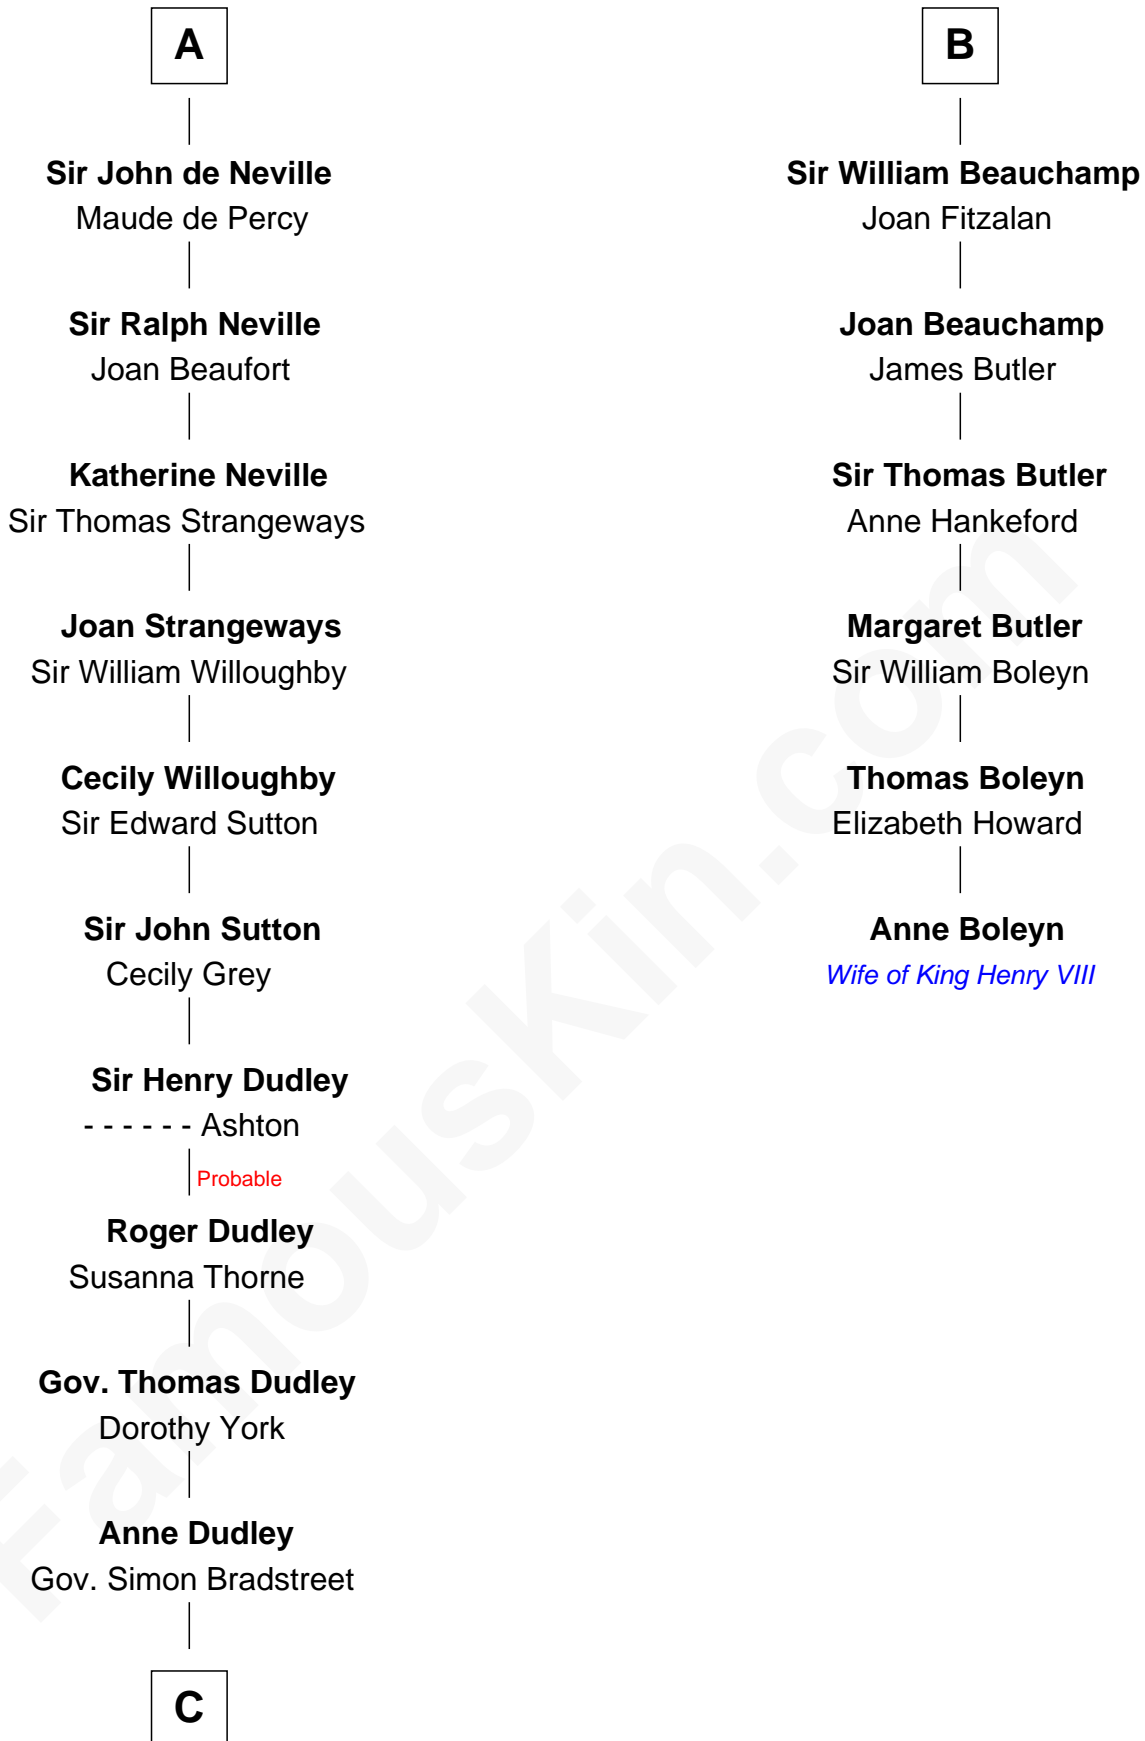

FamousKin.com

Relationship Chart of

Jane (Appleton) Pierce

First Lady of President Franklin Pierce

12th cousin 9 times removed of

Anne Boleyn

2nd Wife of King Henry VIII

Roger de Tony

Ida of Hainault

Sir Ralph de Tony

Margaret Beaumont

Ida de Tony

Sir Roger le Bigod

Mary le Bigod

Ranulph FitzRobert

Sir Ralph FitzRanulph

Sir Ralph de Tony

Margaret Beaumont

Ida de Tony

Sir Roger le Bigod

Hugh le Bigod

Maud Marshal

Isabel le Bigod

Sir John FitzGeoffrey

Maud FitzJohn

William de Beauchamp

Guy de Beauchamp

Alice de Toeni

Sir Thomas de Beauchamp

Katherine de Mortimer

B

C