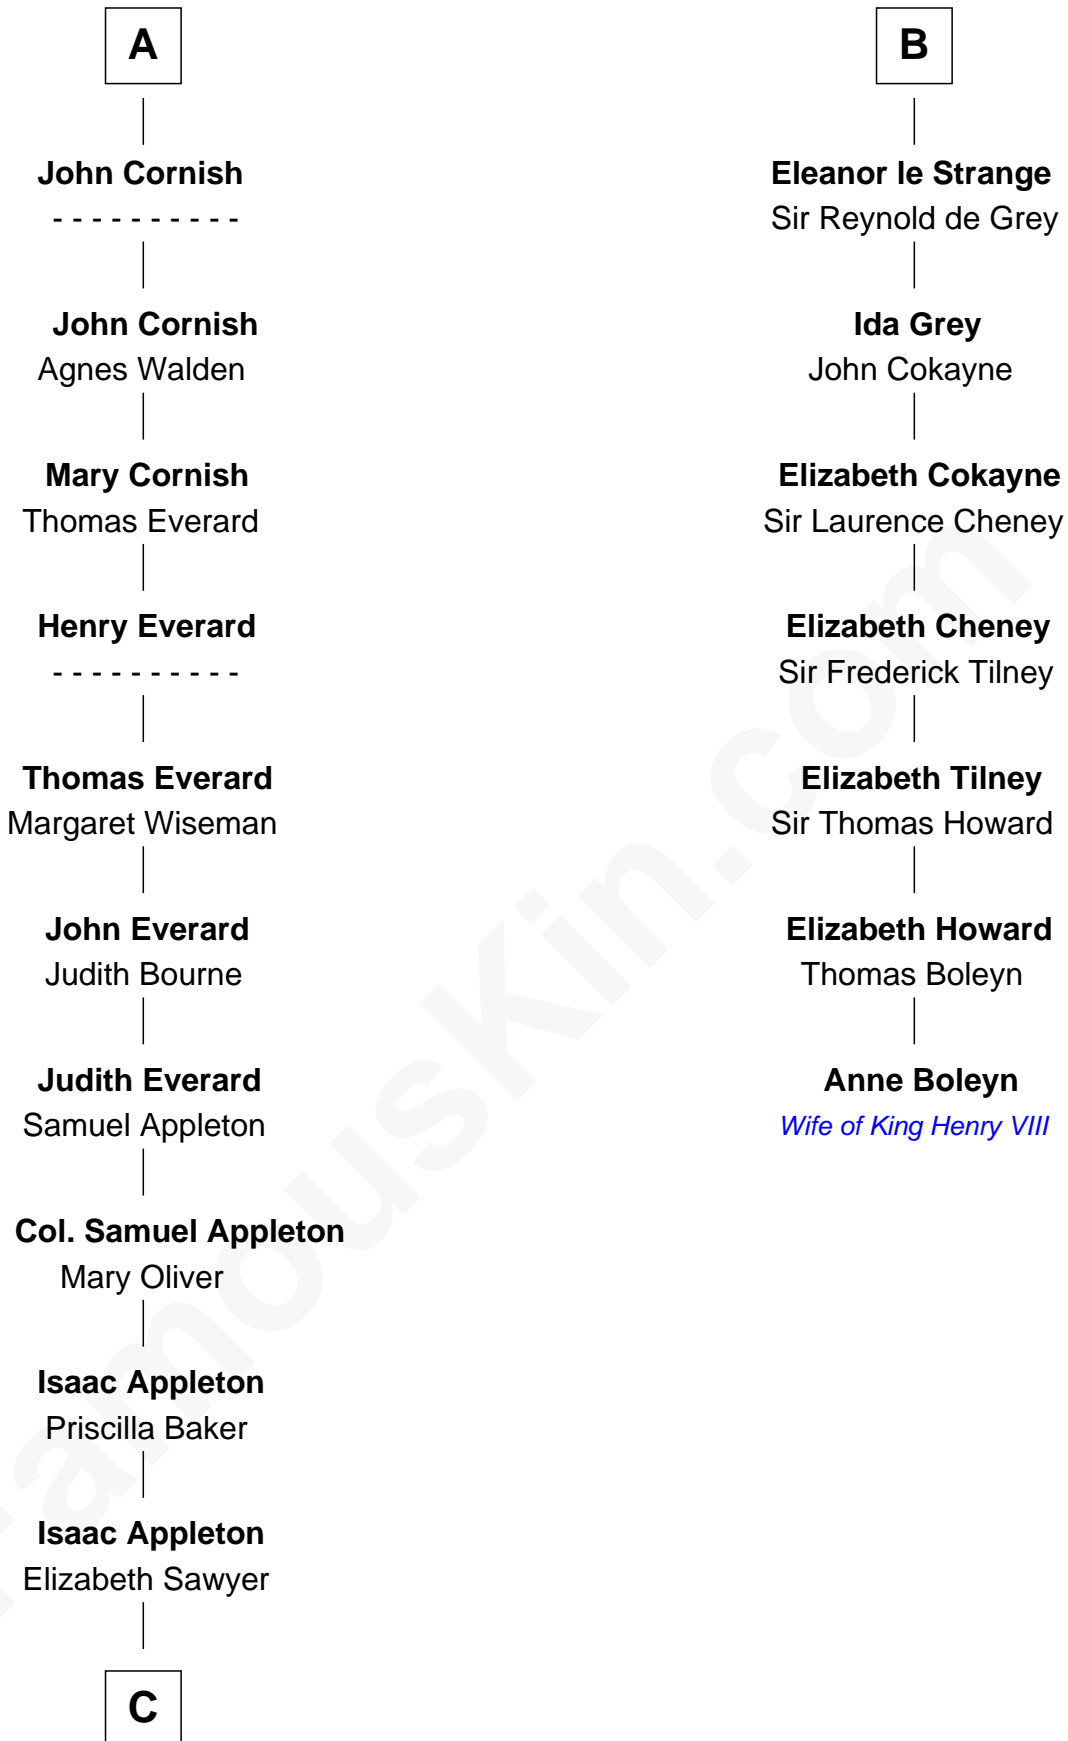

## Relationship Chart of

### Jane (Appleton) Pierce

First Lady of President Franklin Pierce

13th cousin 6 times removed of

**Anne Boleyn**

2nd Wife of King Henry VIII

Richard de Lucy

**C**

Francis Appleton  
Elizabeth Hubbard

Rev. Jesse Appleton  
Elizabeth Means

Jane (Appleton) Pierce  
*First Lady of Franklin Pierce*

FamousKin.com