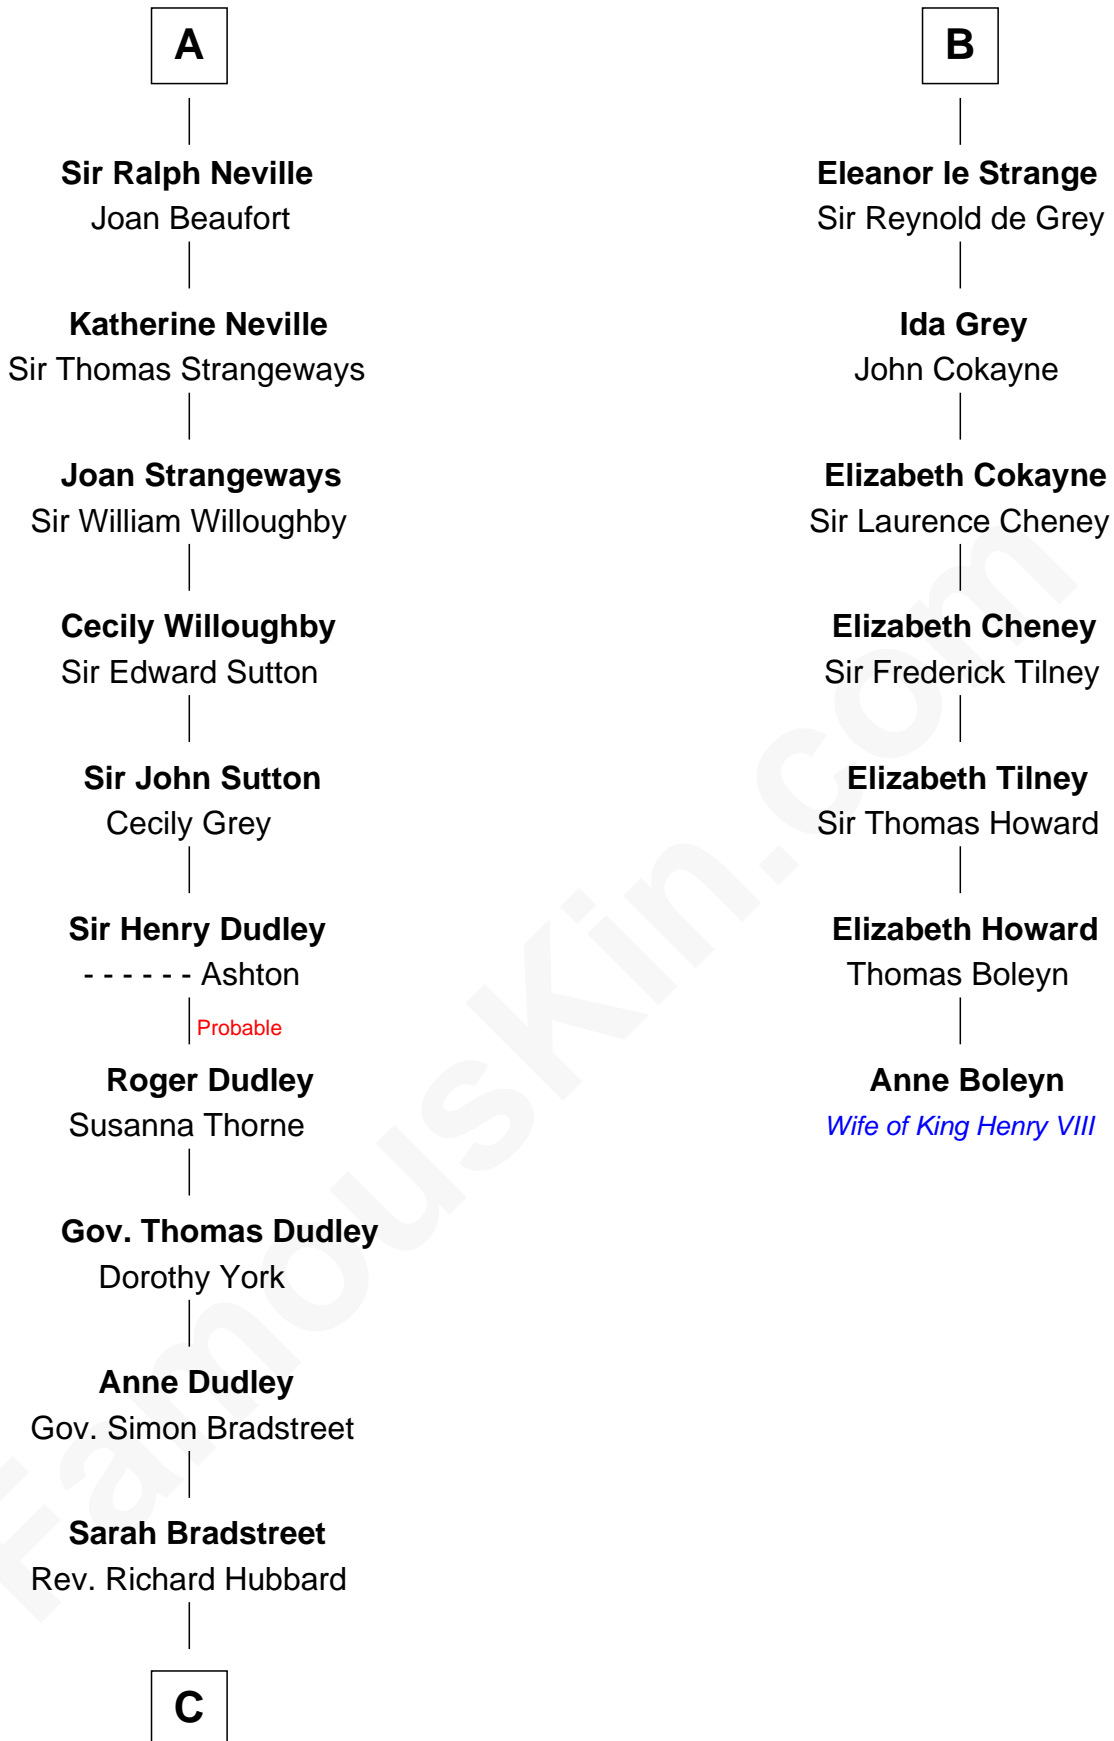

FamousKin.com

Relationship Chart of Jane (Appleton) Pierce

First Lady of President Franklin Pierce

13th cousin 7 times removed of

Anne Boleyn

2nd Wife of King Henry VIII

Robert III de Vitre

C

John Hubbard

Mary Brown

Elizabeth Hubbard

Francis Appleton

Rev. Jesse Appleton

Elizabeth Means

Jane (Appleton) Pierce

First Lady of Franklin Pierce