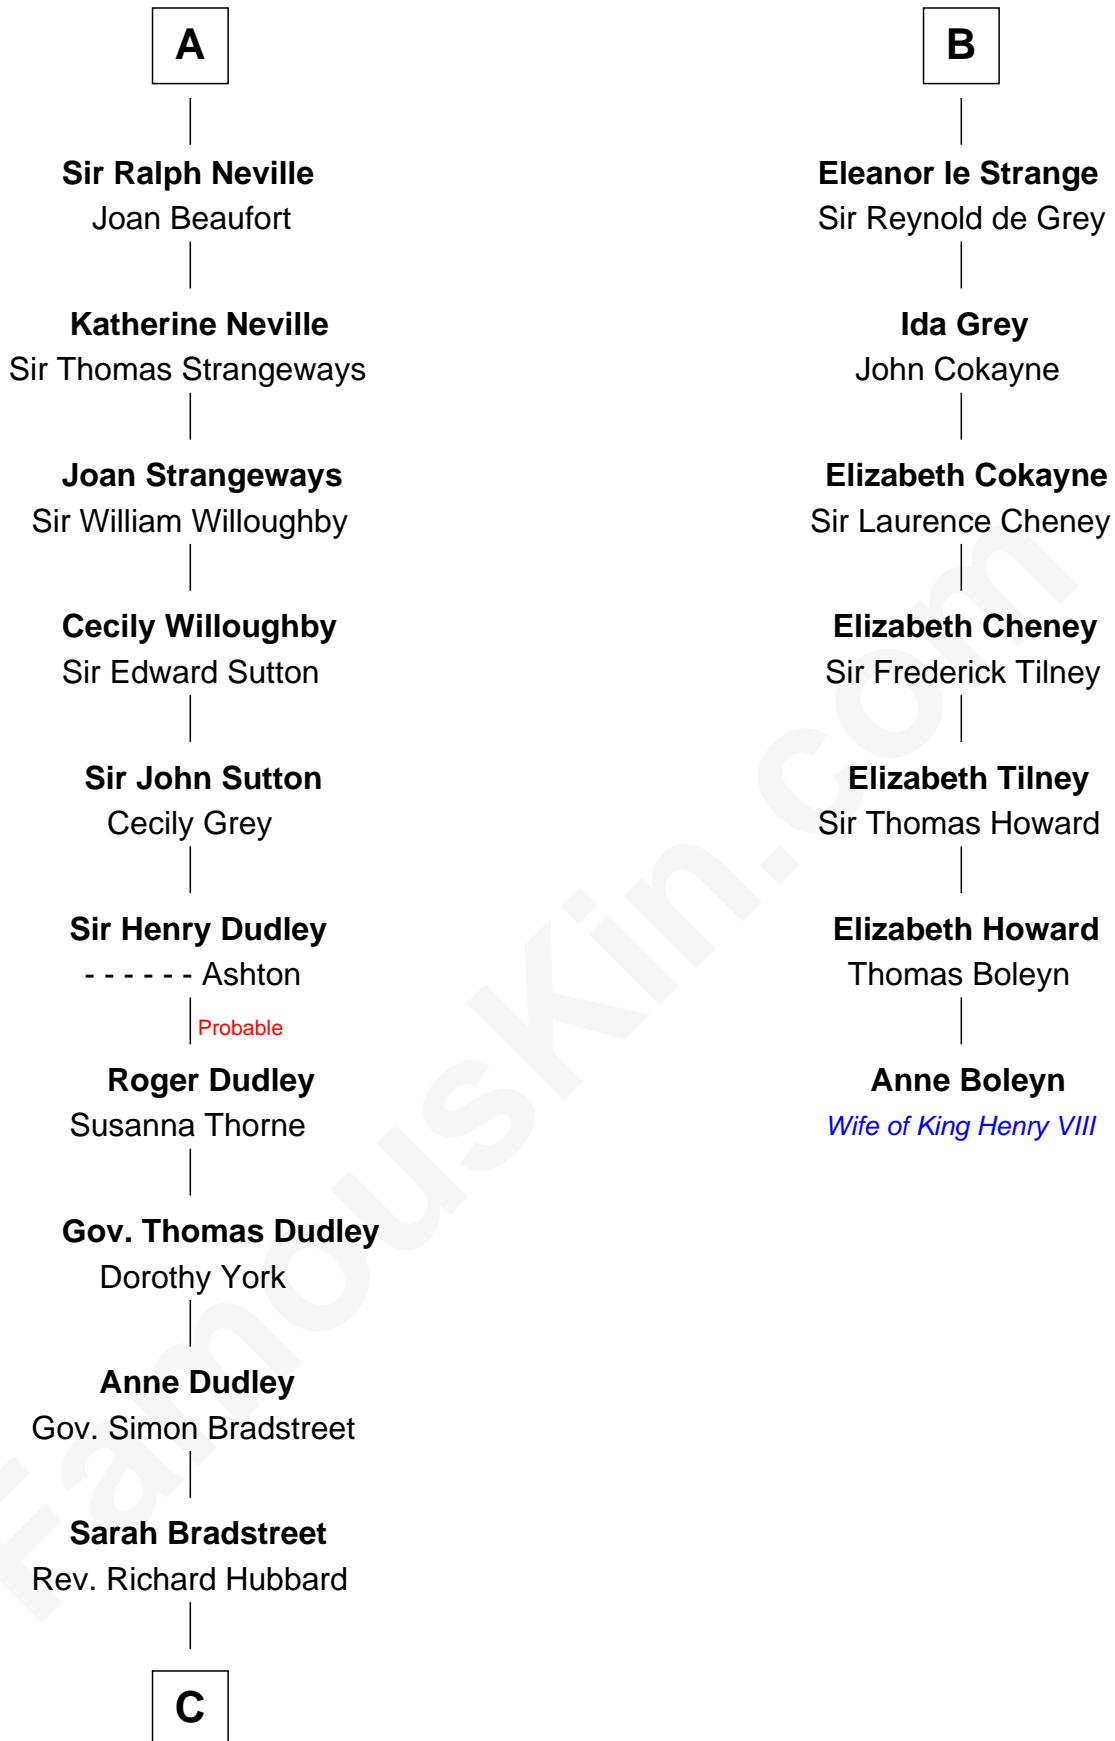

FamousKin.com

Relationship Chart of

Jane (Appleton) Pierce

First Lady of President Franklin Pierce

13th cousin 7 times removed of

Anne Boleyn

2nd Wife of King Henry VIII

C

John Hubbard

Mary Brown

Elizabeth Hubbard

Francis Appleton

Rev. Jesse Appleton

Elizabeth Means

Jane (Appleton) Pierce

First Lady of Franklin Pierce