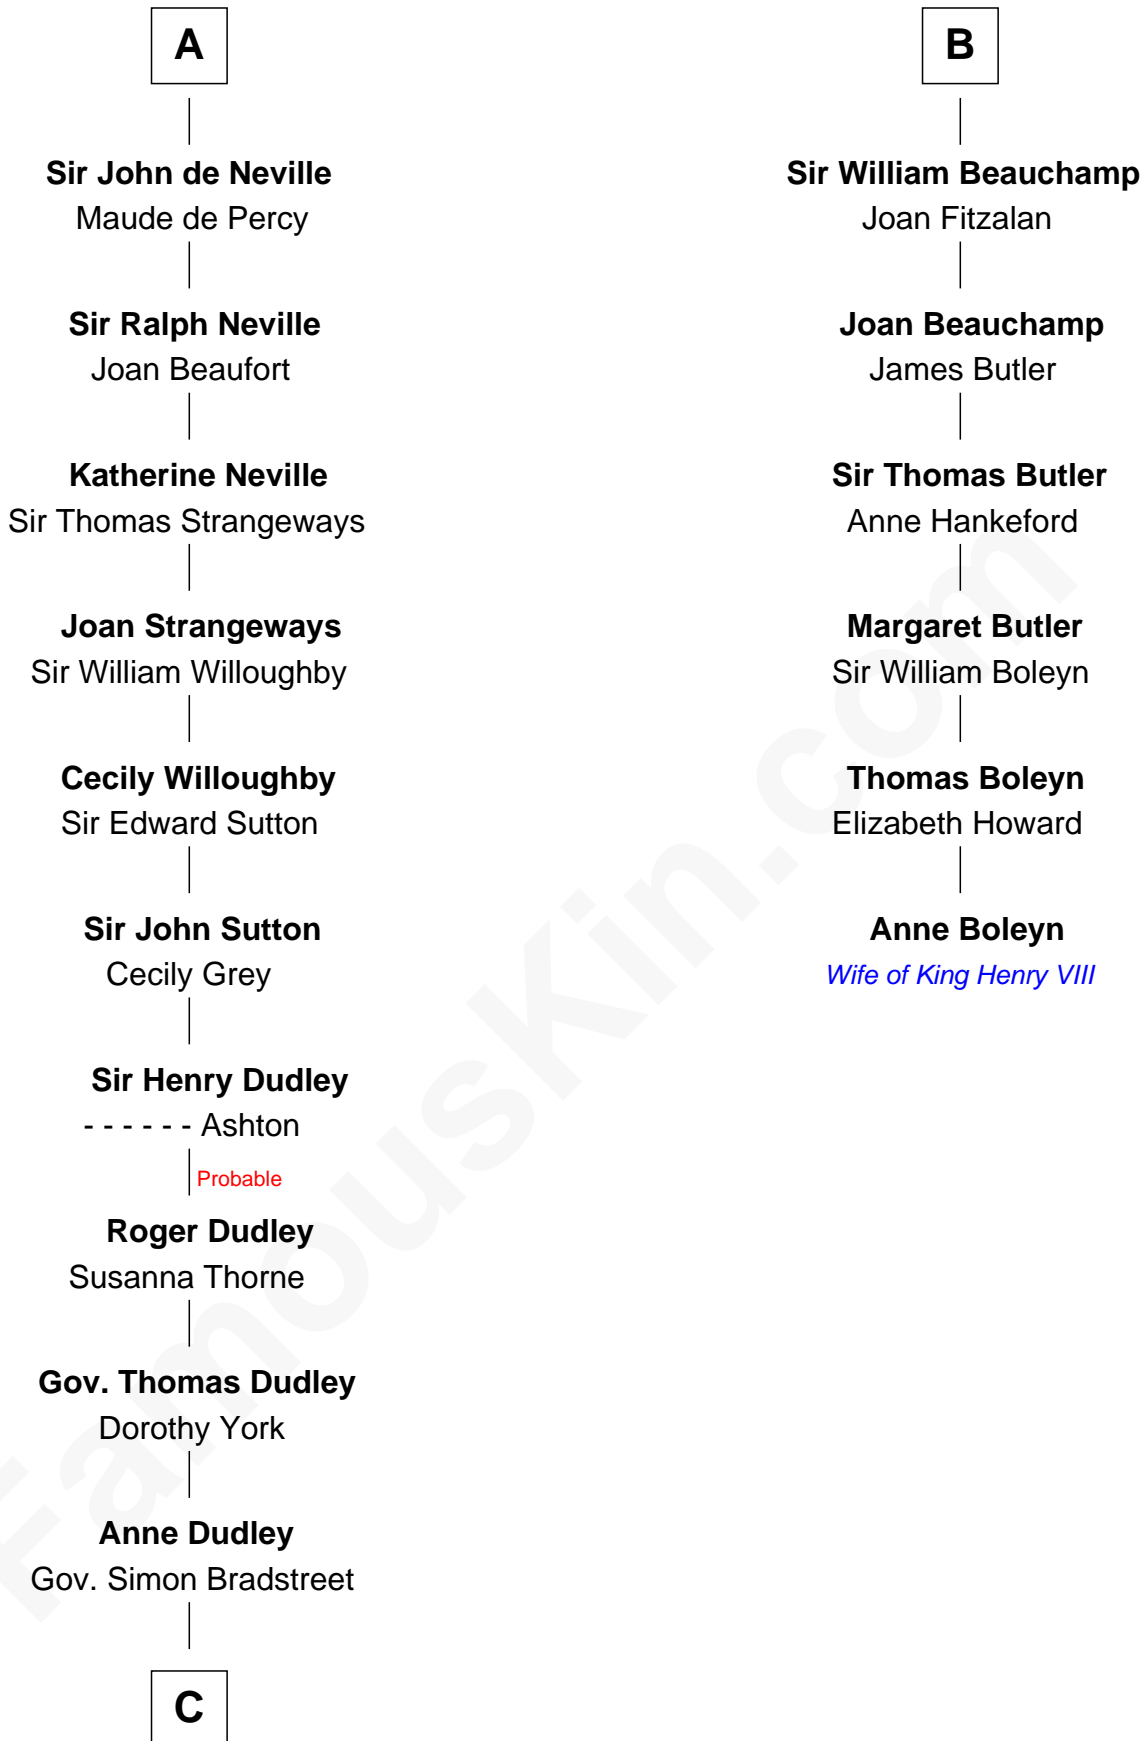

FamousKin.com

Relationship Chart of

Jane (Appleton) Pierce

First Lady of President Franklin Pierce

12th cousin 9 times removed of

Anne Boleyn

2nd Wife of King Henry VIII

Aubrey de Vere

Alice Fitzrichard de Clare

C

Sarah Bradstreet
Rev. Richard Hubbard

John Hubbard
Mary Brown

Elizabeth Hubbard
Francis Appleton

Rev. Jesse Appleton
Elizabeth Means

Jane (Appleton) Pierce
First Lady of Franklin Pierce