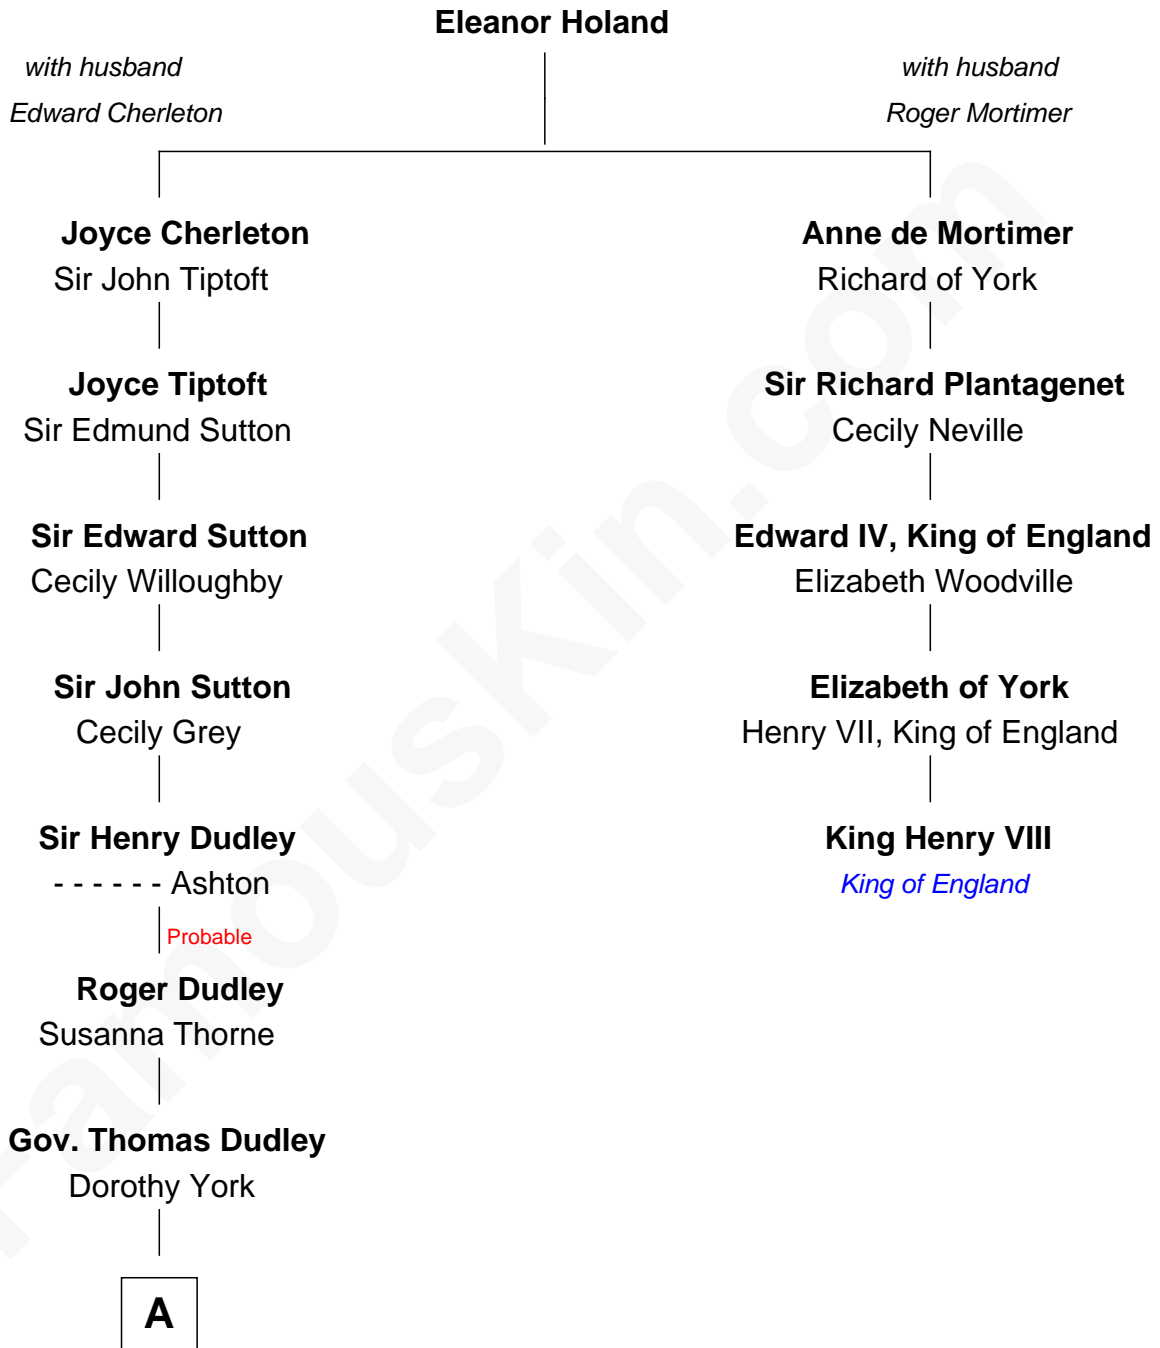

# FamousKin.com

## Relationship Chart of

### Jane (Appleton) Pierce

First Lady of President Franklin Pierce

4th cousin 8 times removed of

**King Henry VIII**  
King of England

**A**

—  
**Anne Dudley**

Gov. Simon Bradstreet

—  
**Sarah Bradstreet**