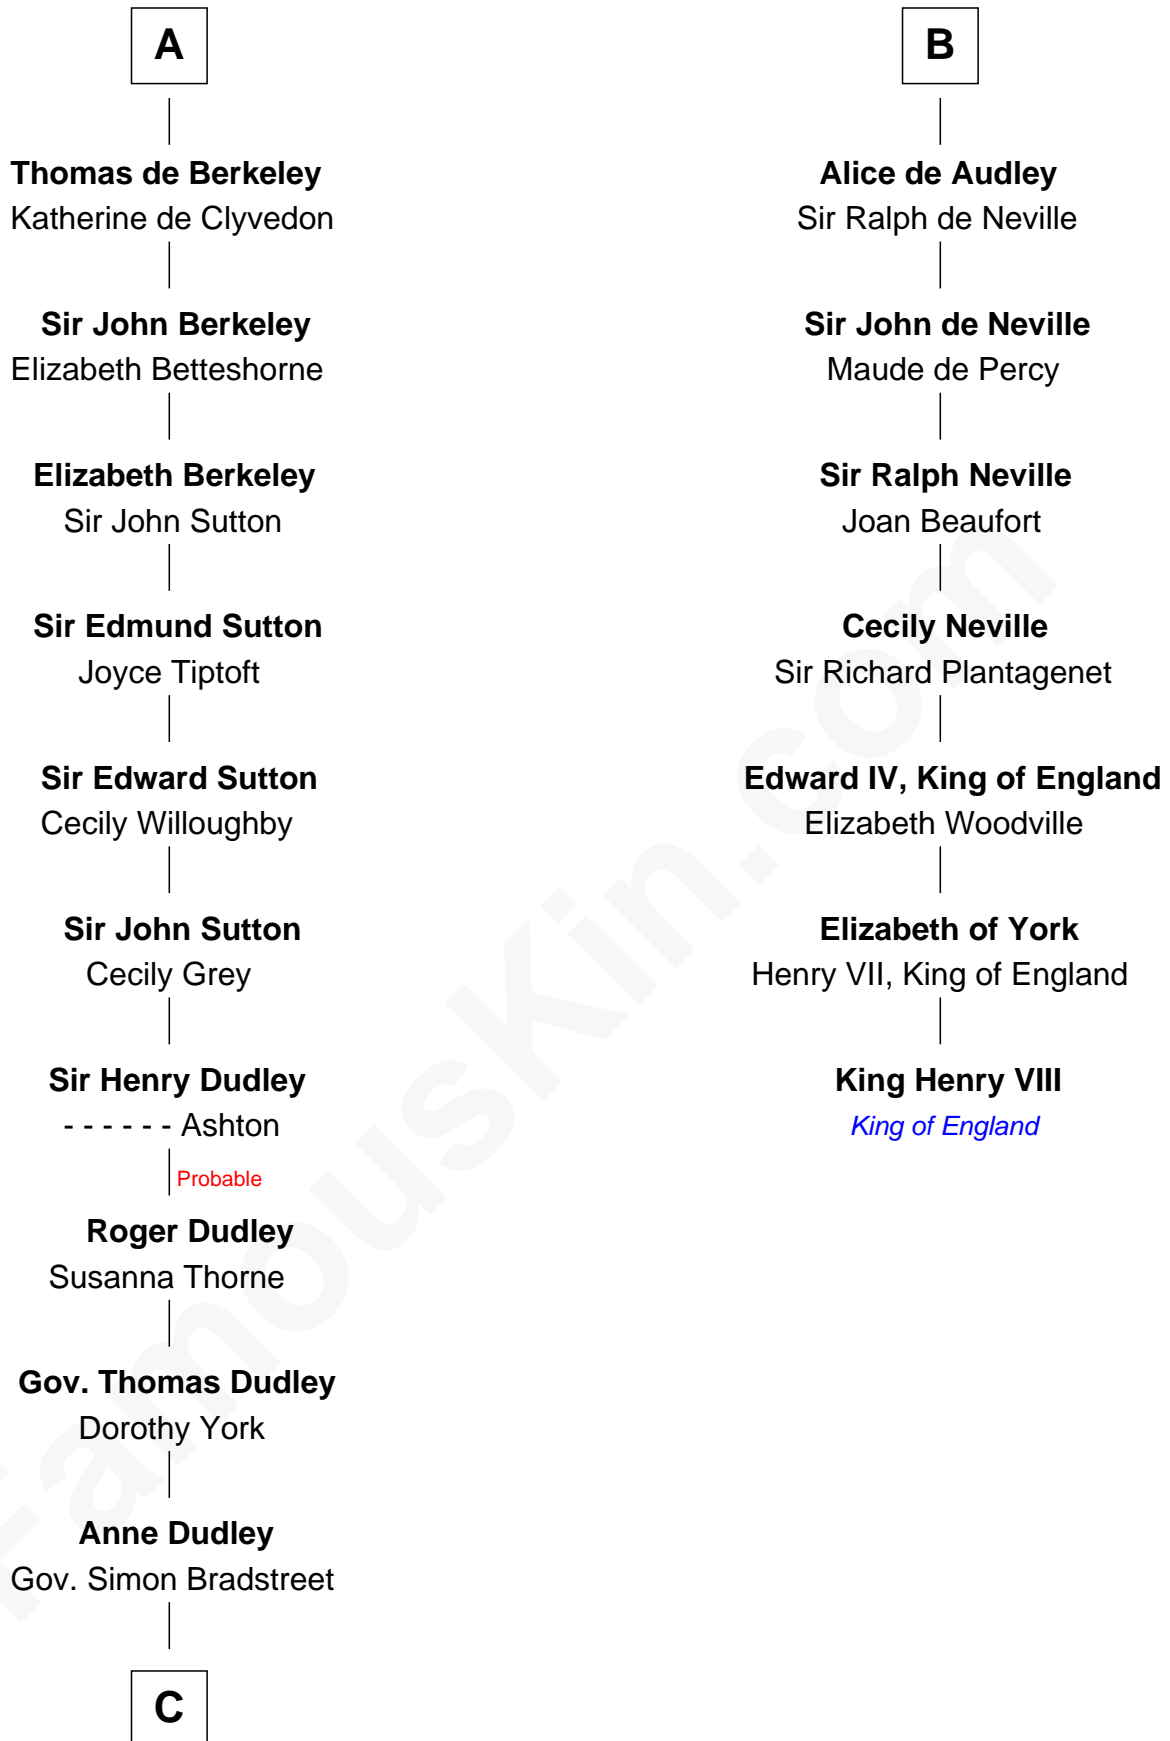

FamousKin.com

Relationship Chart of

Jane (Appleton) Pierce

First Lady of President Franklin Pierce

13th cousin 8 times removed of

King Henry VIII
King of England

Mitchertach O'Toole
Cacht Inion Loigsig O'Morda