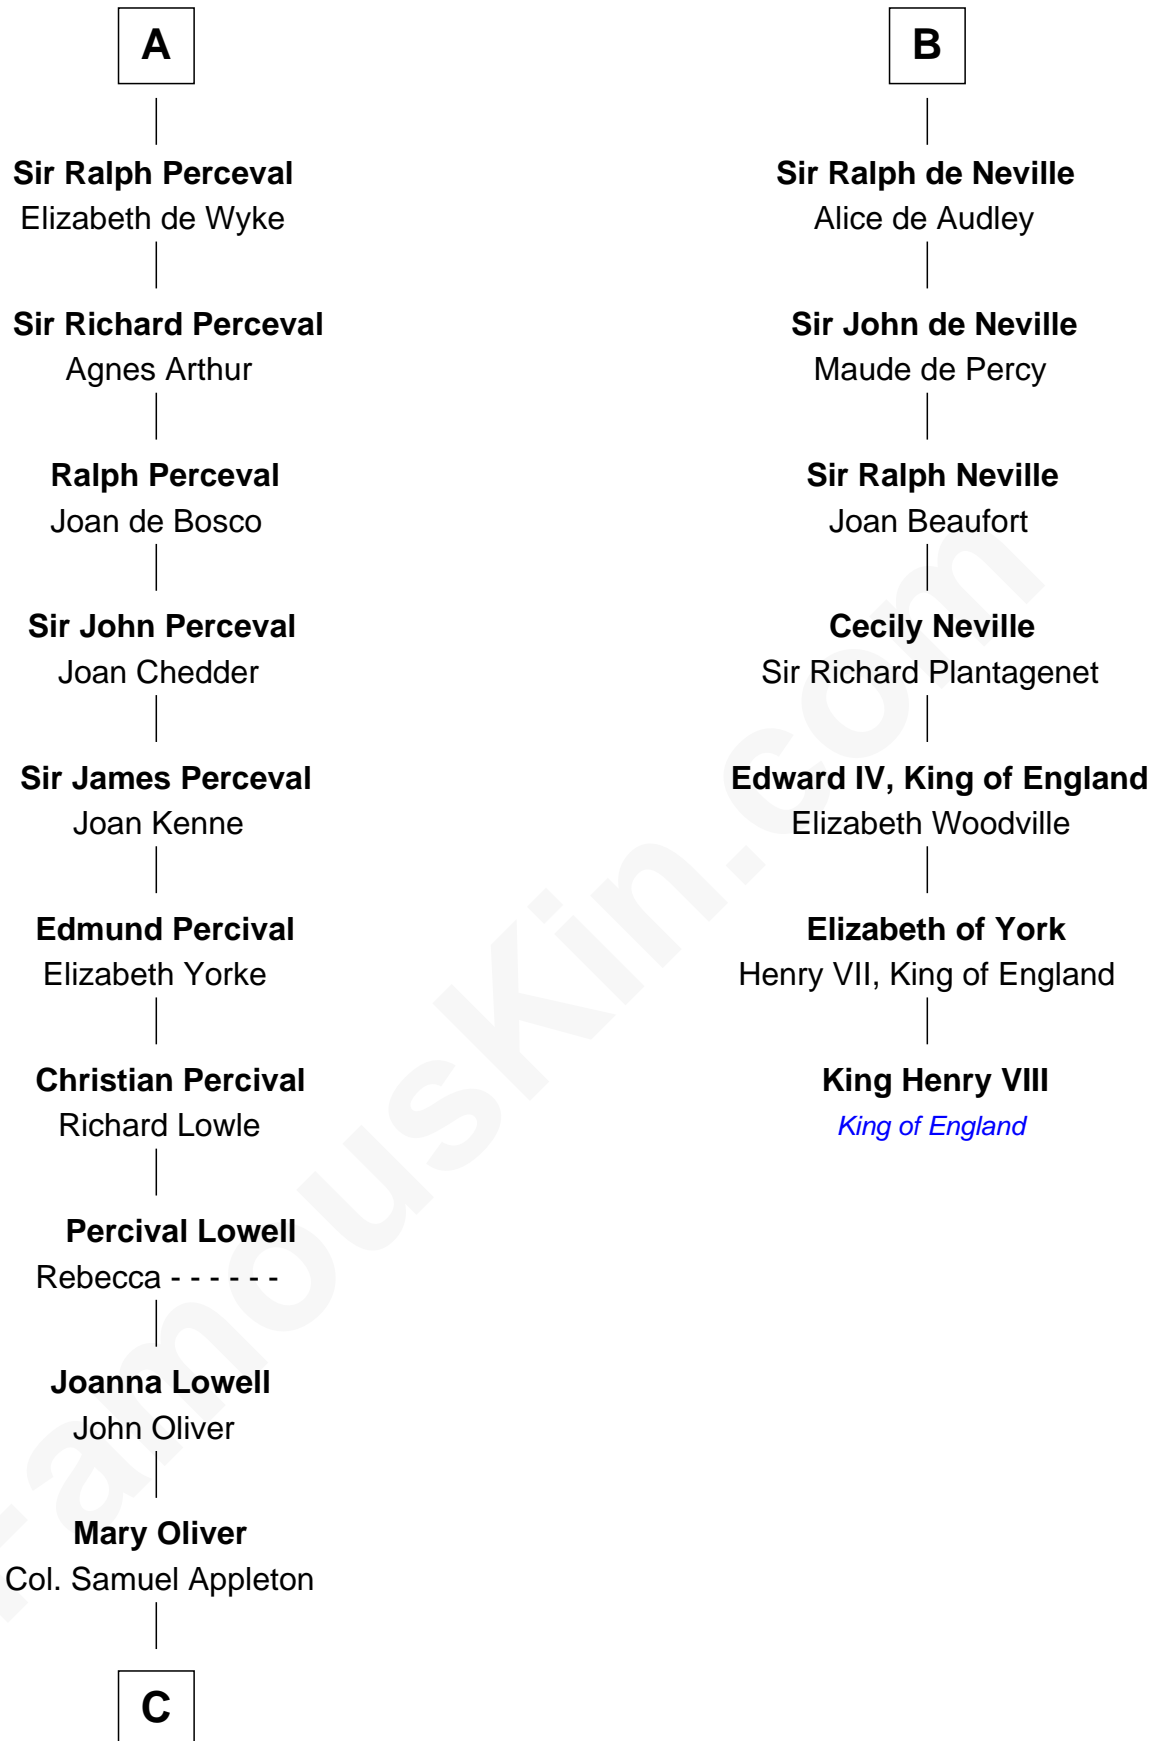

FamousKin.com

Relationship Chart of

Jane (Appleton) Pierce

First Lady of President Franklin Pierce

13th cousin 8 times removed of

King Henry VIII
King of England

Sir Robert de Beaumont
Isabel de Vermandois

C

Isaac Appleton
Priscilla Baker

Isaac Appleton
Elizabeth Sawyer

Francis Appleton
Elizabeth Hubbard

Rev. Jesse Appleton
Elizabeth Means

Jane (Appleton) Pierce
First Lady of Franklin Pierce