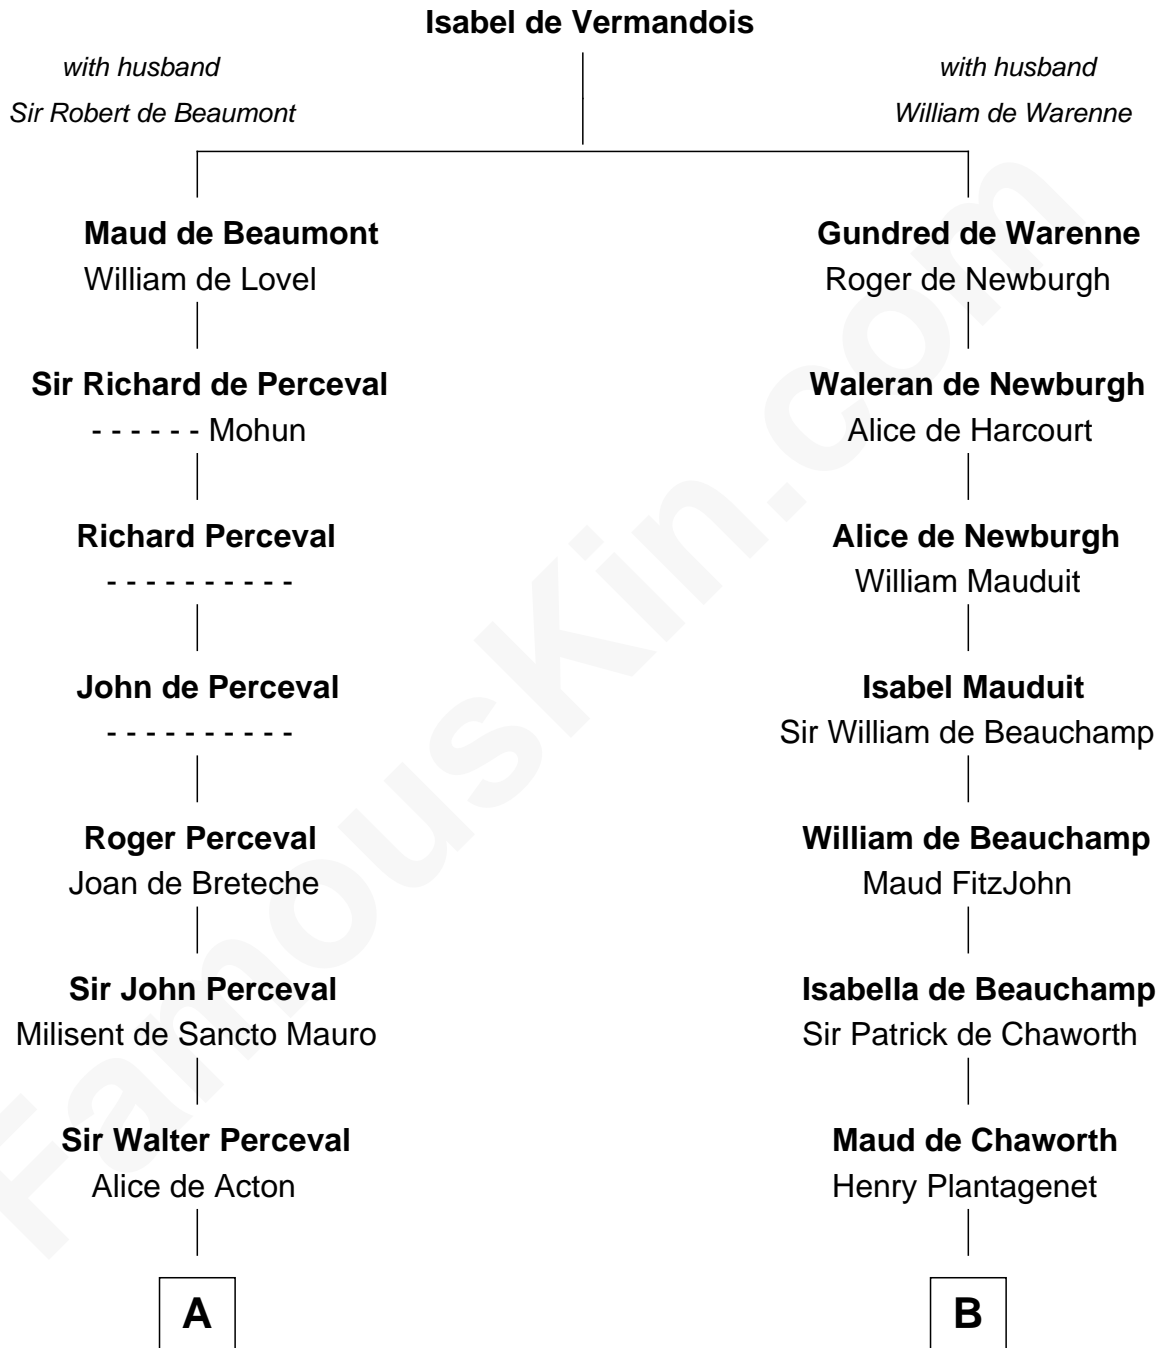

FamousKin.com

Relationship Chart of

Jane (Appleton) Pierce

First Lady of President Franklin Pierce

13th cousin 8 times removed of

King Henry VIII
King of England

C

Isaac Appleton
Priscilla Baker

Isaac Appleton
Elizabeth Sawyer

Francis Appleton
Elizabeth Hubbard

Rev. Jesse Appleton
Elizabeth Means

Jane (Appleton) Pierce
First Lady of Franklin Pierce