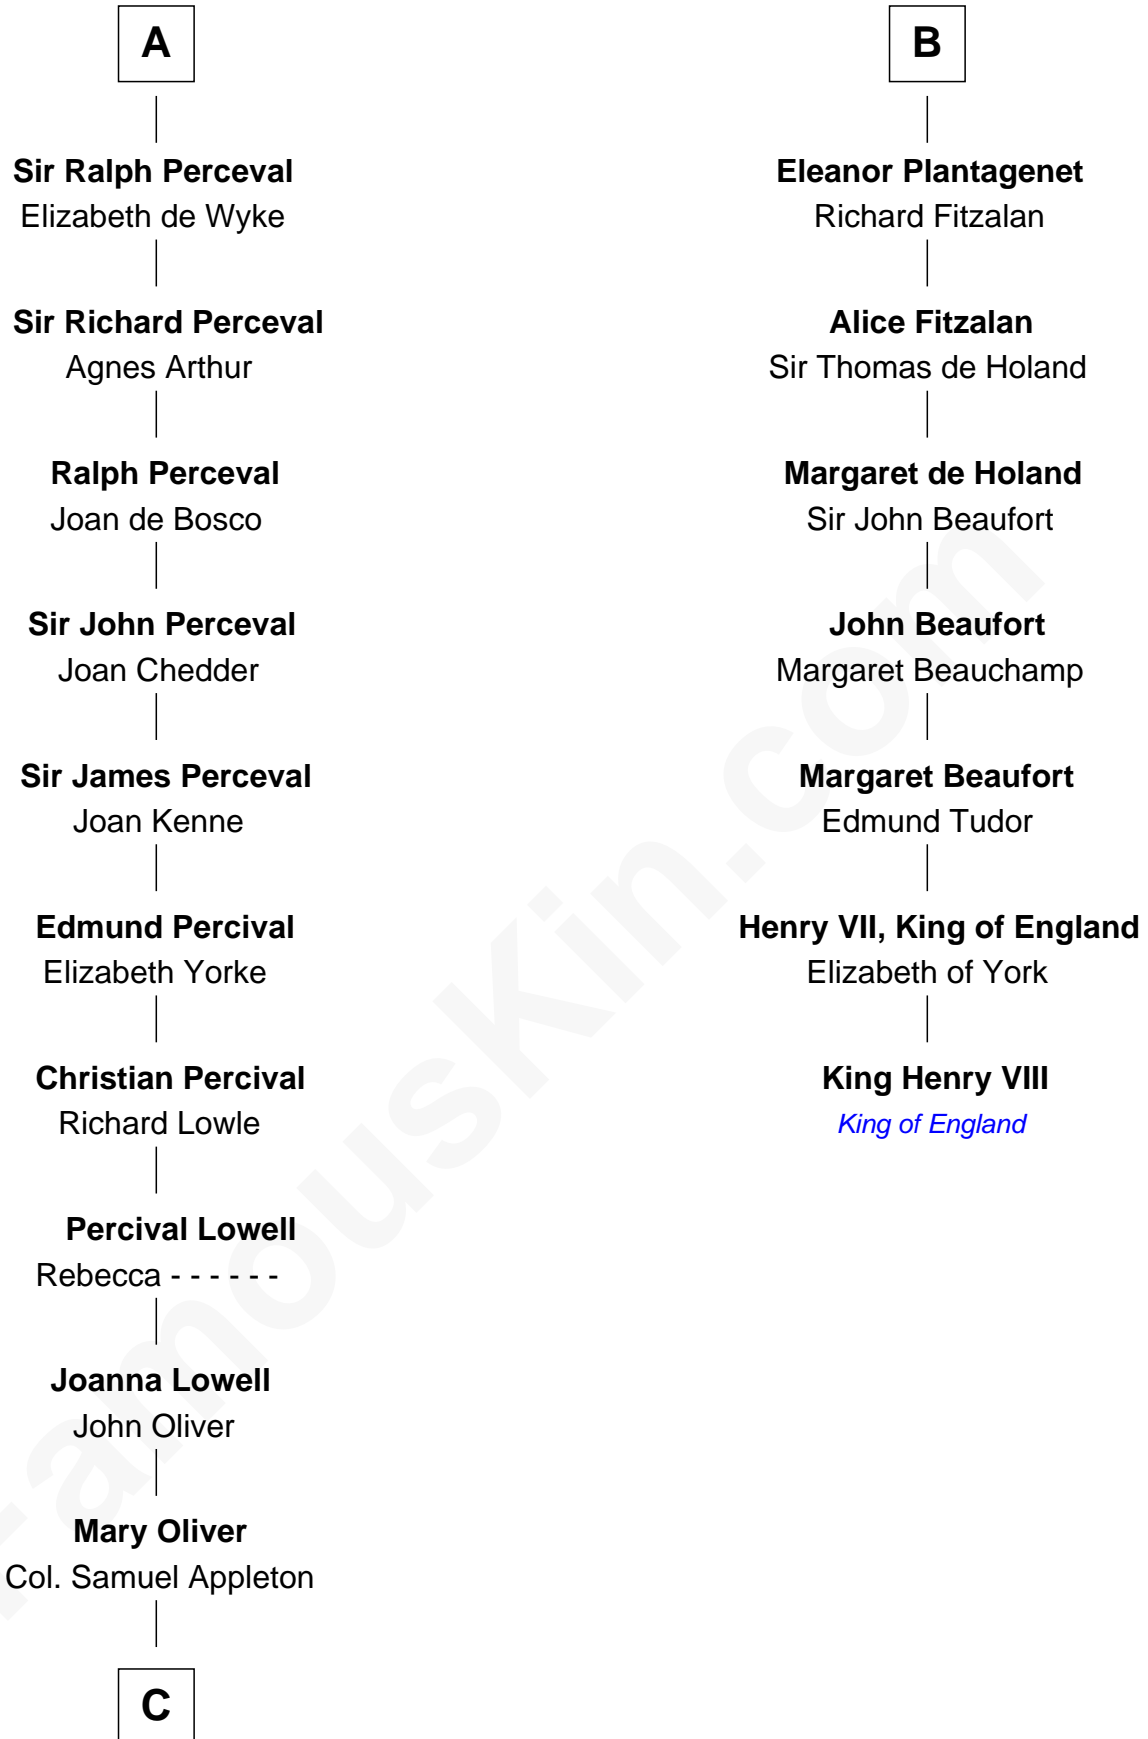

FamousKin.com

Relationship Chart of

Jane (Appleton) Pierce

First Lady of President Franklin Pierce

13th cousin 8 times removed of

King Henry VIII
King of England

C

Isaac Appleton
Priscilla Baker

Isaac Appleton
Elizabeth Sawyer

Francis Appleton
Elizabeth Hubbard

Rev. Jesse Appleton
Elizabeth Means

Jane (Appleton) Pierce
First Lady of Franklin Pierce