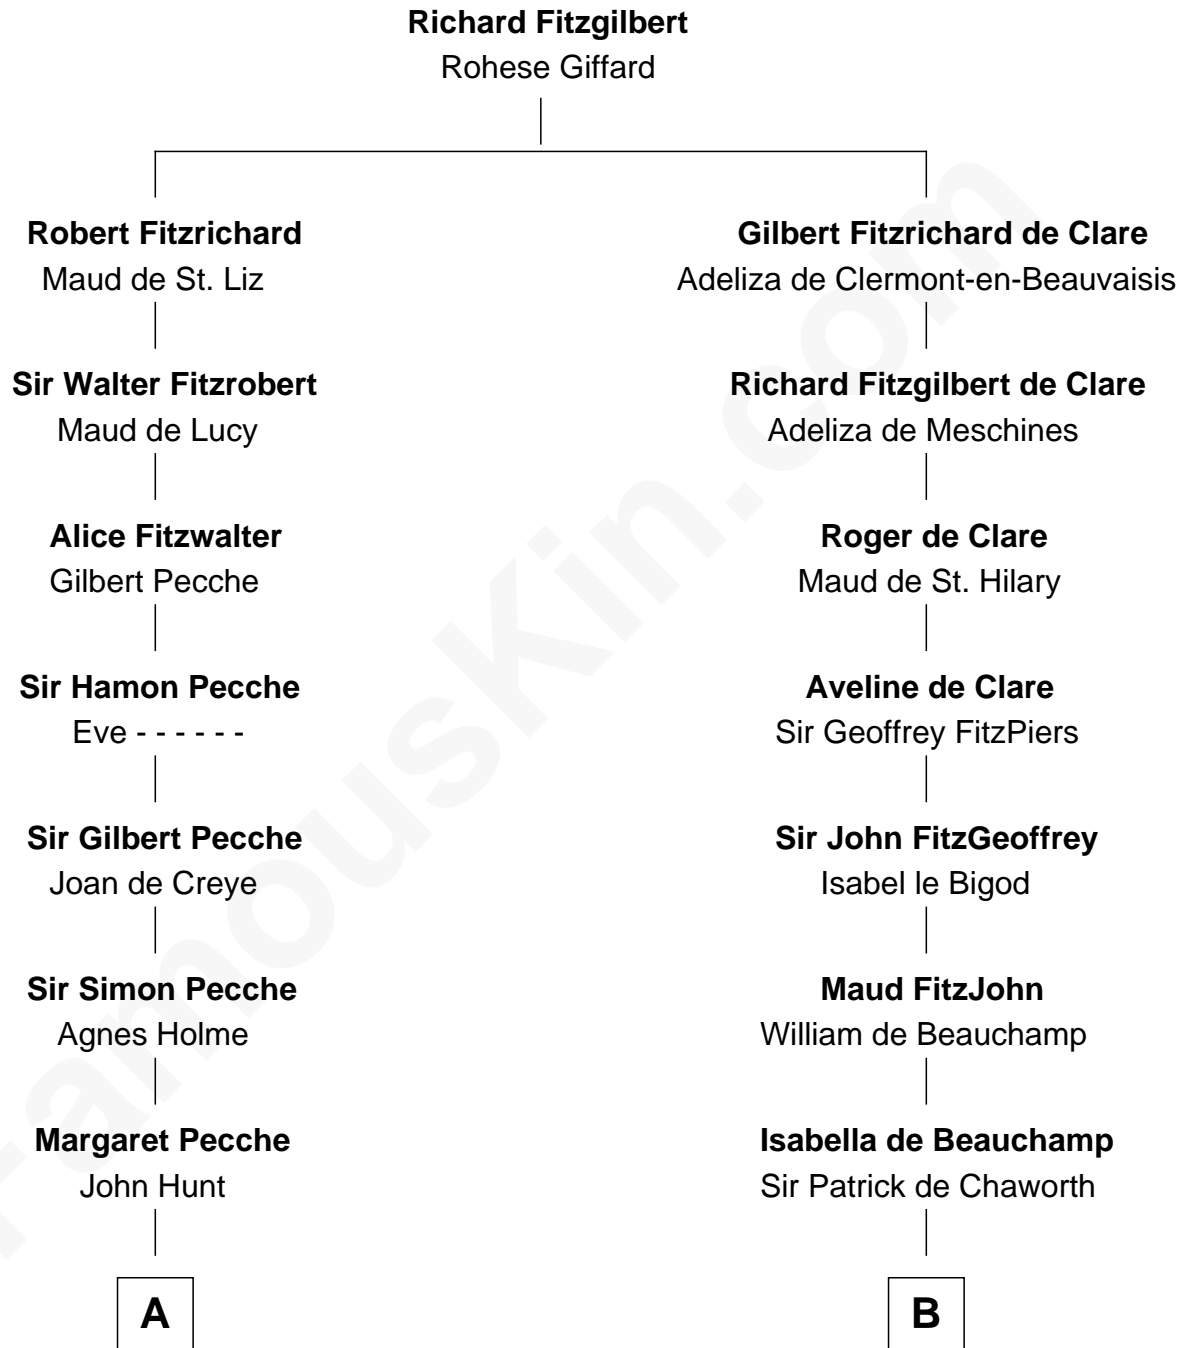

# FamousKin.com

## Relationship Chart of

### Jane (Appleton) Pierce

First Lady of President Franklin Pierce

14th cousin 6 times removed of

**King Henry VIII**  
King of England

**C**

—  
**Isaac Appleton**  
Elizabeth Sawyer

—  
**Francis Appleton**  
Elizabeth Hubbard