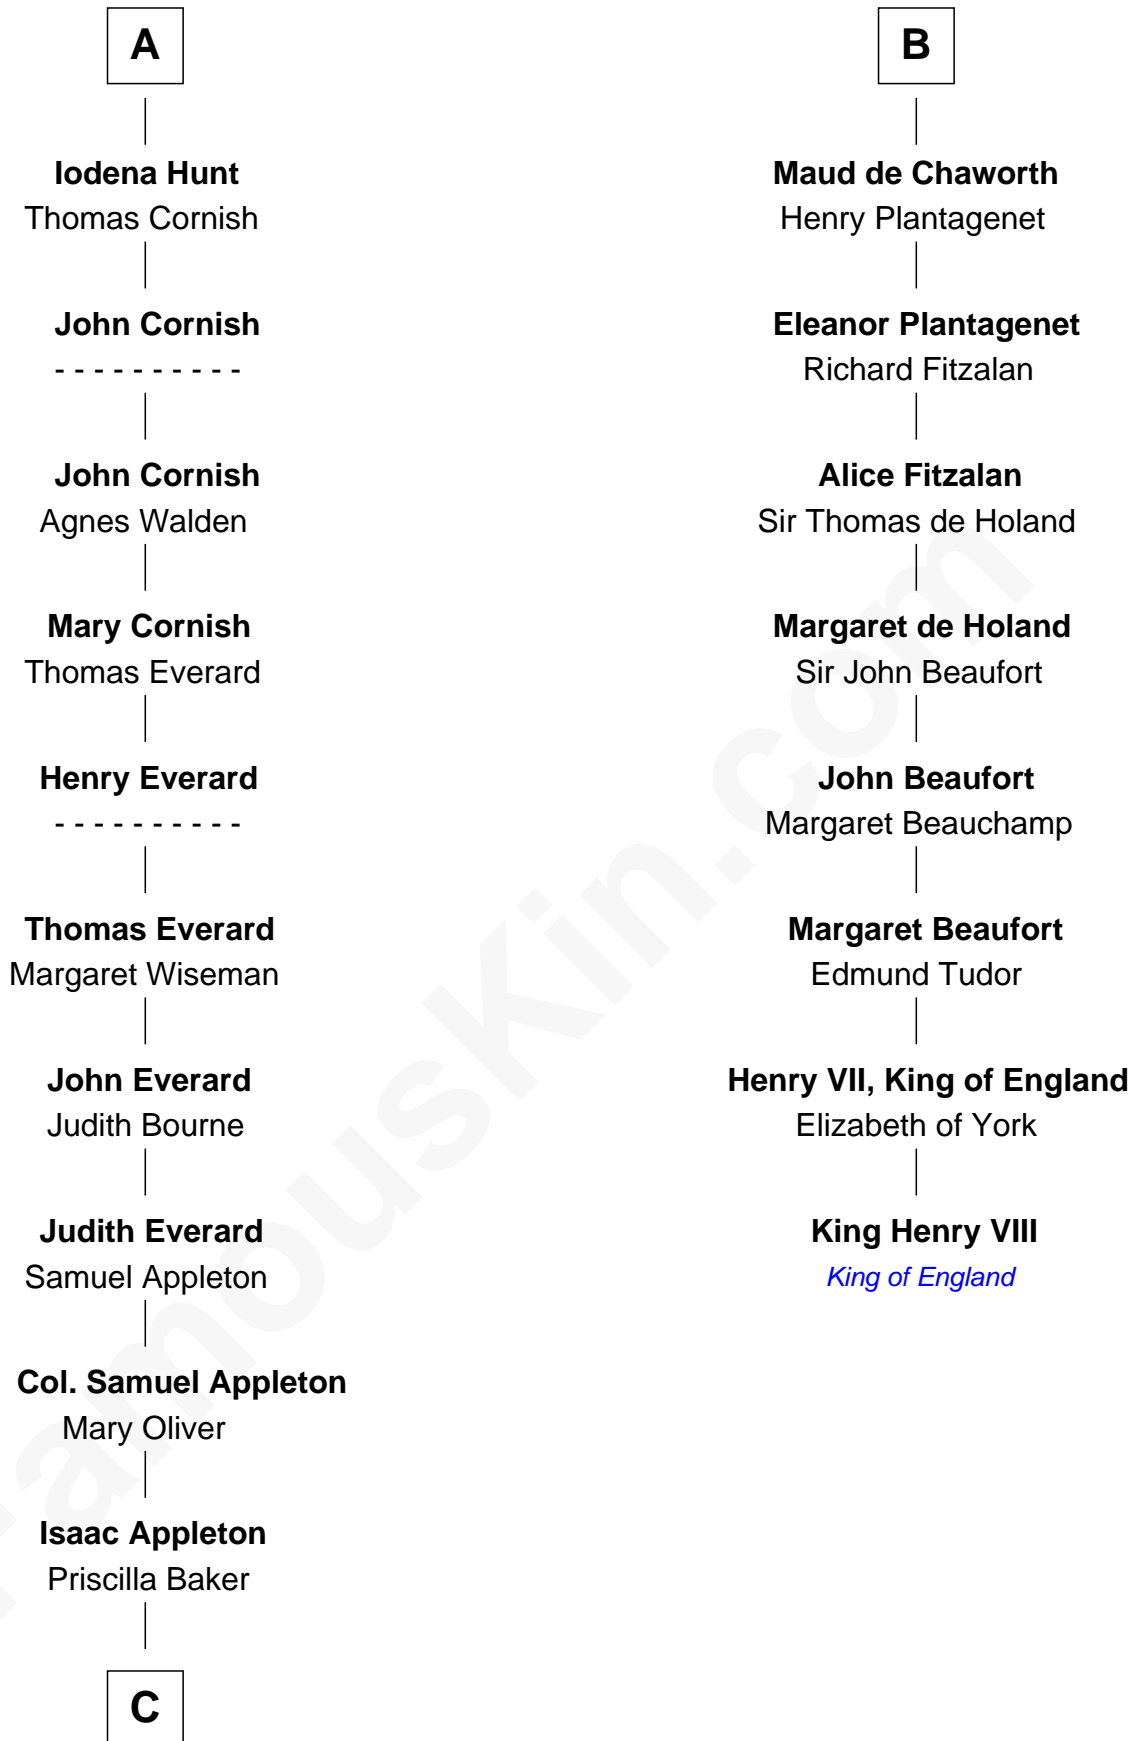

## Relationship Chart of

### Jane (Appleton) Pierce

First Lady of President Franklin Pierce

14th cousin 6 times removed of

**King Henry VIII**  
King of England

**C**

—  
**Isaac Appleton**  
Elizabeth Sawyer

—  
**Francis Appleton**  
Elizabeth Hubbard