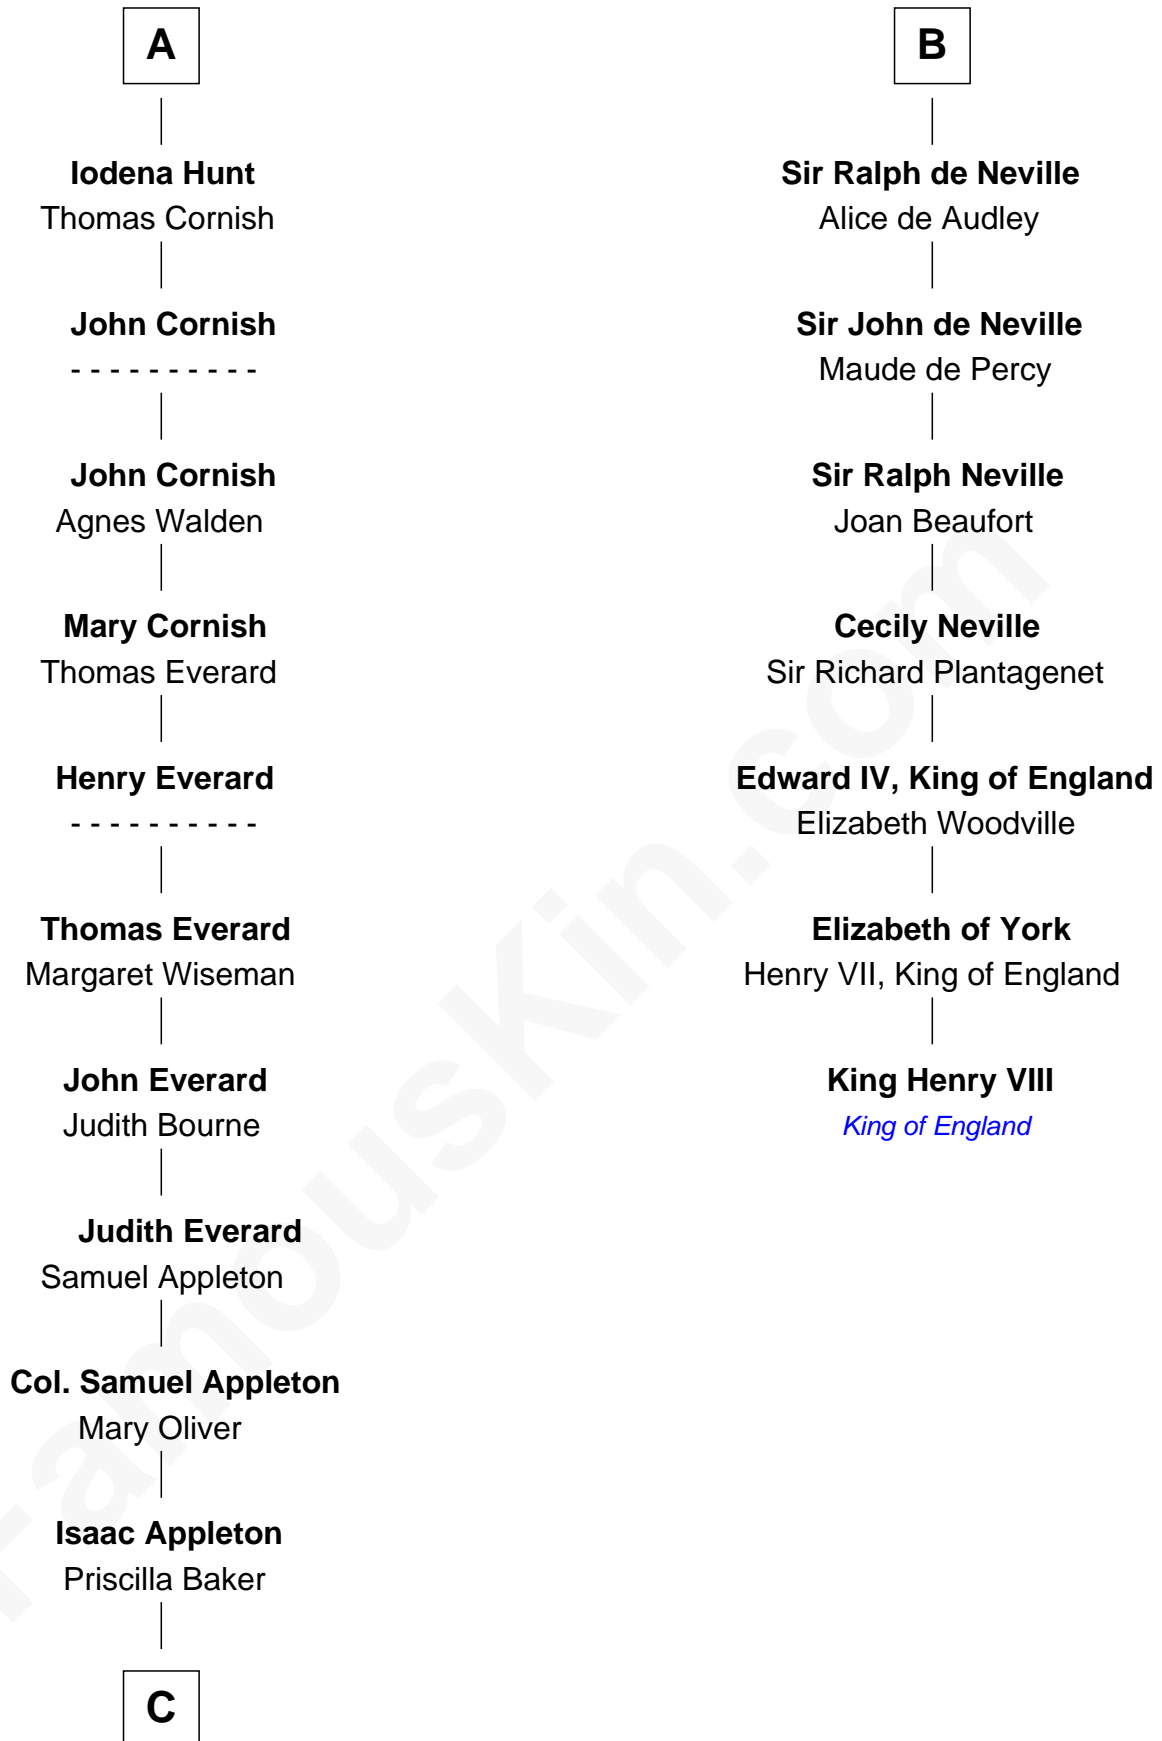

## Relationship Chart of

### Jane (Appleton) Pierce

*First Lady of President Franklin Pierce*

13th cousin 7 times removed of

**King Henry VIII**  
*King of England*

**Simon I de St. Liz**  
Maud of Northumberland

**C**

—  
**Isaac Appleton**  
Elizabeth Sawyer

—  
**Francis Appleton**  
Elizabeth Hubbard

—  
**Rev. Jesse Appleton**  
Elizabeth Means

—  
**Jane (Appleton) Pierce**  
*First Lady of Franklin Pierce*

FamousKin.com