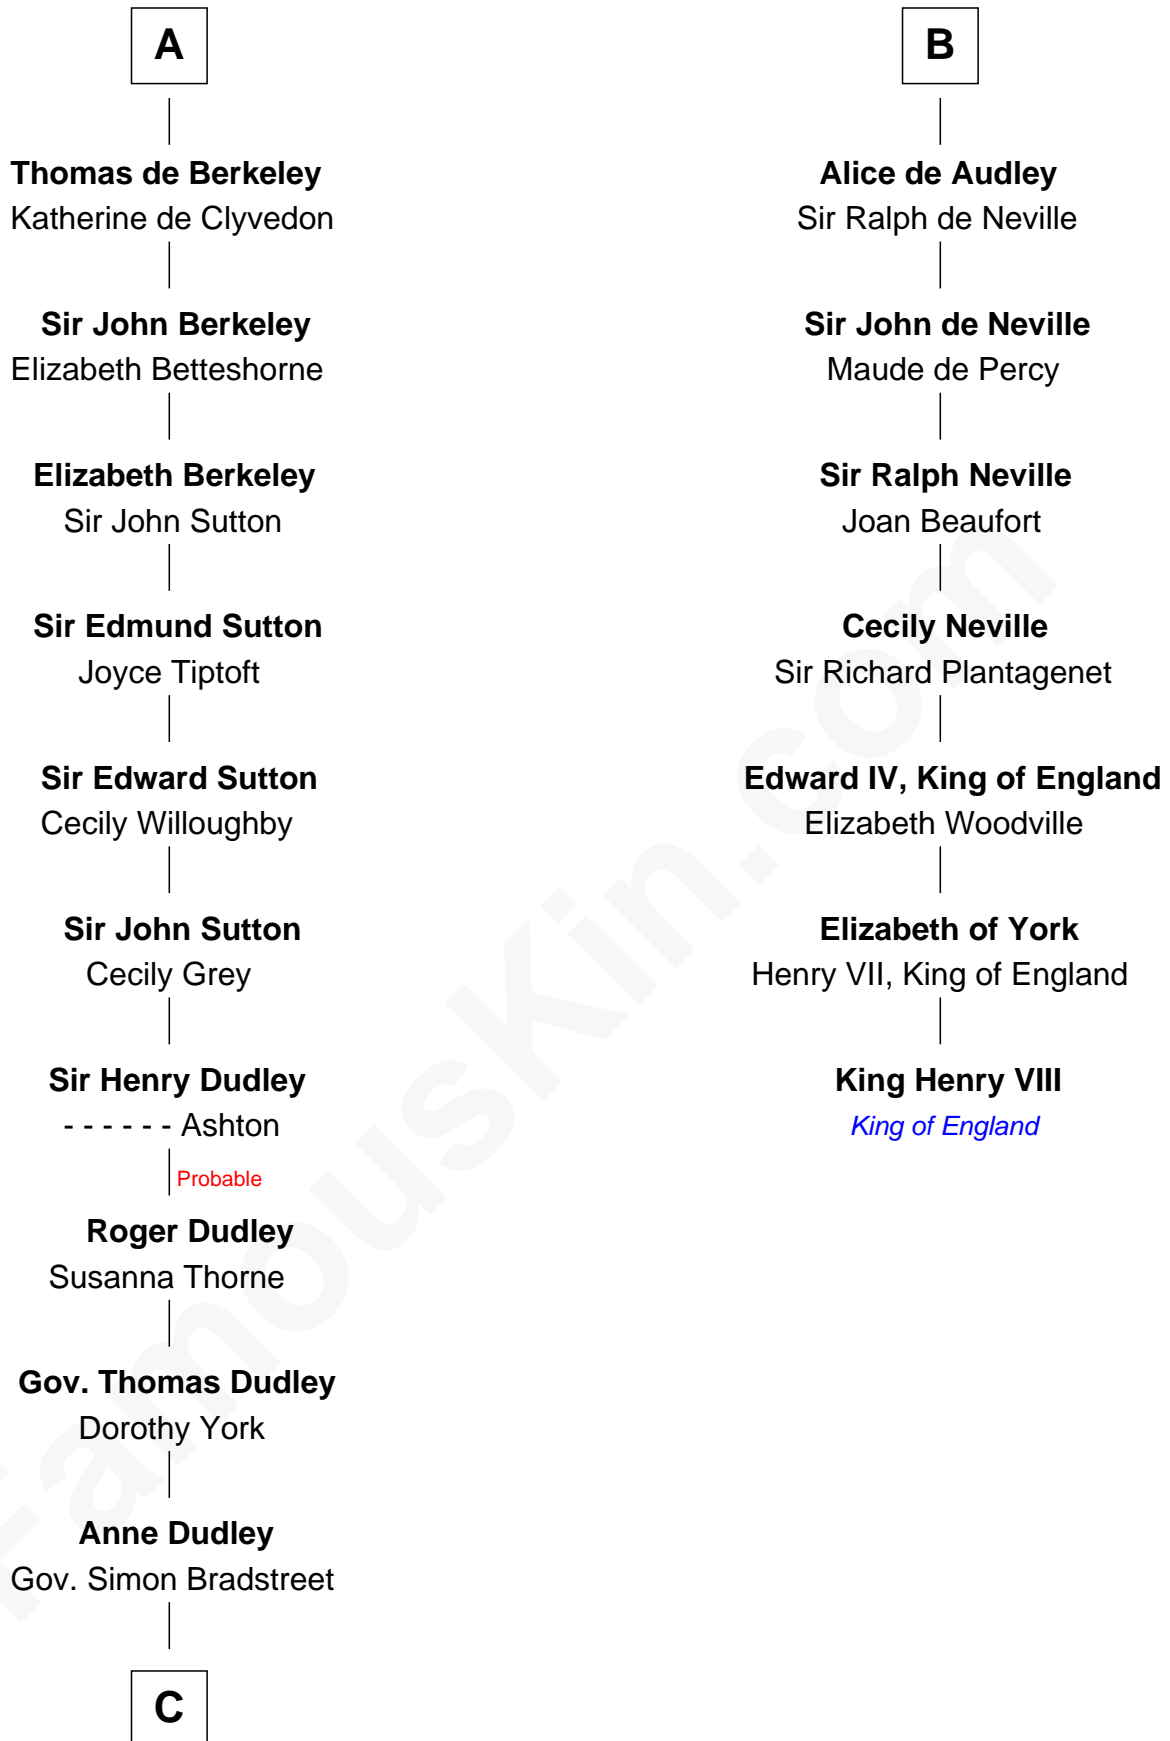

FamousKin.com

Relationship Chart of

Jane (Appleton) Pierce

First Lady of President Franklin Pierce

13th cousin 8 times removed of

King Henry VIII
King of England

Ranulf de Briquessart
Margaret Goz

C

Sarah Bradstreet
Rev. Richard Hubbard

John Hubbard
Mary Brown

Elizabeth Hubbard
Francis Appleton

Rev. Jesse Appleton
Elizabeth Means

Jane (Appleton) Pierce
First Lady of Franklin Pierce