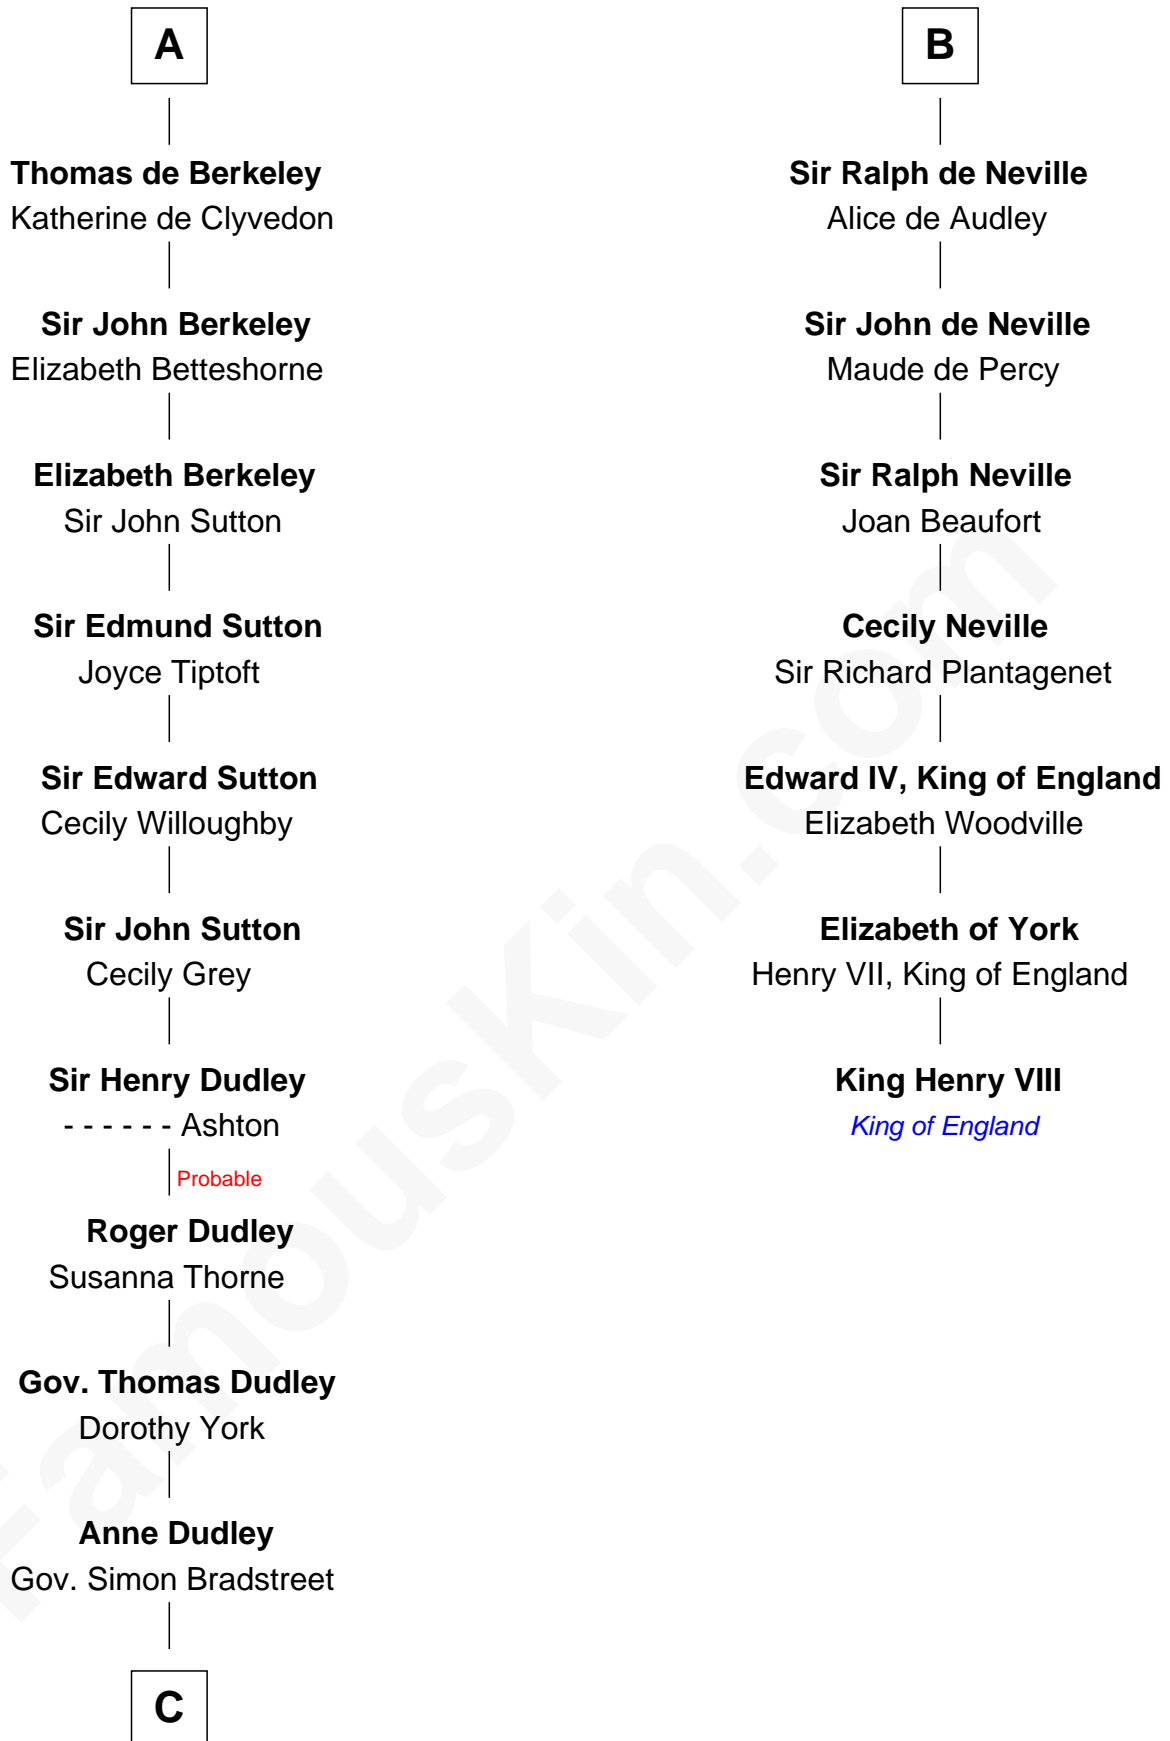

## Relationship Chart of

### Jane (Appleton) Pierce

First Lady of President Franklin Pierce

13th cousin 8 times removed of

**King Henry VIII**  
King of England

Ralph de Gael

**C**

**Sarah Bradstreet**  
Rev. Richard Hubbard

**John Hubbard**  
Mary Brown

**Elizabeth Hubbard**  
Francis Appleton

**Rev. Jesse Appleton**  
Elizabeth Means

**Jane (Appleton) Pierce**  
*First Lady of Franklin Pierce*