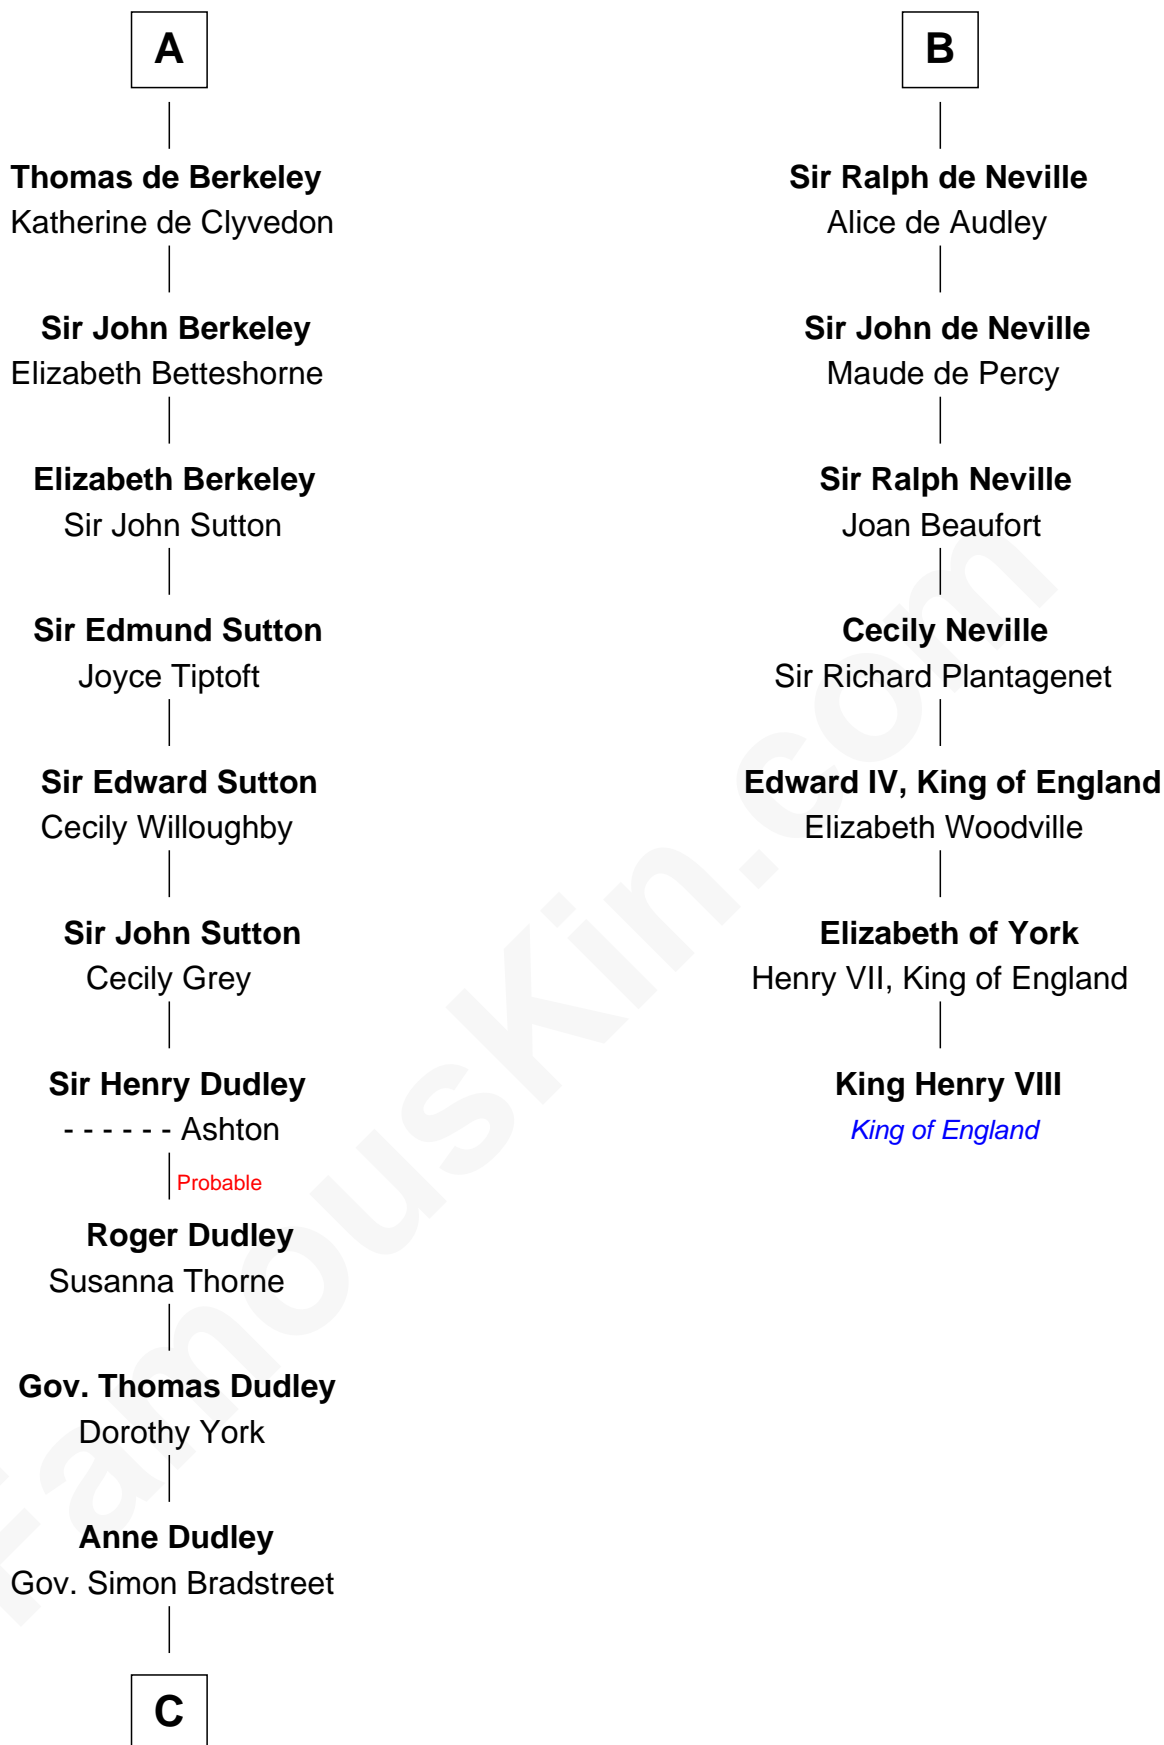

FamousKin.com

Relationship Chart of

Jane (Appleton) Pierce

First Lady of President Franklin Pierce

13th cousin 8 times removed of

King Henry VIII
King of England

William I de Lancaster
Gundred de Warenne

C

Sarah Bradstreet
Rev. Richard Hubbard

John Hubbard
Mary Brown

Elizabeth Hubbard
Francis Appleton

Rev. Jesse Appleton
Elizabeth Means

Jane (Appleton) Pierce
First Lady of Franklin Pierce

FamousKin.com