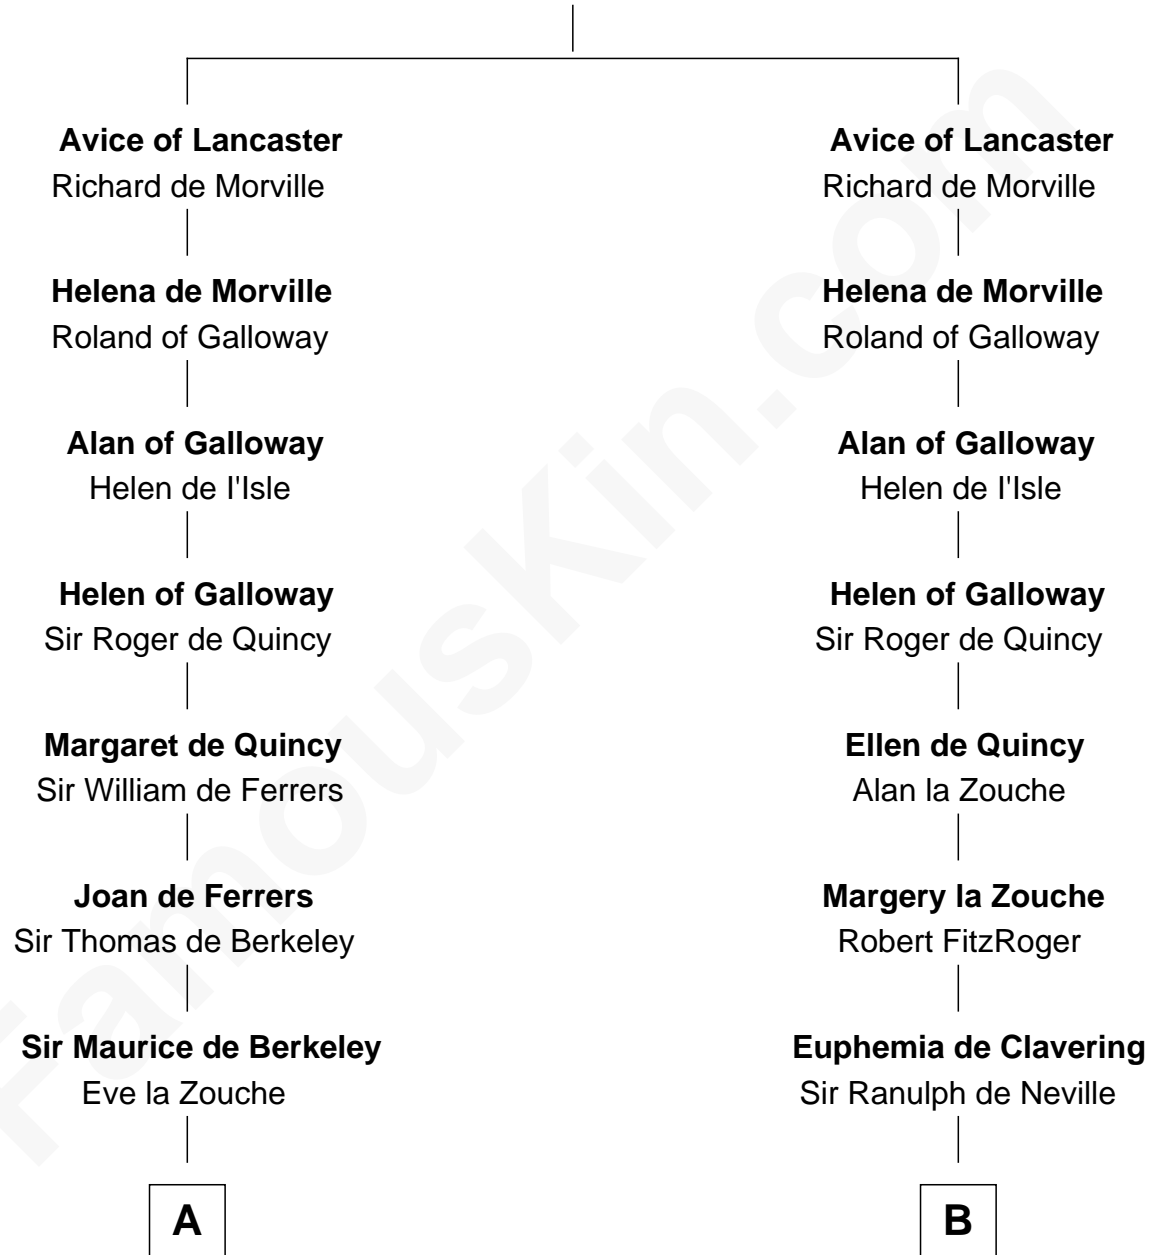

FamousKin.com

Relationship Chart of

Jane (Appleton) Pierce

First Lady of President Franklin Pierce

13th cousin 8 times removed of

King Henry VIII
King of England

William I de Lancaster
Gundred de Warenne

C

Sarah Bradstreet
Rev. Richard Hubbard

John Hubbard
Mary Brown

Elizabeth Hubbard
Francis Appleton

Rev. Jesse Appleton
Elizabeth Means

Jane (Appleton) Pierce
First Lady of Franklin Pierce

FamousKin.com