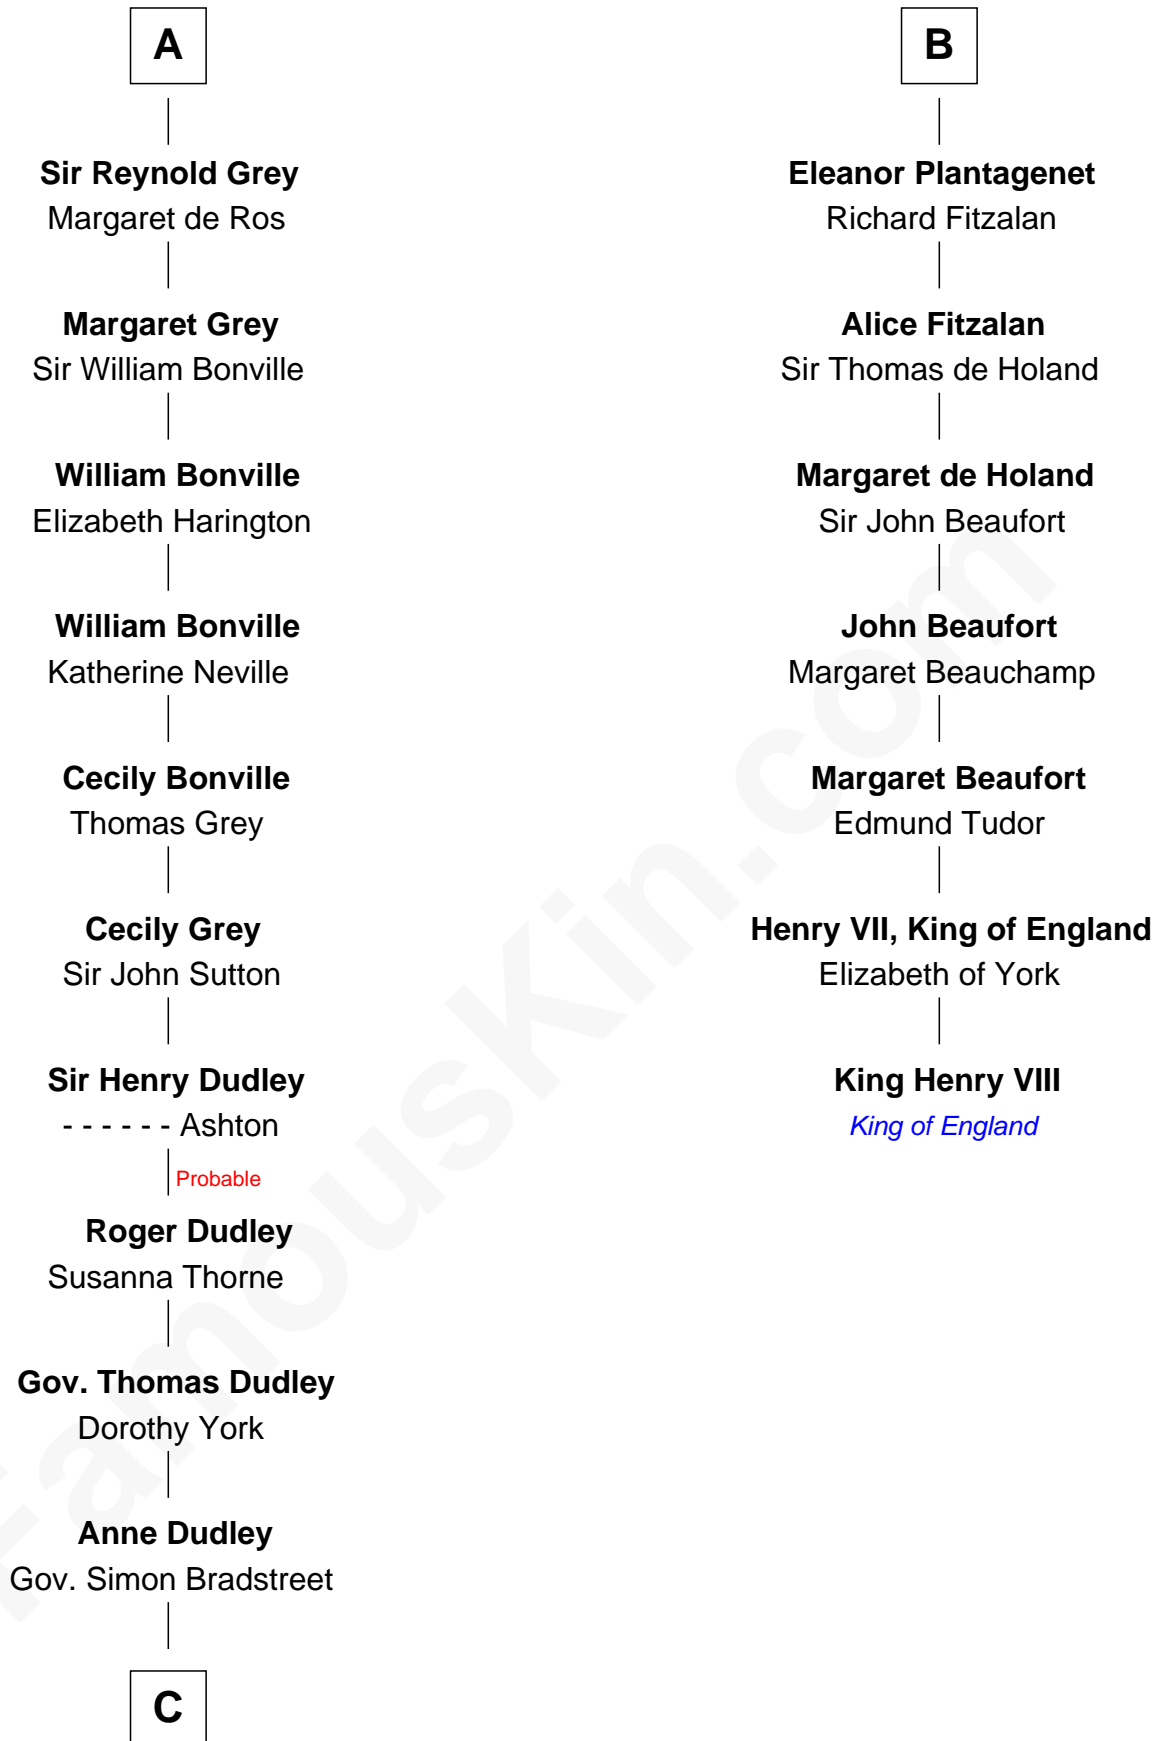

FamousKin.com

Relationship Chart of

Jane (Appleton) Pierce

First Lady of President Franklin Pierce

13th cousin 8 times removed of

King Henry VIII
King of England

C

Sarah Bradstreet
Rev. Richard Hubbard

John Hubbard
Mary Brown

Elizabeth Hubbard
Francis Appleton

Rev. Jesse Appleton
Elizabeth Means

Jane (Appleton) Pierce
First Lady of Franklin Pierce